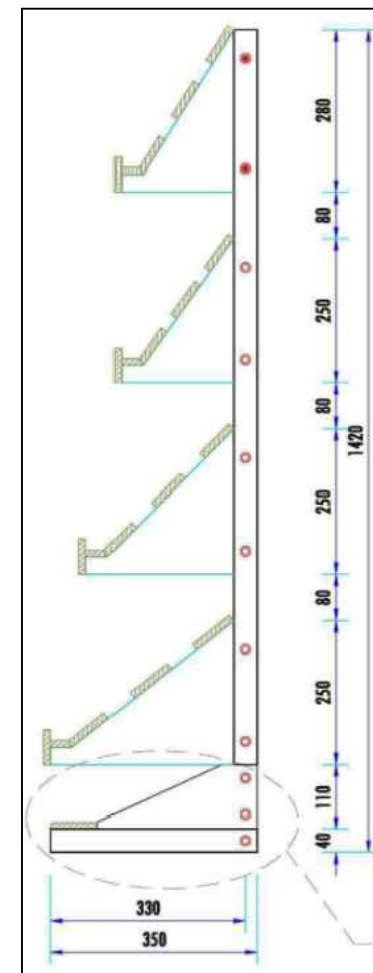

LIBRARIAN DESK

ROUND TABLE

RECTANGULAR TABLE

HANGERS TO HANG CUSHIONS

SINGLE SIDE SHELF

DOBLE SIDE SHELF

NORTH ORIENTATION:

CLIENT: The Lebanese Organisation of Studies and Training
الجمعية اللبنانية للدراسات والتدريب

LOCATION:
TAALBAYA-TAANAYEL-BARELIAS-BEDNAYEL-TALIA - BOUDAY-YOUNINECHAAT-AIN - SAWIRI-BAALBACK- ERSAL-HERMEL

DRAWING TITLE:
ROOM TO READ FURNITURE
Date of DWG: 24/05/2023 Scale of DWG: As Shown

SHEET NUMBER:
Sheet 1 of 1 A01