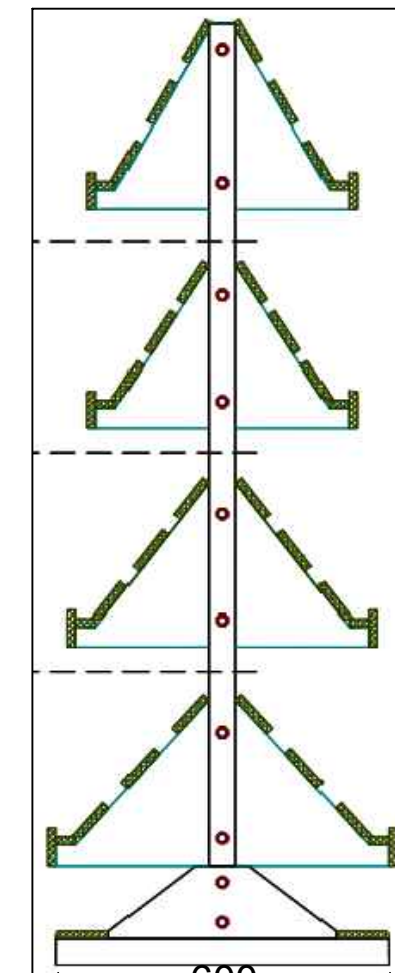

LIBRARIAN DESK

ROUND TABLE

RECTANGULAR TABLE

HANGERS TO HANG CUSHIONS

SINGLE SIDE SHELF

DOBLE SIDE SHELF

NORTH ORIENTATION:

CLIENT: The Lebanese Organisation of Studies and Training
الجمعية اللبنانية للدراسات والتدريب

LOCATION:
TAALBAYA-TAANAYEL-BARELIAS-BEDNAYEL-TALIA - BOUDAY-YOUNINECHAAT-AIN - SAWIRI-BAALBACK- ERSAL-HERMEL

DRAWING TITLE:
ROOM TO READ FURNITURE
Date of DWG: 24/05/2023 Scale of DWG: As Shown

SHEET NUMBER:
Sheet 1 of 1 A01