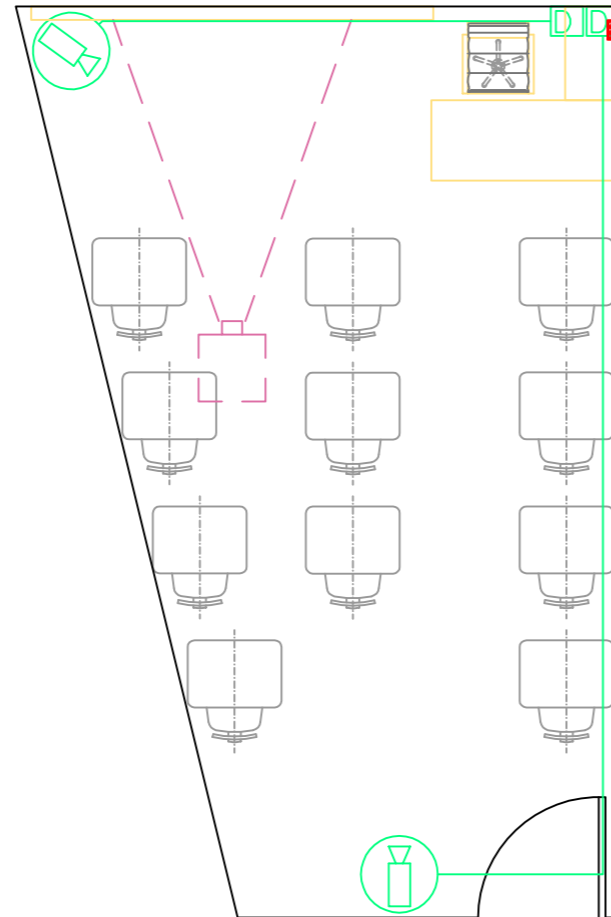

ORGANIZATION
Right To Play Lebanon
PROJECT:
Mar Elias Center
PARTNER:
Mousawat
DRAWING
CAMERAS LAYOUT
LEGEND
 outlet for camera  RJ45 socket for camera
<p>NOTES:</p> <ul style="list-style-type: none"> <li>-All installation to be exposed in pvc conduits and pvc trunks</li> <li>-Existing outlets to be tested. Repair/replace damaged components, if any.</li> <li>-Existing conduits can be used.</li> <li>-All fixed furniture to be protected while installation</li> <li>-All sockets are exposed and installed in pvc trunk</li> <li>-Data socket to be connected to main data source of the center</li> </ul>