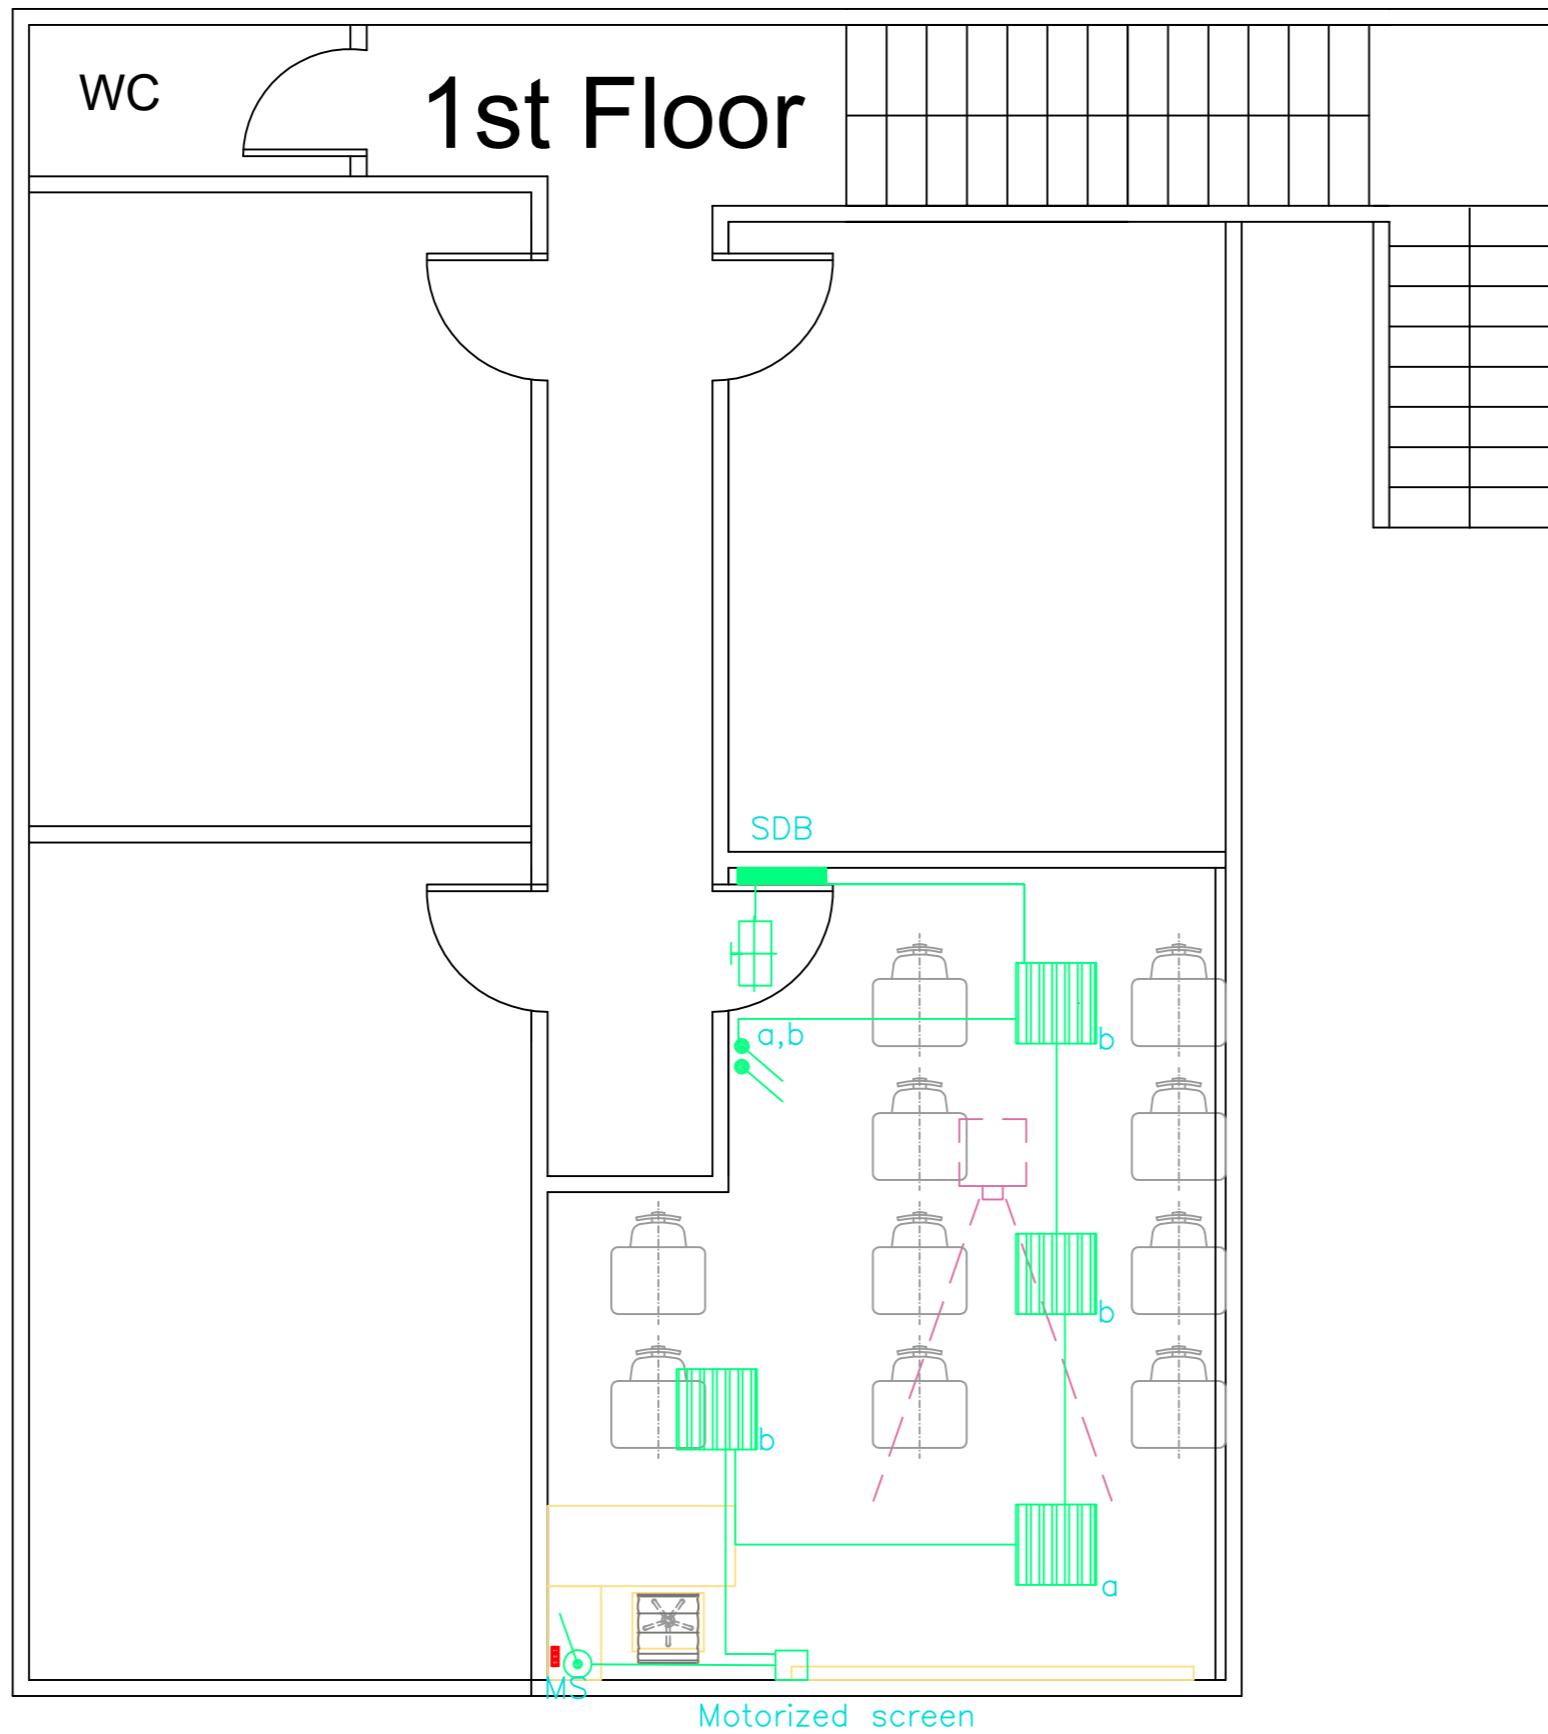

ORGANIZATION

Right To Play Lebanon

PROJECT:

Ein el Helwe Center

PARTNER:

Naba'a

DRAWING

LIGHTING LAYOUT

LEGEND

- 60x60cm led panel
- Emergency light
- one way switch
- up/down switch
- outlet for motorized screen
- panel board

NOTES:

- -All installation to be exposed in pvc conduits and trunks
- -Existing outlets to be tested. Repair/replace damaged components, if any.
- -Existing conduits can be used.
- -All fixed furniture to be protected while installation