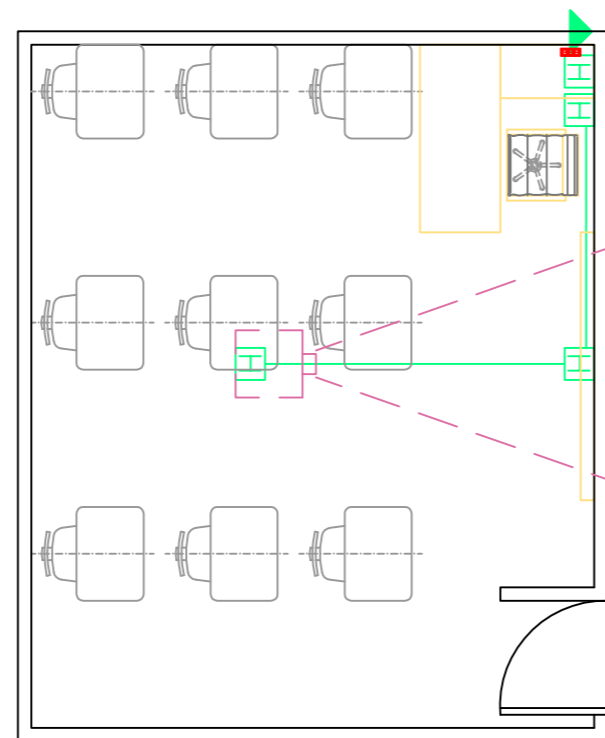

ORGANIZATION
Right To Play Lebanon
PROJECT:
Buss Center
PARTNER:
Mousawat
DRAWING
LOW CURRENT LAYOUT
LEGEND

▼ Data socket

📶 Wifi outlet

□ HDMI outlet

NOTES:

- -All installation to be exposed in pvc conduits and pvc trunks
- -Existing outlets to be tested. Repair/replace damaged components, if any.
- -Existing conduits can be used.
- -All fixed furniture to be protected while installation
- -All sockets are exposed and installed in pvc trunk
- -Data socket to be connected to main data source of the center