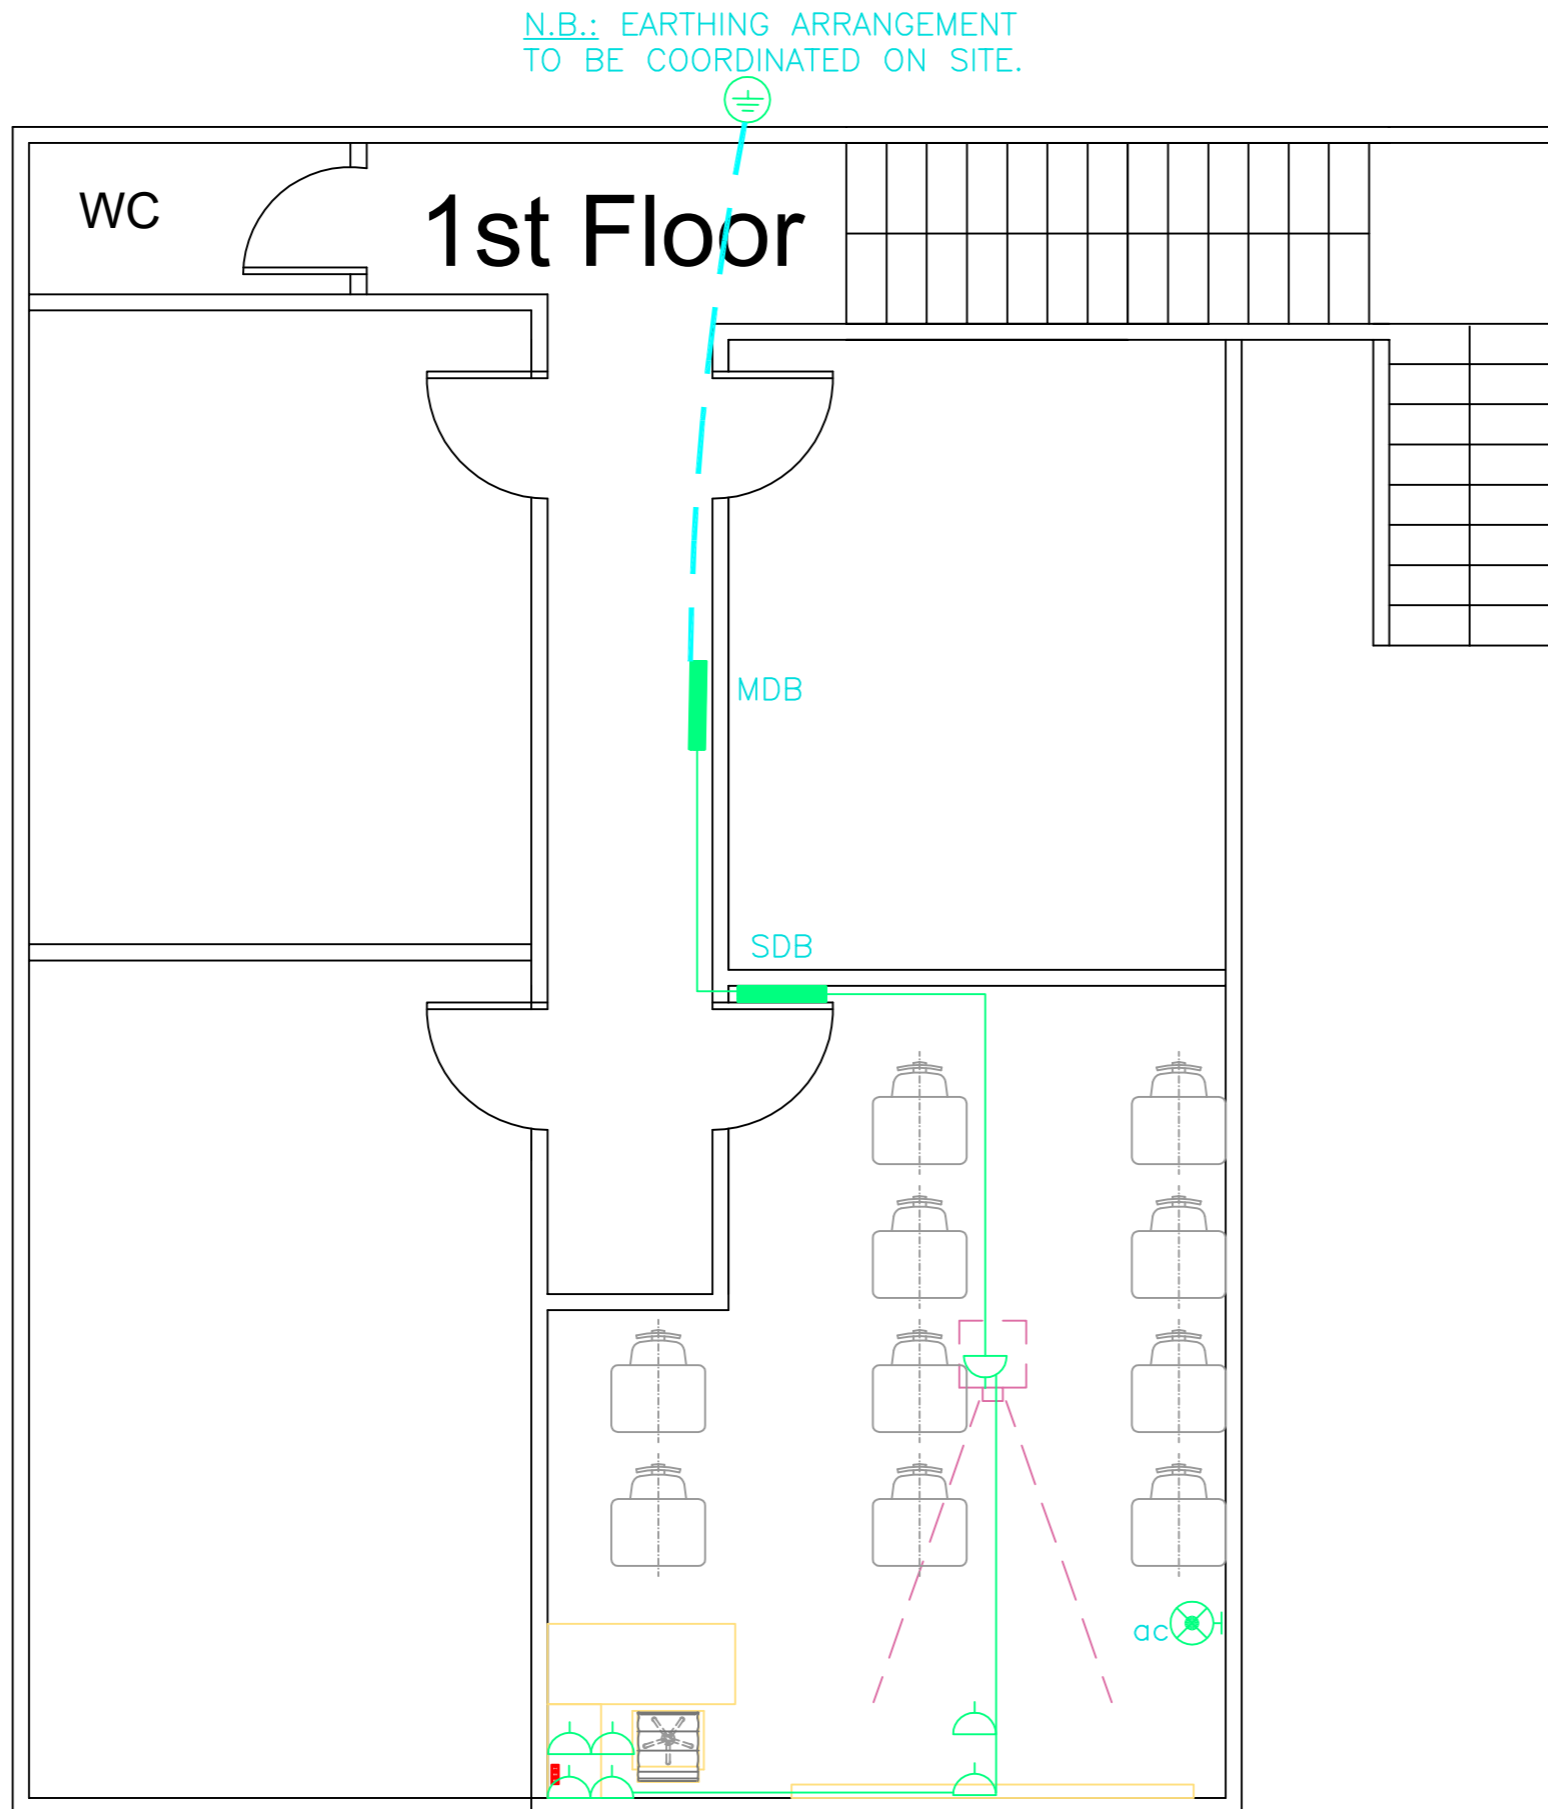

PARTNER:

Naba'a

DRAWING

LIGHTING LAYOUT

LEGEND

-  60x60cm led panel
-  Emergency light
-  one way switch
-  up/down switch
-  outlet for motorized screen
-  panel board

NOTES:

- All installation to be exposed in pvc conduits and trunks
- Existing outlets to be tested. Repair/replace damaged components, if any.
- Existing conduits can be used.
- All fixed furniture to be protected while installation