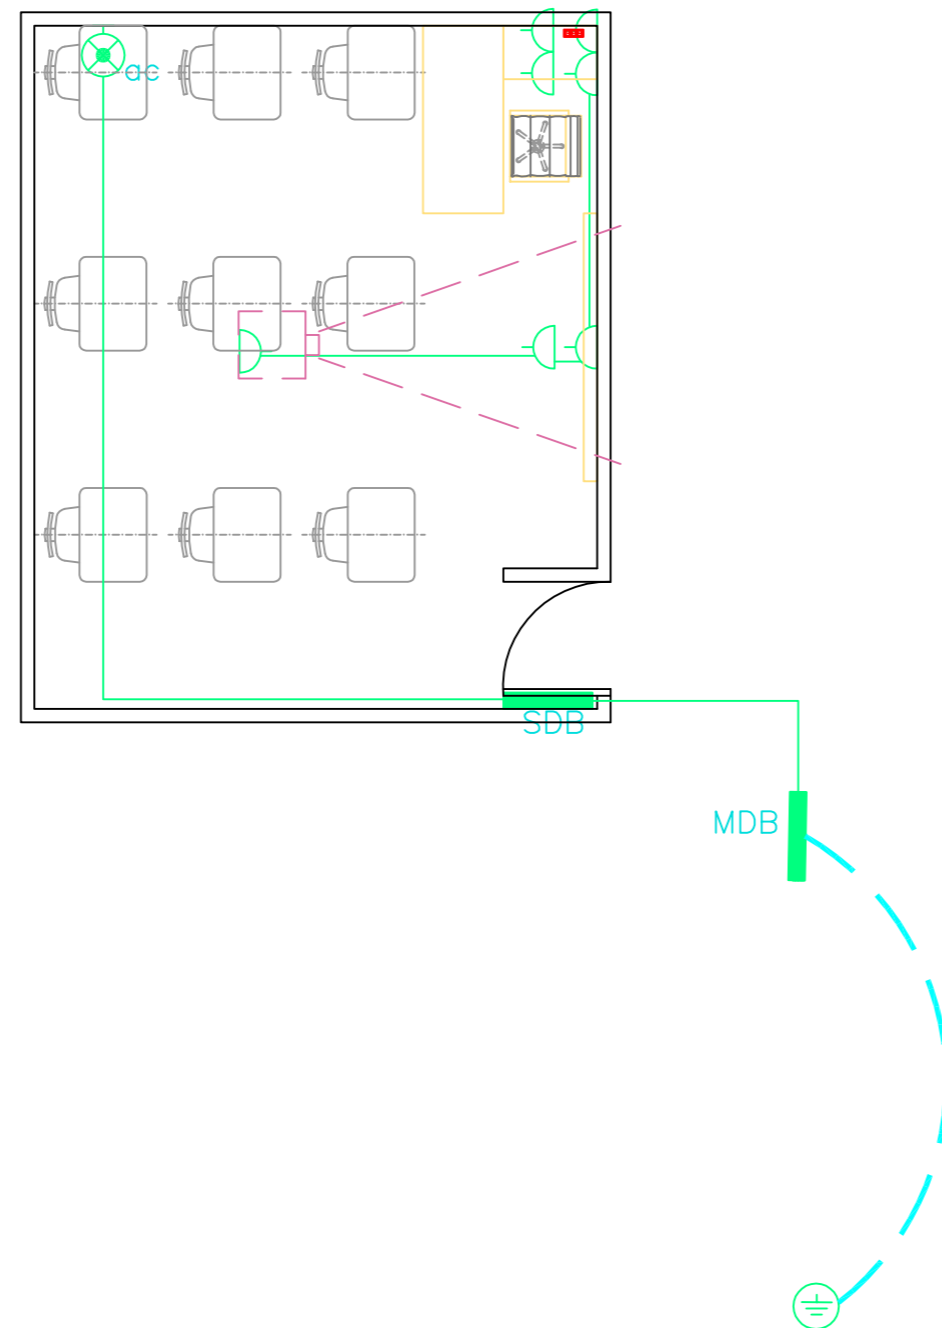

LEGEND

 power socket

 earthing rod

 panel board

 ac outlet

NOTES:

- All installation to be exposed in pvc conduits and pvc trunks
- Existing outlets to be tested. Repair/replace damaged components, if any.
- Existing conduits can be used.
- All fixed furniture to be protected while installation
- All sockets are exposed and installed in pvc trunk
- Exact location for ac to be coordinated on site