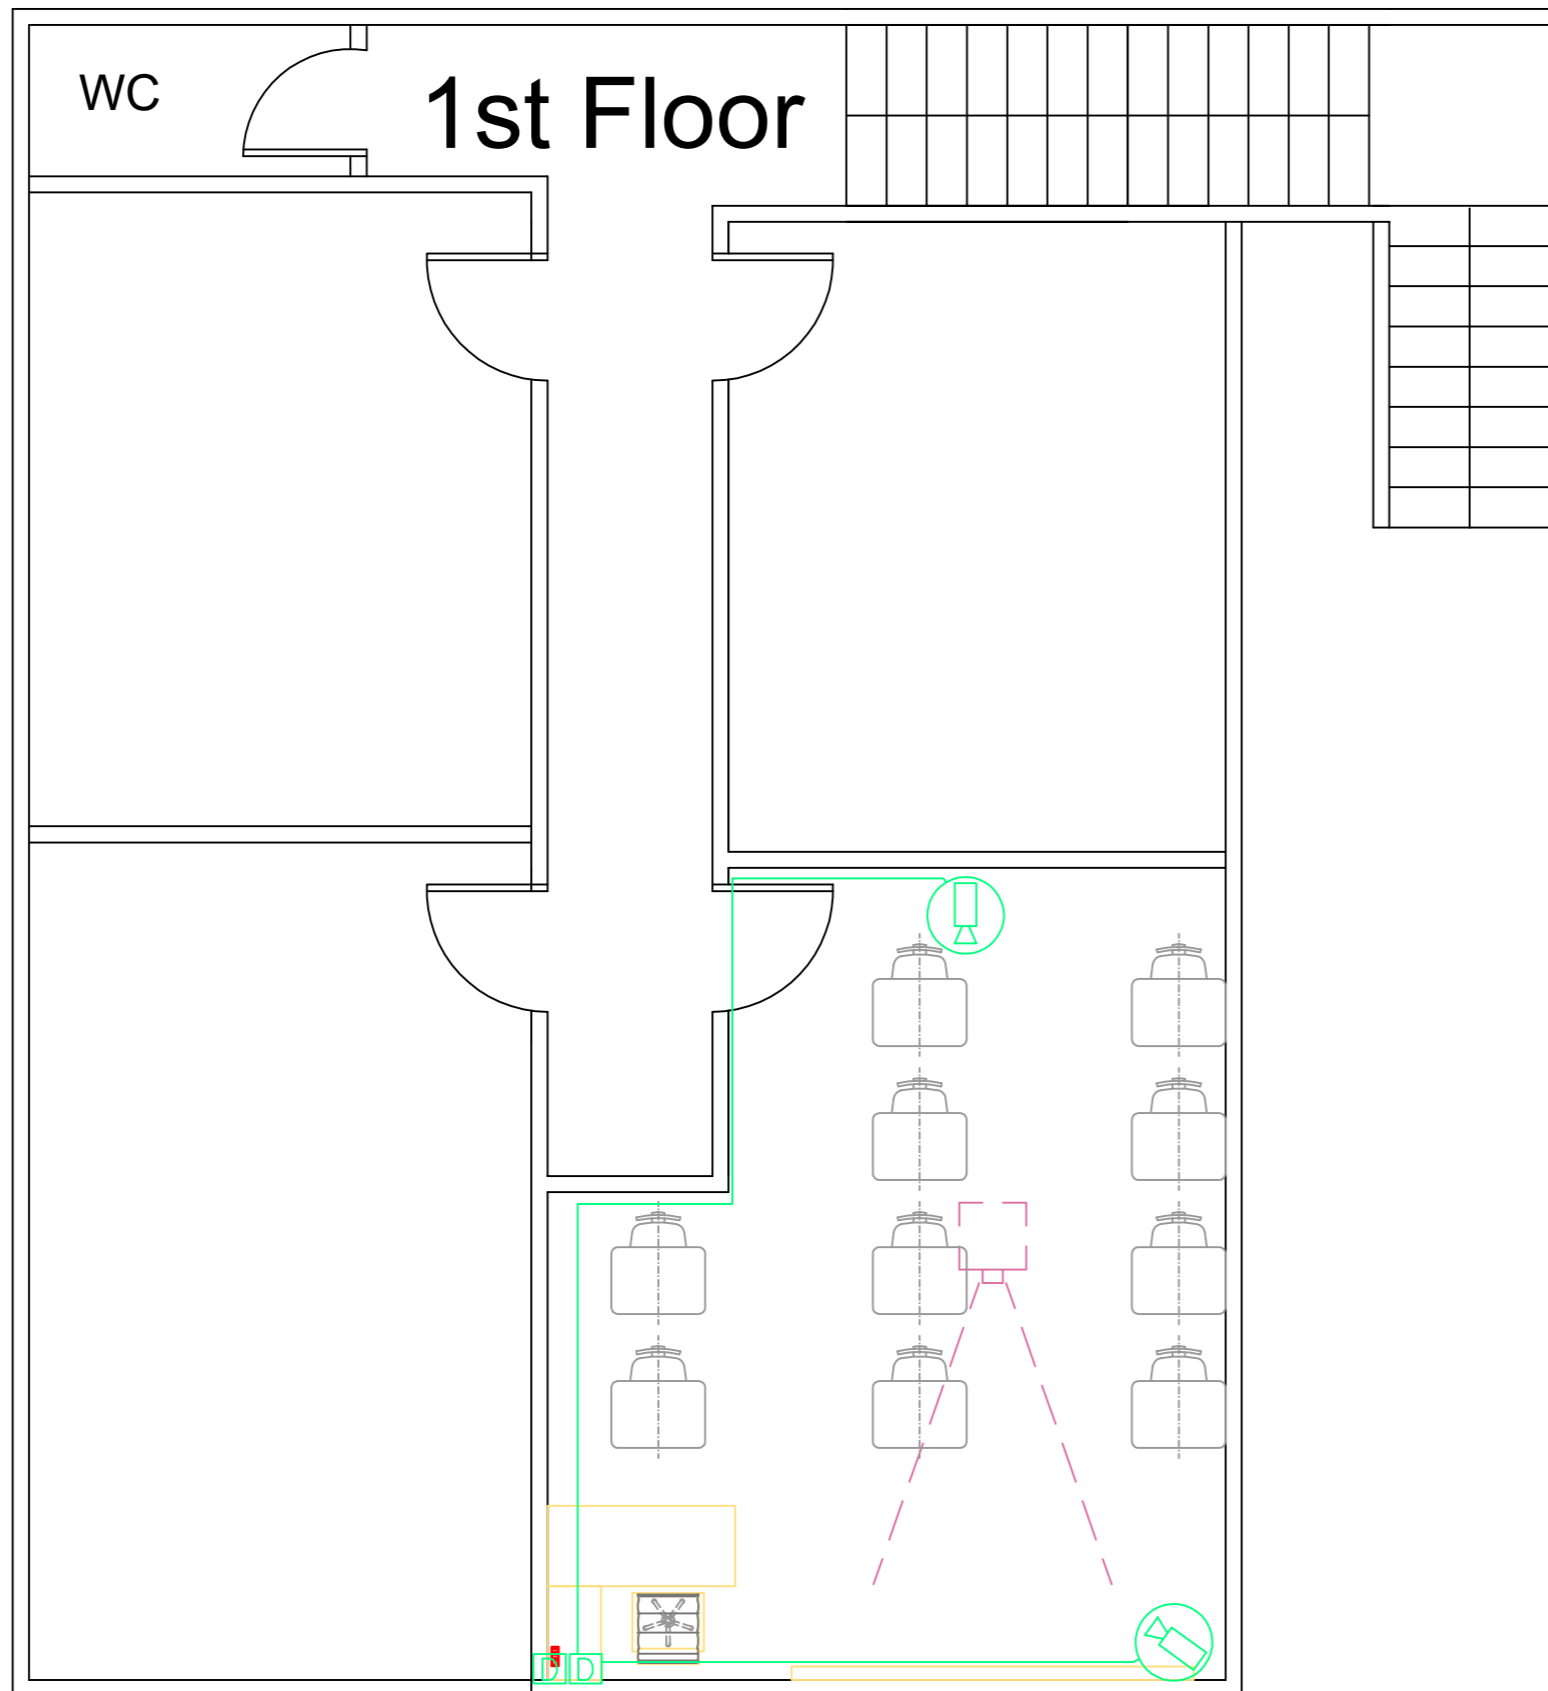

ORGANIZATION
Right To Play Lebanon
PROJECT:
Ein el Helwe Center
PARTNER:
Naba'a
DRAWING
CAMERAS LAYOUT
LEGEND

- outlet for camera
- RJ45 socket for camera

NOTES:

- -All installation to be exposed in pvc conduits and pvc trunks
- -Existing outlets to be tested. Repair/replace damaged components, if any.
- -Existing conduits can be used.
- -All fixed furniture to be protected while installation
- -All sockets are exposed and installed in pvc trunk
- -Data socket to be connected to main data source of the center