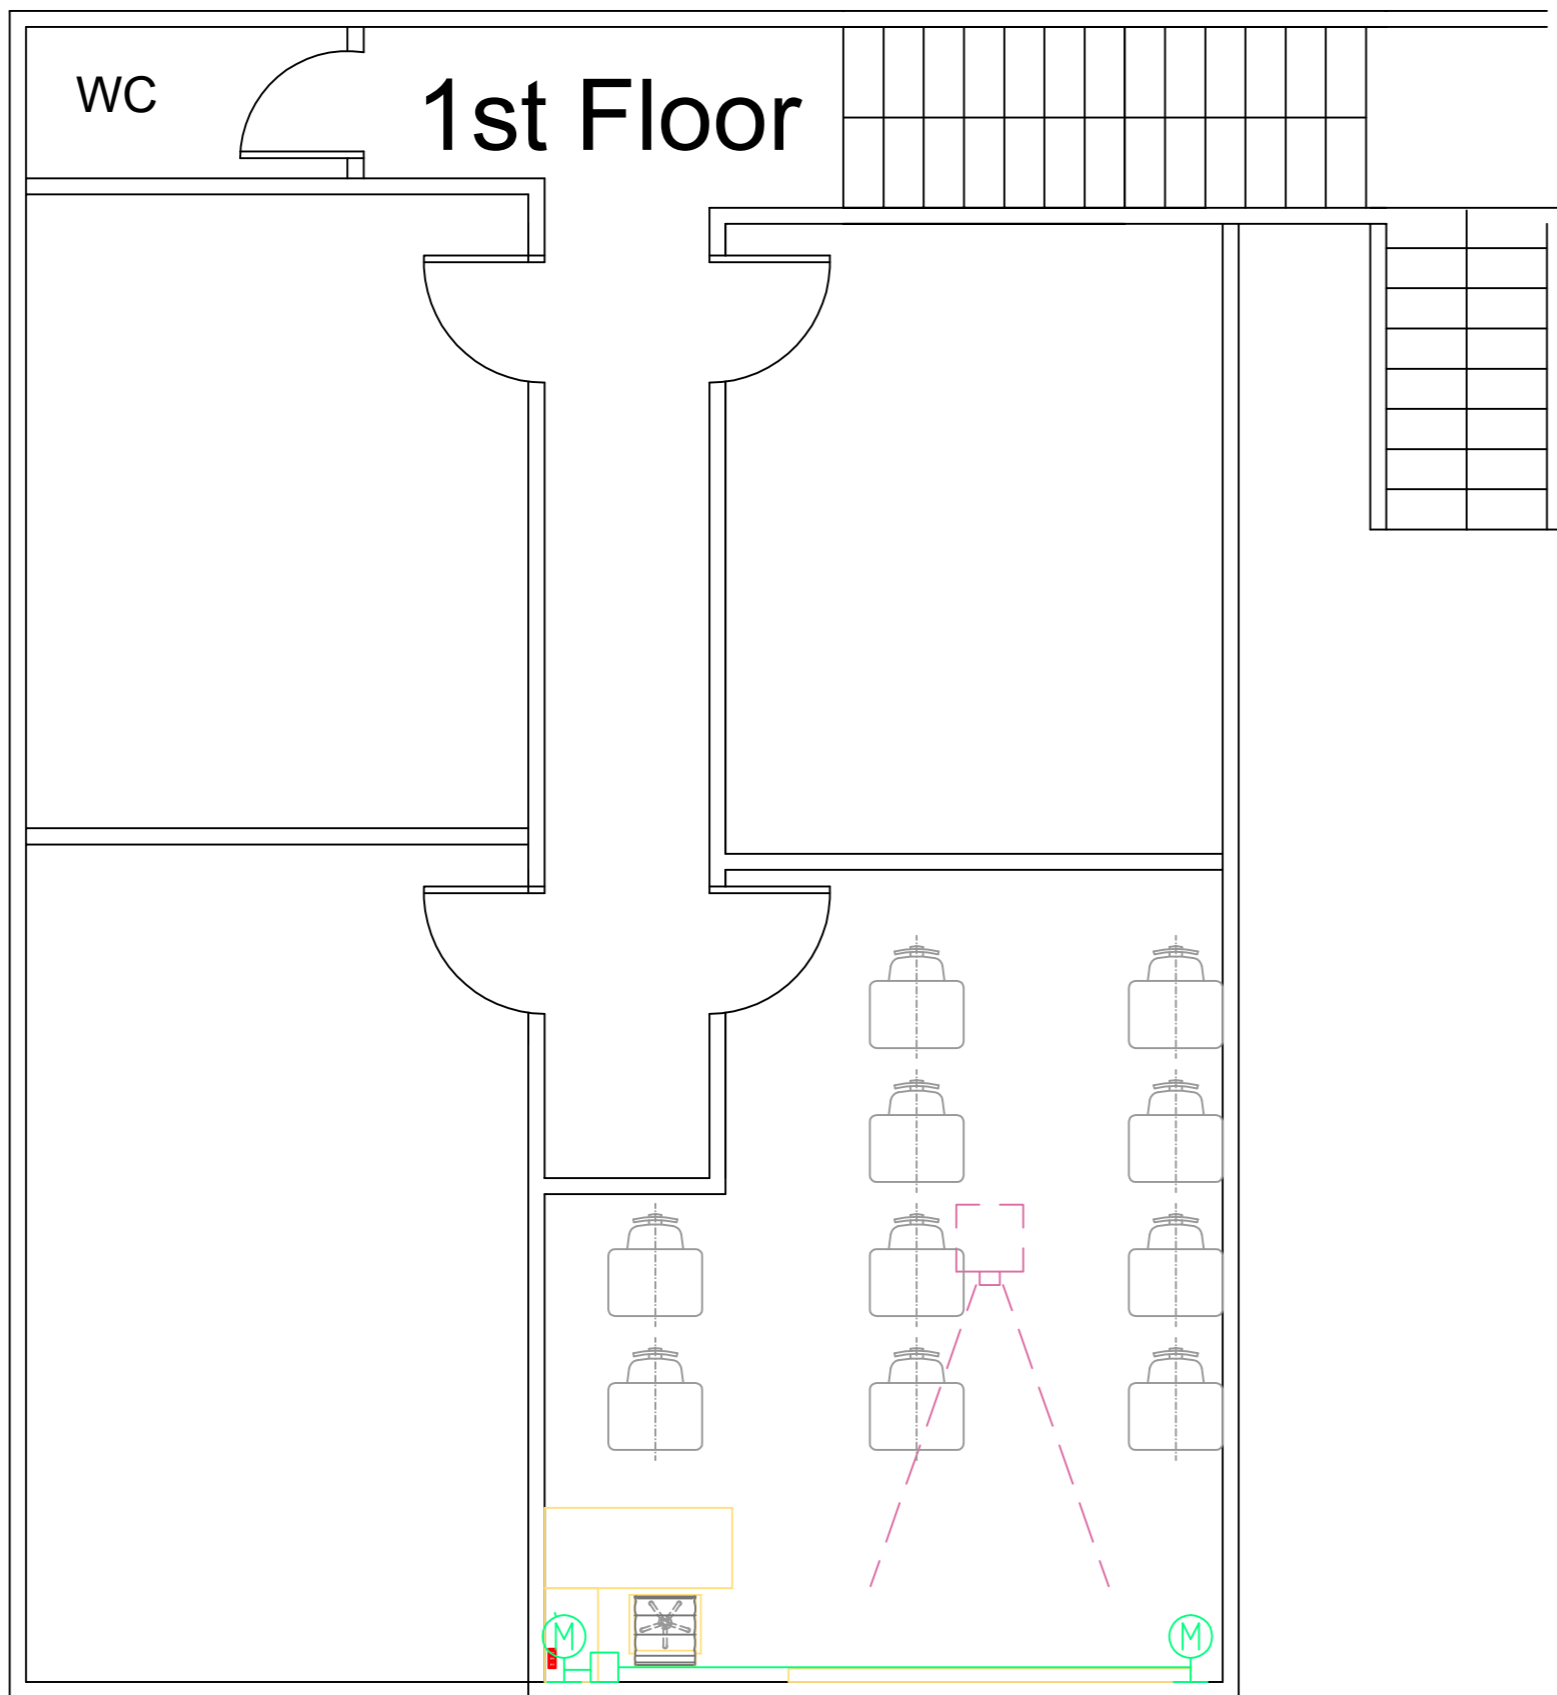

LEGEND

▼ Data socket

WiFi outlet

H HDMI outlet

NOTES:

- All installation to be exposed in pvc conduits and pvc trunks
- Existing outlets to be tested. Repair/replace damaged components, if any.
- Existing conduits can be used.
- All fixed furniture to be protected while installation
- All sockets are exposed and installed in pvc trunk
- Data socket to be connected to main data source of the center