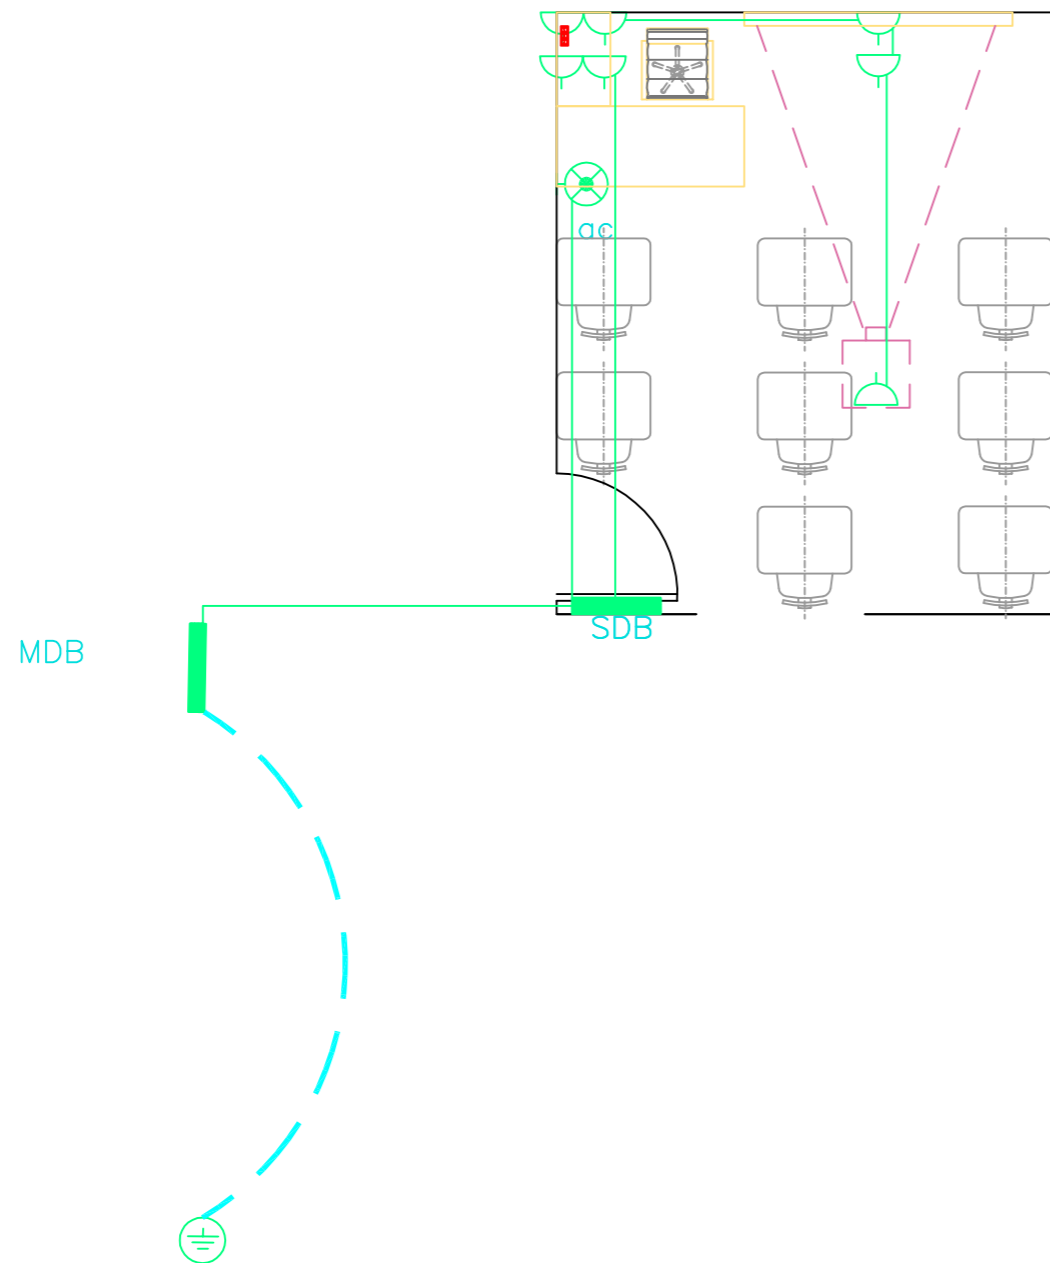

ORGANIZATION
Right To Play Lebanon
PROJECT:
Chatila Center
PARTNER:
Mousawat
DRAWING
POWER LAYOUT
LEGEND

power socket   earthing rod   panel board   ac outlet
NOTES: -All installation to be exposed in pvc conduits and pvc trunks   -Existing outlets to be tested. Repair/replace damaged components, if any.   -Existing conduits can be used.   -All fixed furniture to be protected while installation   -All sockets are exposed and installed in pvc trunk   -Exact location for ac to be coordinated on site