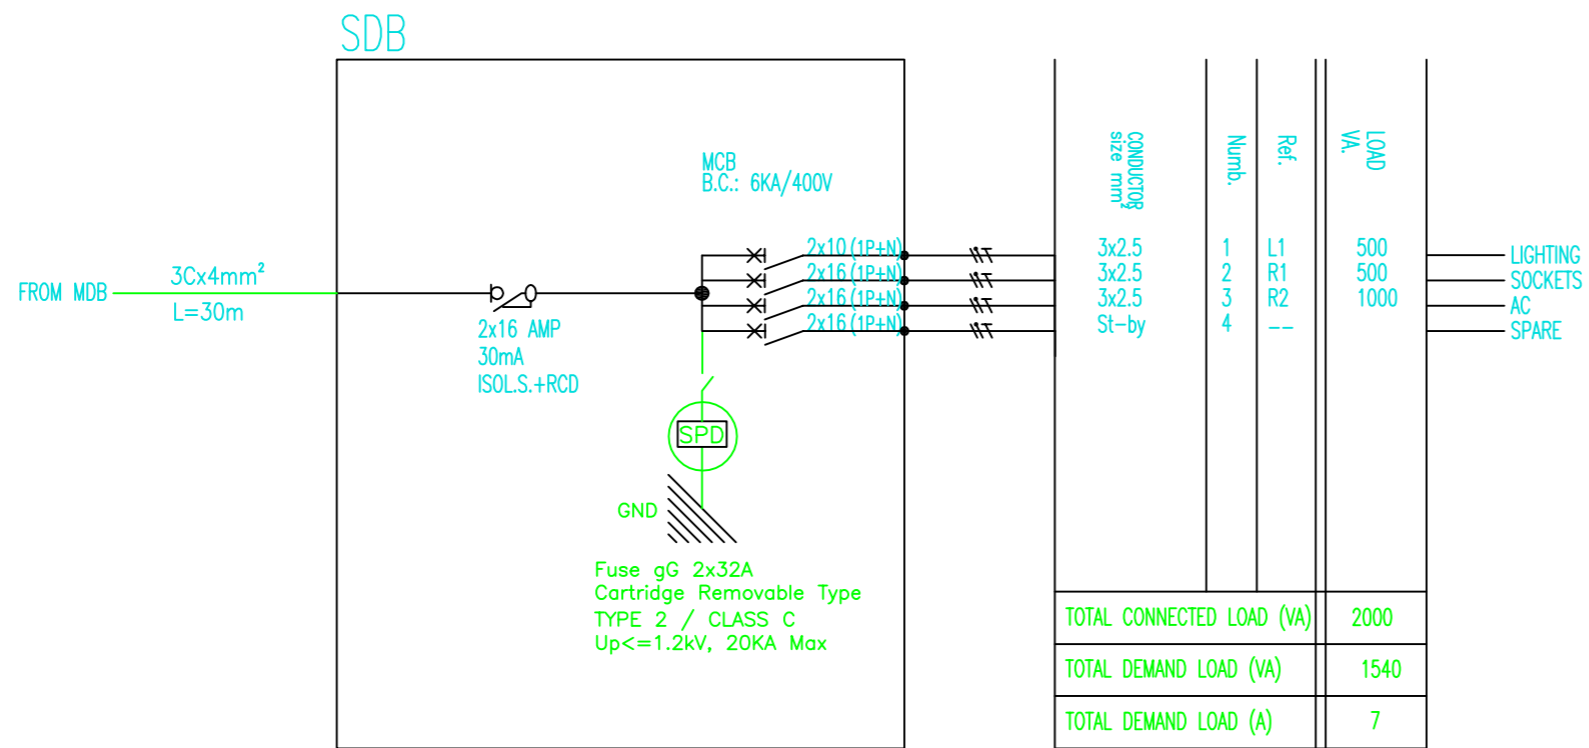

ORGANIZATION
Right To Play Lebanon
PROJECT:
Ein el Helwe Center
PARTNER:
Naba'a
DRAWING
CAMERAS LAYOUT
LEGEND

-  outlet for camera
-  RJ45 socket for camera

NOTES:

- All installation to be exposed in pvc conduits and pvc trunks
- Existing outlets to be tested. Repair/replace damaged components, if any.
- Existing conduits can be used.
- All fixed furniture to be protected while installation
- All sockets are exposed and installed in pvc trunk
- Data socket to be connected to main data source of the center