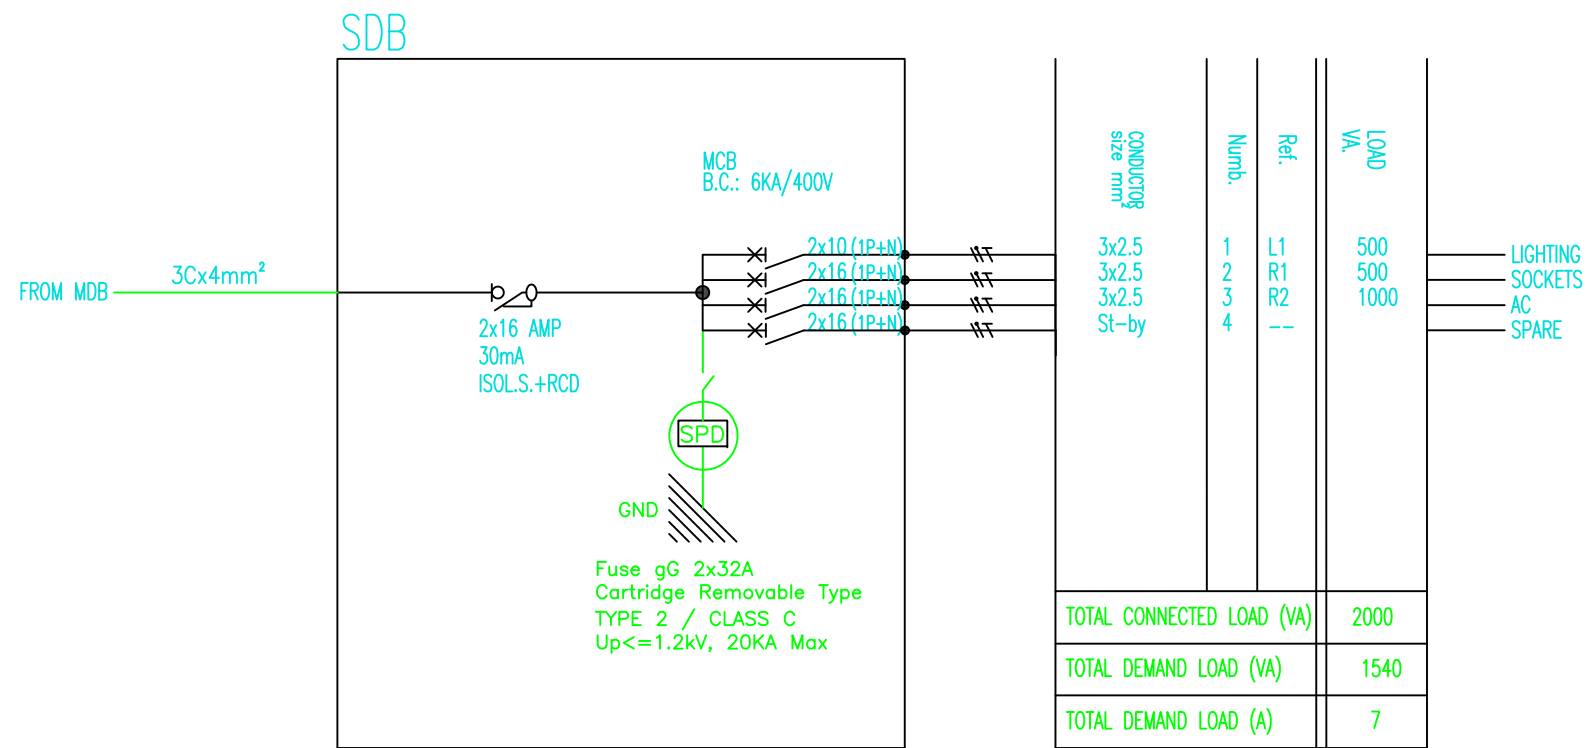

ORGANIZATION

Right To Play Lebanon

PROJECT:

Nahr el Bared Center

PARTNER:

Naba'a

DRAWING

PANEL BOARD LAYOUT

LEGEND