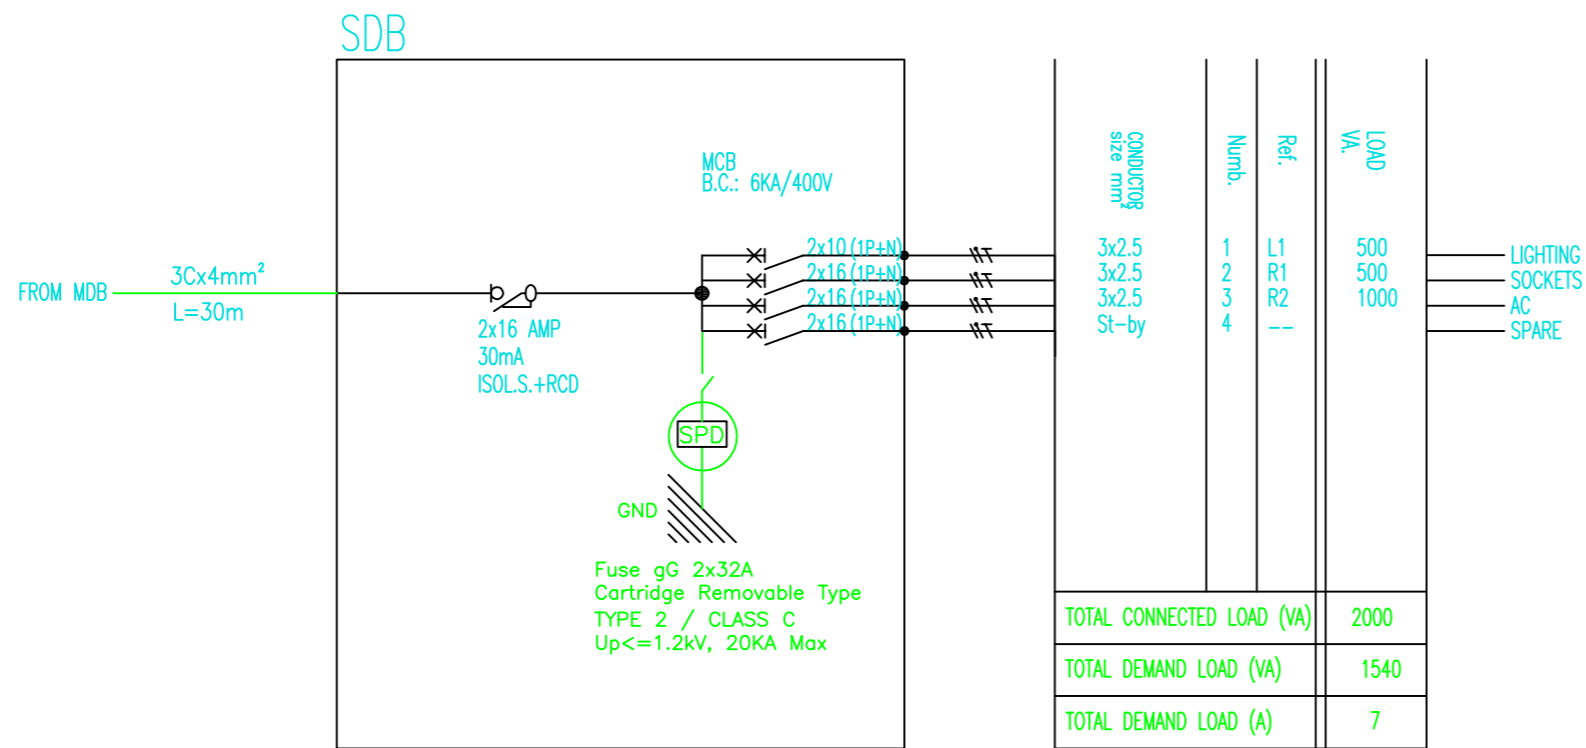

LEGEND

outlet for camera

RJ45 socket for camera

NOTES:

- All installation to be exposed in pvc conduits and pvc trunks
- Existing outlets to be tested. Repair/replace damaged components, if any.
- Existing conduits can be used.
- All fixed furniture to be protected while installation
- All sockets are exposed and installed in pvc trunk
- Data socket to be connected to main data source of the center