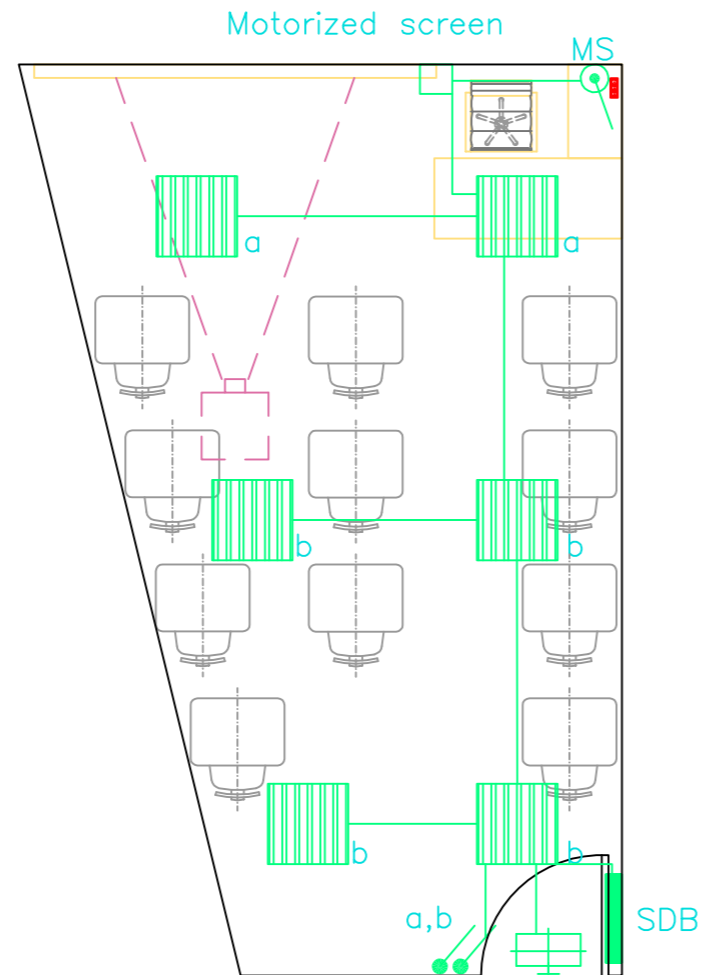

ORGANIZATION

Right To Play Lebanon

PROJECT:

Mar Elias Center

PARTNER:

Mousawat

DRAWING

LIGHTING LAYOUT

LEGEND

- 60x60cm led panel
- Emergency light
- one way switch
- up/down switch
- outlet for motorized screen
- panel board

NOTES:

- -All installation to be exposed in pvc conduits and trunks
- -Existing outlets to be tested. Repair/replace damaged components, if any.
- -Existing conduits can be used.
- -All fixed furniture to be protected while installation