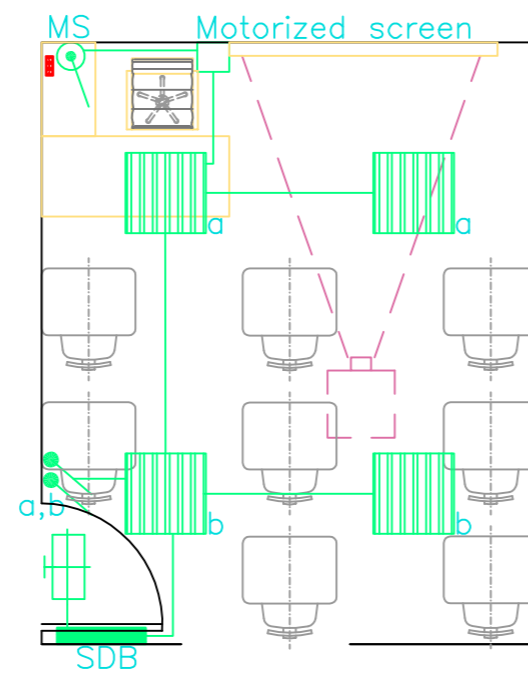

PARTNER:

Mousawat

DRAWING

LIGHTING LAYOUT

LEGEND

-  60x60cm led panel
-  Emergency light
-  one way switch
-  up/down switch
-  outlet for motorized screen
-  panel board

NOTES:  
-All installation to be exposed in pvc conduits and trunks  
-Existing outlets to be tested.  
Repair/replace damaged components, if any.  
-Existing conduits can be used.  
-All fixed furniture to be protected while installation