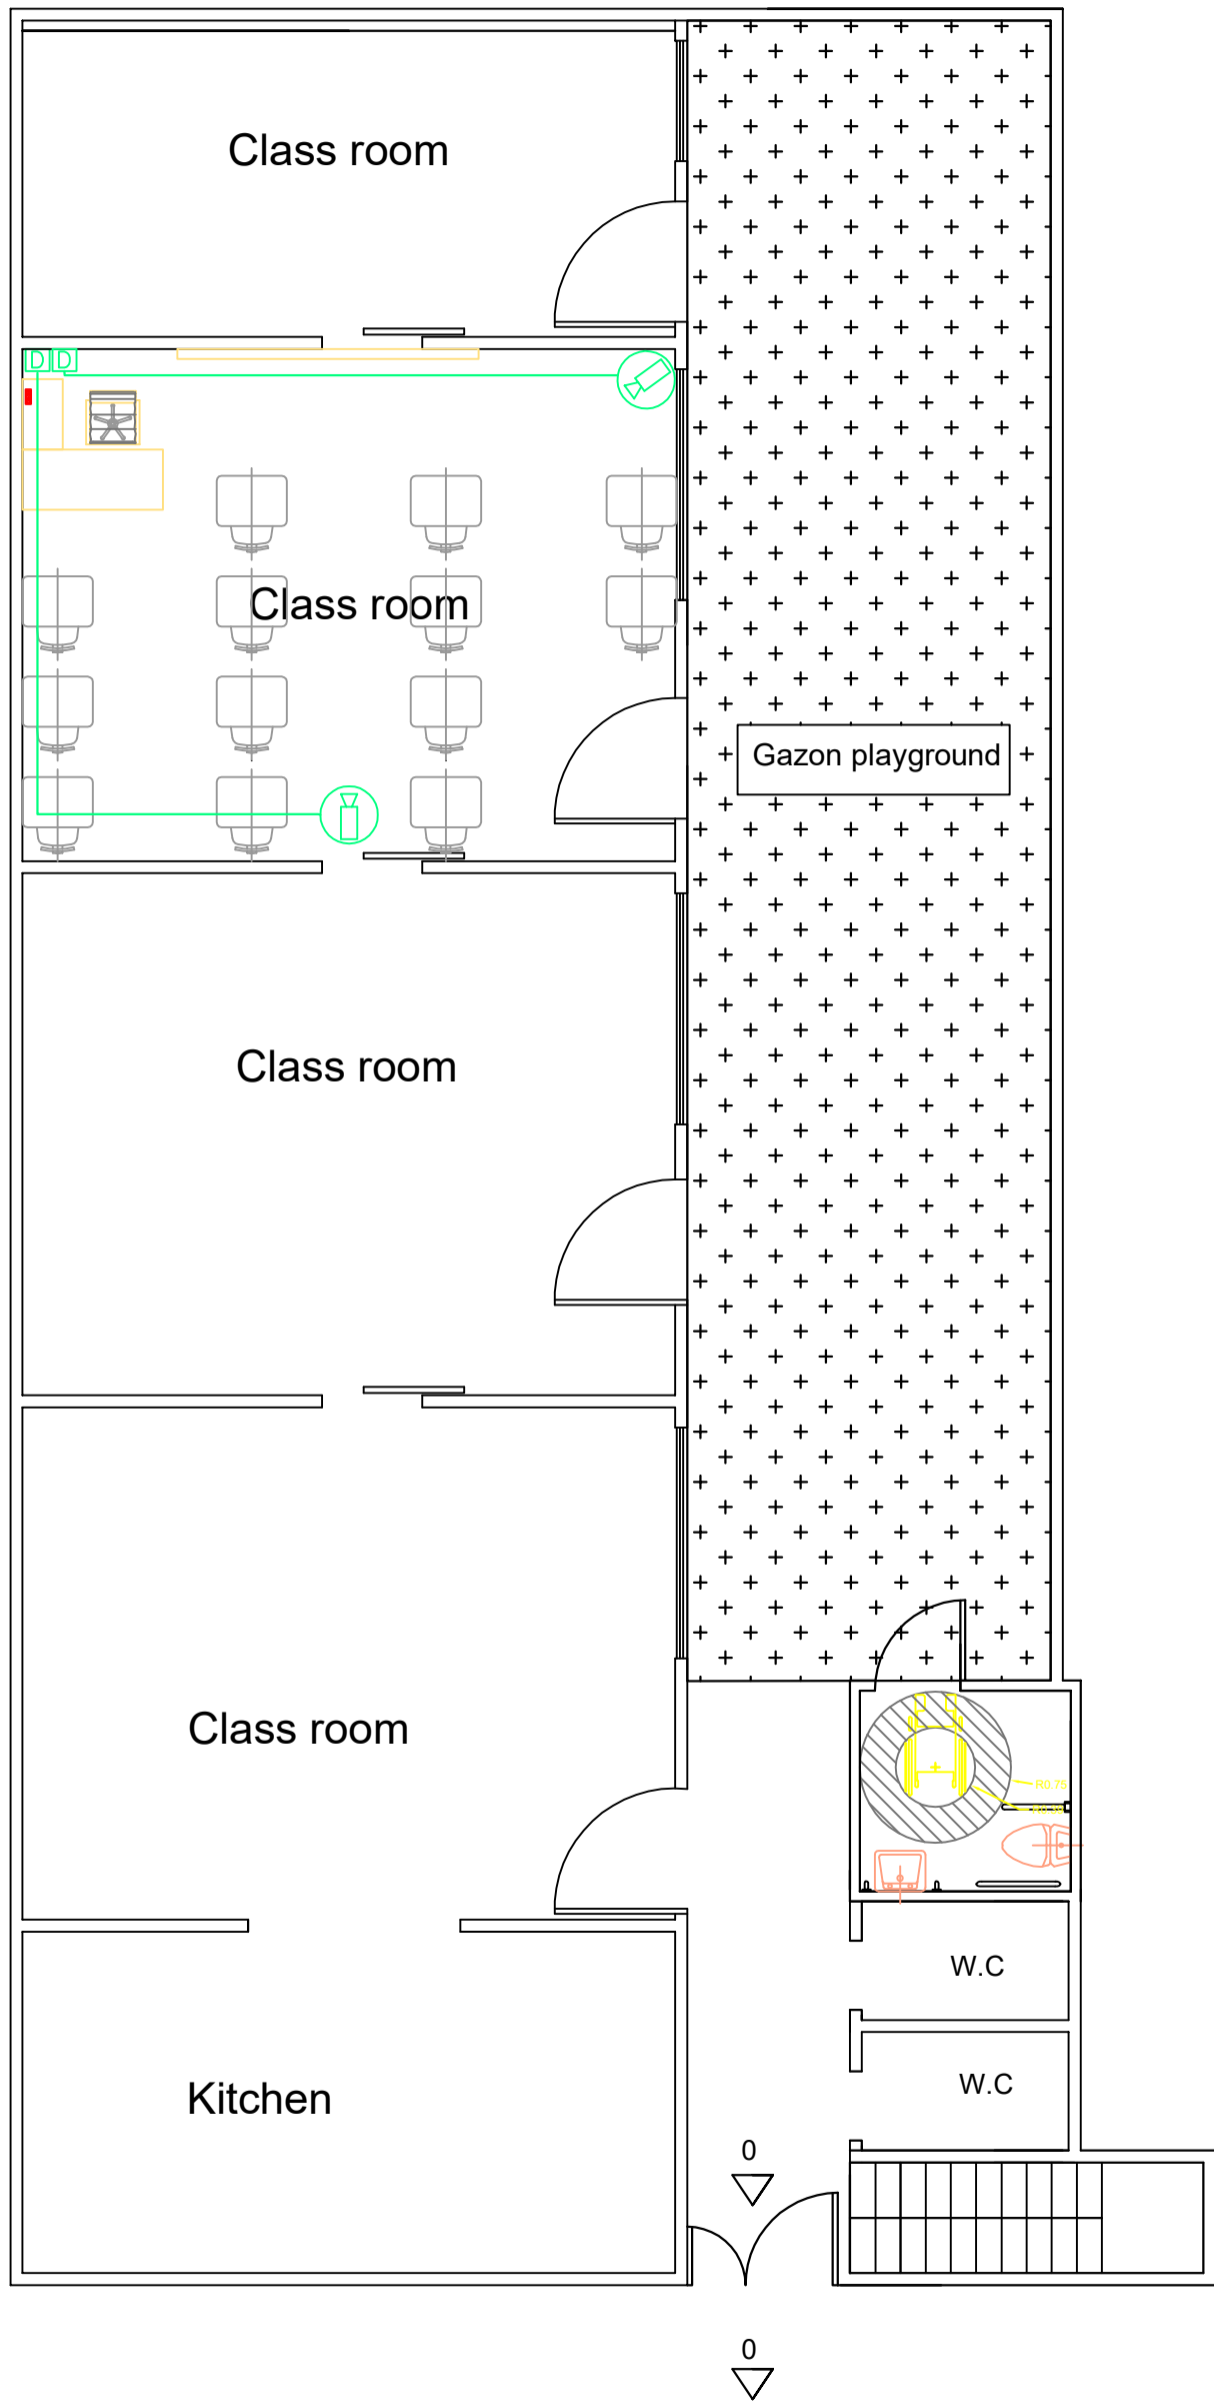

ORGANIZATION

Right To Play Lebanon

PROJECT:

Buss center

PARTNER:

Naba'a

DRAWING

CAMERAS LAYOUT

LEGEND

- outlet for camera
- RJ45 socket for camera

NOTES:

- -All installation to be exposed in pvc conduits and pvc trunks
- -Existing outlets to be tested. Repair/replace damaged components, if any.
- -Existing conduits can be used.
- -All fixed furniture to be protected while installation
- -All sockets are exposed and installed in pvc trunk
- -Data socket to be connected to main data source of the center