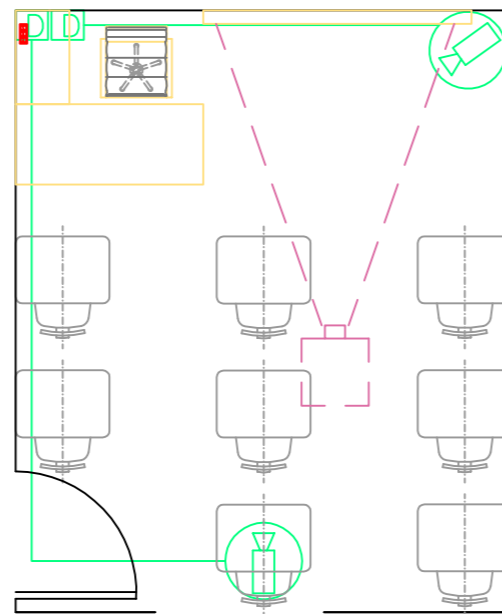

ORGANIZATION

Right To Play Lebanon

PROJECT:

Chatila Center

PARTNER:

Mousawat

DRAWING

CAMERAS LAYOUT

LEGEND

outlet for camera

RJ45 socket for camera

NOTES:

- -All installation to be exposed in pvc conduits and pvc trunks
- -Existing outlets to be tested. Repair/replace damaged components, if any.
- -Existing conduits can be used.
- -All fixed furniture to be protected while installation
- -All sockets are exposed and installed in pvc trunk
- -Data socket to be connected to main data source of the center