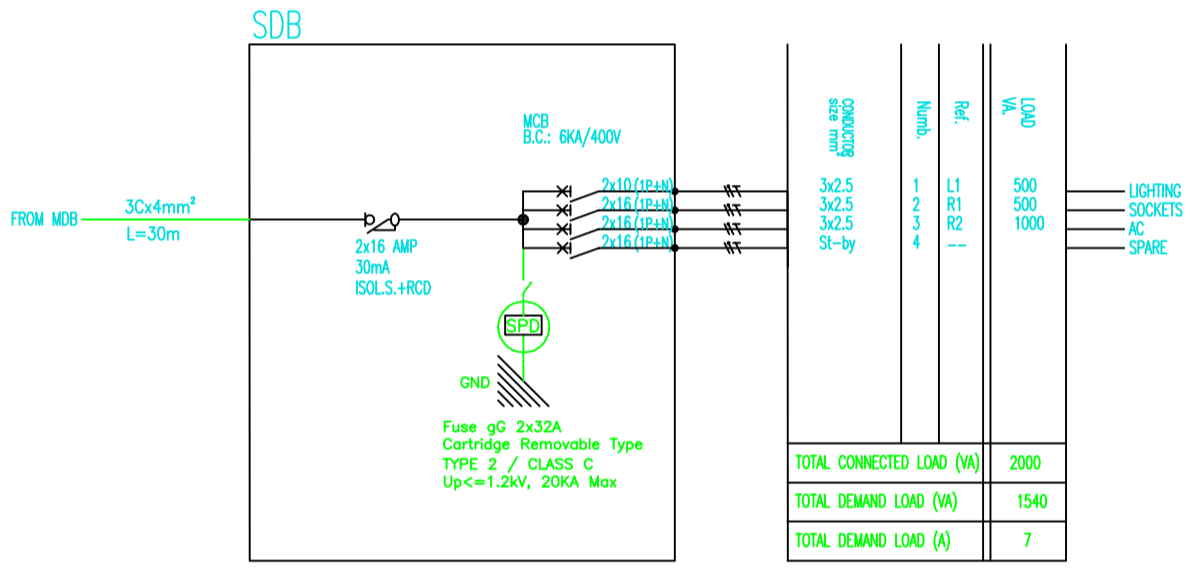

ORGANIZATION
Right To Play Lebanon
PROJECT:
Rashidiye center
PARTNER:
Naba'a
DRAWING
PANEL BOARD LAYOUT
LEGEND