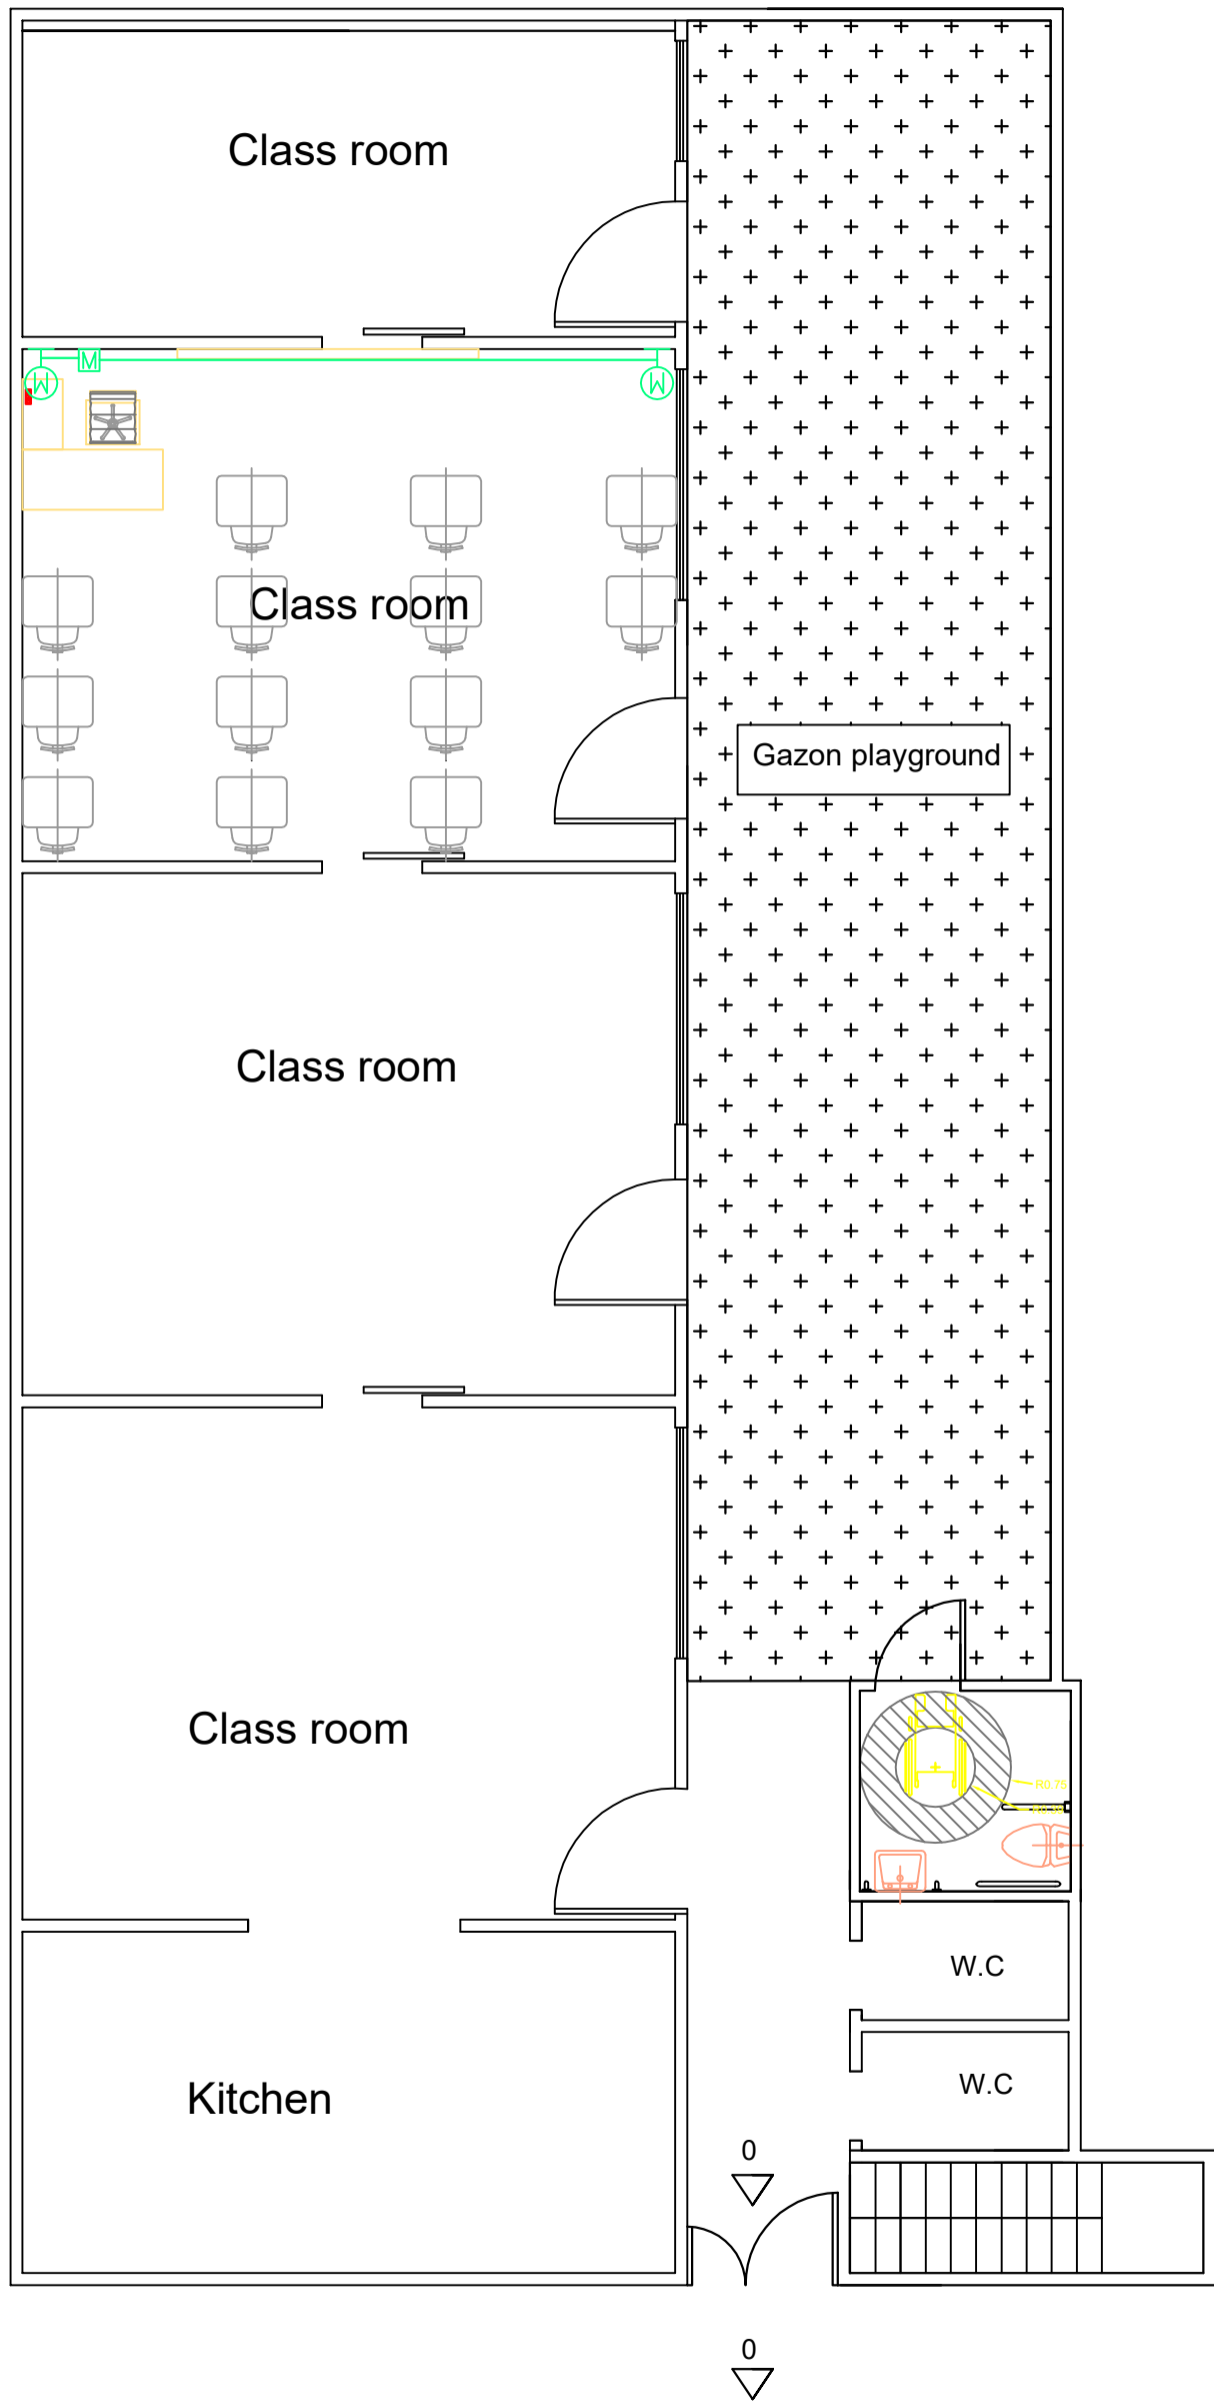

ORGANIZATION

Right To Play Lebanon

PROJECT:

Buss center

PARTNER:

Naba'a

DRAWING

SPEAKER LAYOUT

LEGEND

amplifier outlet

Speaker outlet

NOTES:
-All installation to be exposed in pvc conduits and pvc trunks
-Existing outlets to be tested.
Repair/replace damaged components, if any.
-Existing conduits can be used.
-All fixed furniture to be protected while installation
-All sockets are exposed and installed in pvc trunk
-Data socket to be connected to main data source of the center