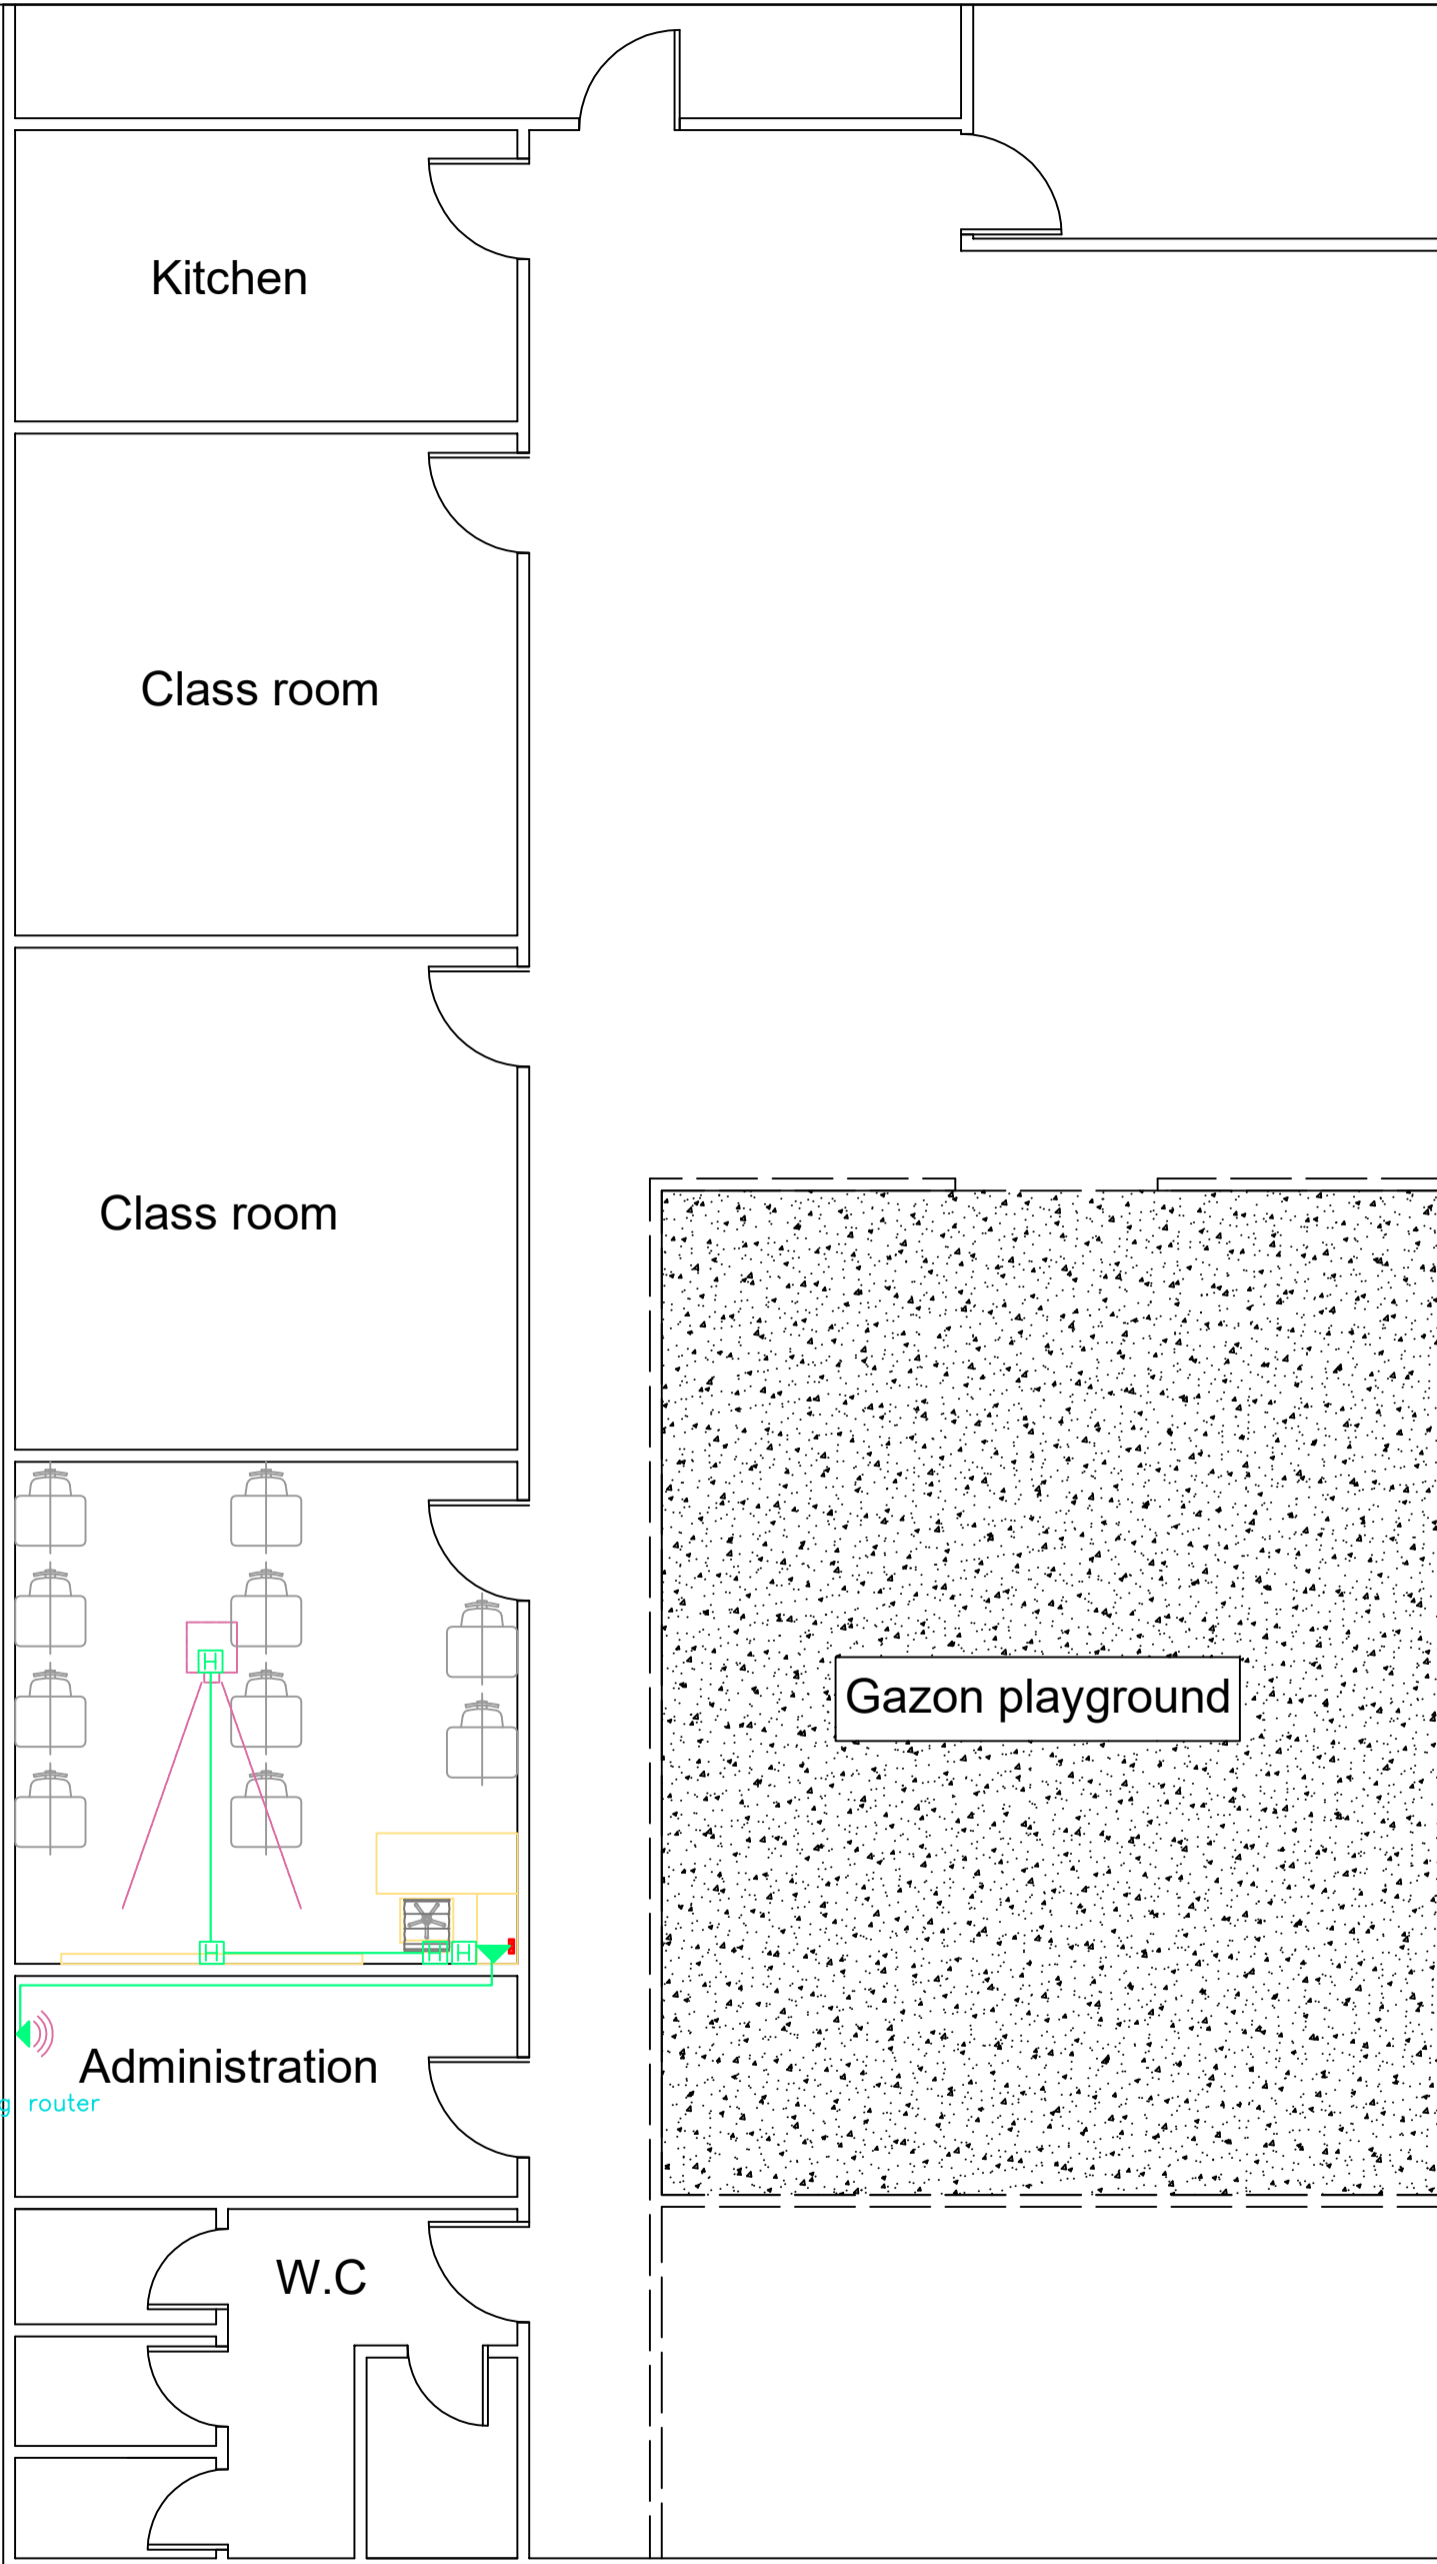

ORGANIZATION

Right To Play Lebanon

PROJECT:

Rashidiye center

PARTNER:

Naba'a

DRAWING

LOW CURRENT LAYOUT

LEGEND

▼ Data socket

Wifi outlet

□ HDMI outlet

NOTES:

- -All installation to be exposed in pvc conduits and pvc trunks
- -Existing outlets to be tested. Repair/replace damaged components, if any.
- -Existing conduits can be used.
- -All fixed furniture to be protected while installation
- -All sockets are exposed and installed in pvc trunk
- -Data socket to be connected to main data source of the center