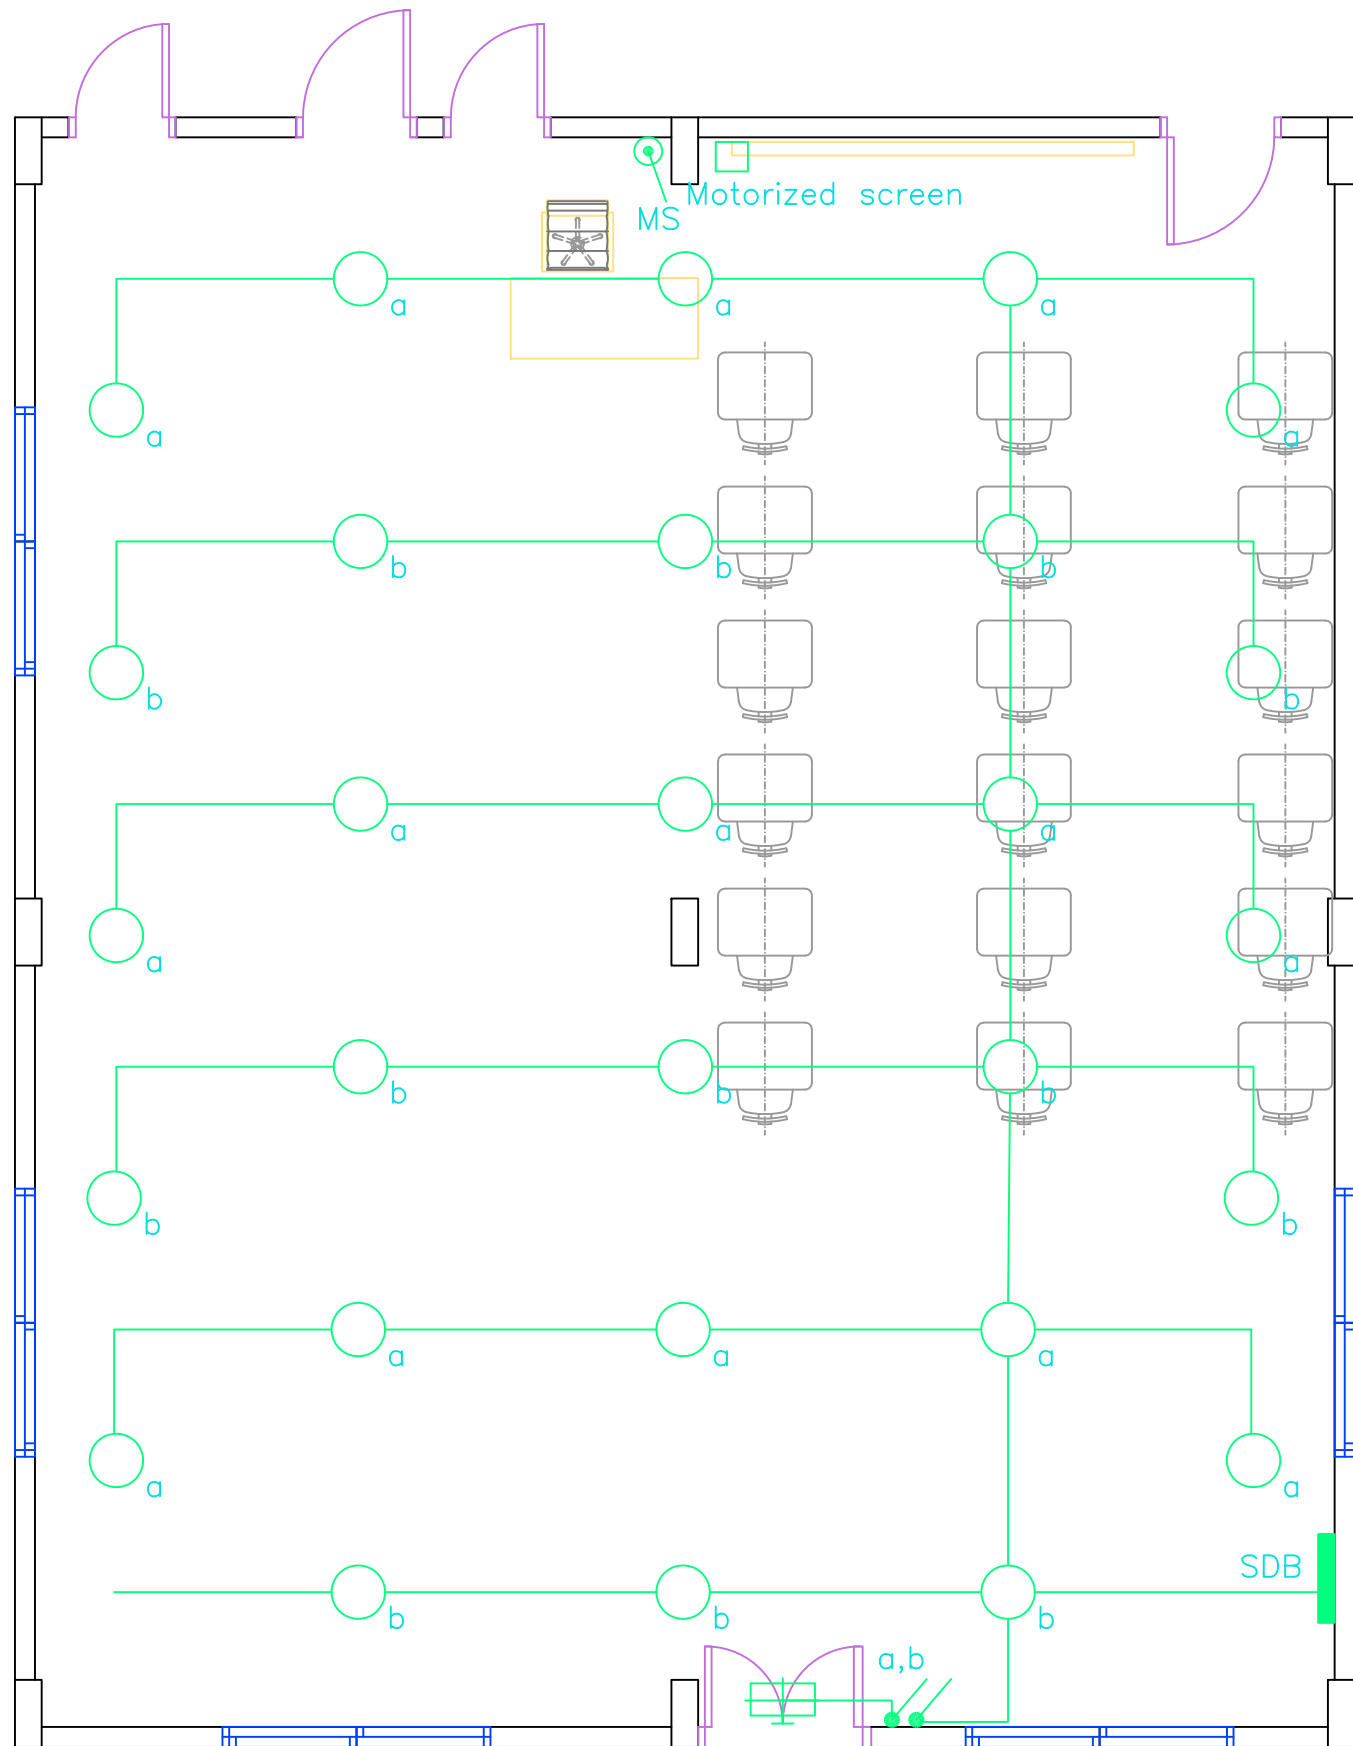

ORGANIZATION

Right To Play Lebanon

PROJECT:

Nahr el Bared Center

PARTNER:

Naba'a

DRAWING

LIGHTING LAYOUT

LEGEND

- 18W recessed led panel
- Emergency light
- one way switch
- up/down switch
- outlet for motorized screen
- panel board

NOTES:

- -All installation to be exposed in pvc conduits and trunks
- -Existing outlets to be tested. Repair/replace damaged components, if any.
- -Existing conduits can be used.
- -All fixed furniture to be protected while installation