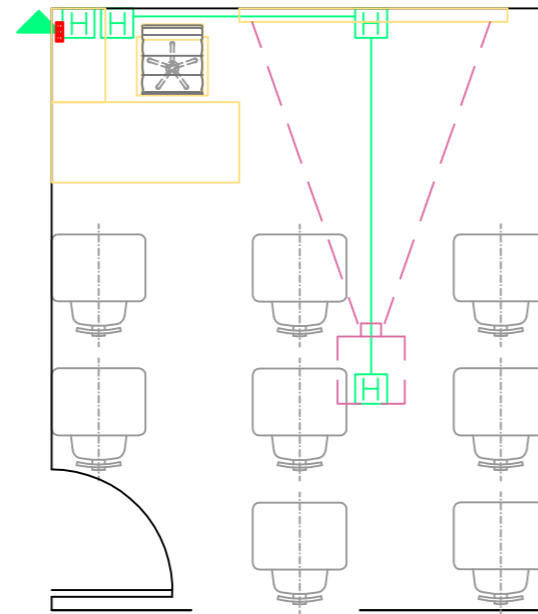

ORGANIZATION
Right To Play Lebanon
PROJECT:
Chatila Center
PARTNER:
Mousawat
DRAWING
LOW CURRENT LAYOUT
LEGEND

▼ Data socket

Wifi outlet

H HDMI outlet

NOTES:

- -All installation to be exposed in pvc conduits and pvc trunks
- -Existing outlets to be tested. Repair/replace damaged components, if any.
- -Existing conduits can be used.
- -All fixed furniture to be protected while installation
- -All sockets are exposed and installed in pvc trunk
- -Data socket to be connected to main data source of the center