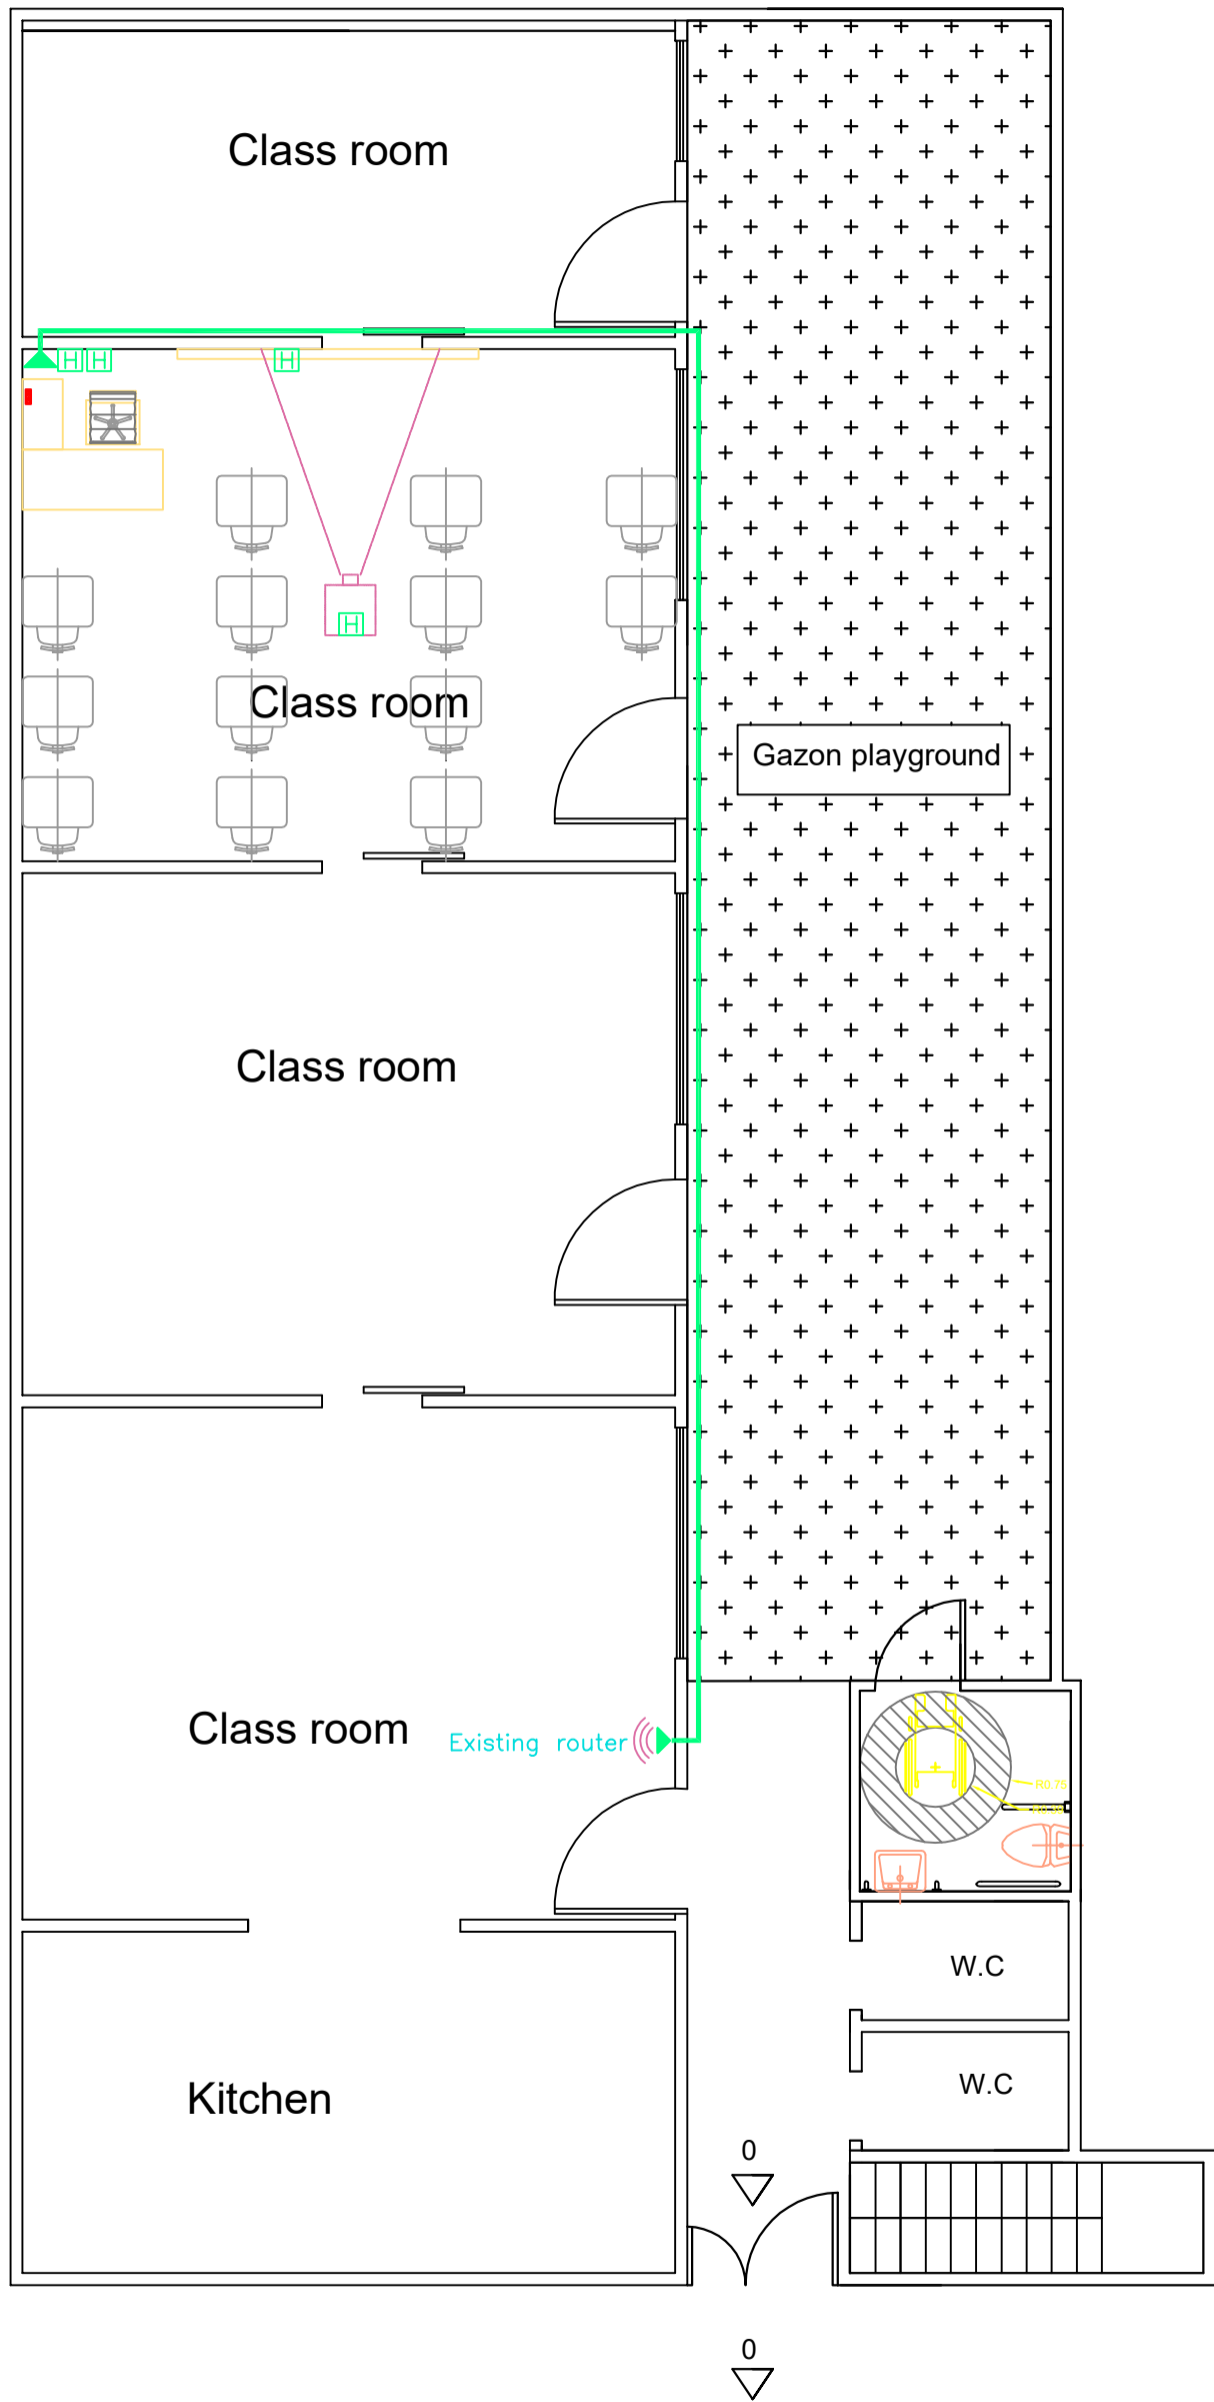

ORGANIZATION

Right To Play Lebanon

PROJECT:

Buss center

PARTNER:

Naba'a

DRAWING

LOW CURRENT LAYOUT

LEGEND

- Data socket
- Wifi outlet
- HDMI outlet

NOTES:

- -All installation to be exposed in pvc conduits and pvc trunks
- -Existing outlets to be tested. Repair/replace damaged components, if any.
- -Existing conduits can be used.
- -All fixed furniture to be protected while installation
- -All sockets are exposed and installed in pvc trunk
- -Data socket to be connected to main data source of the center