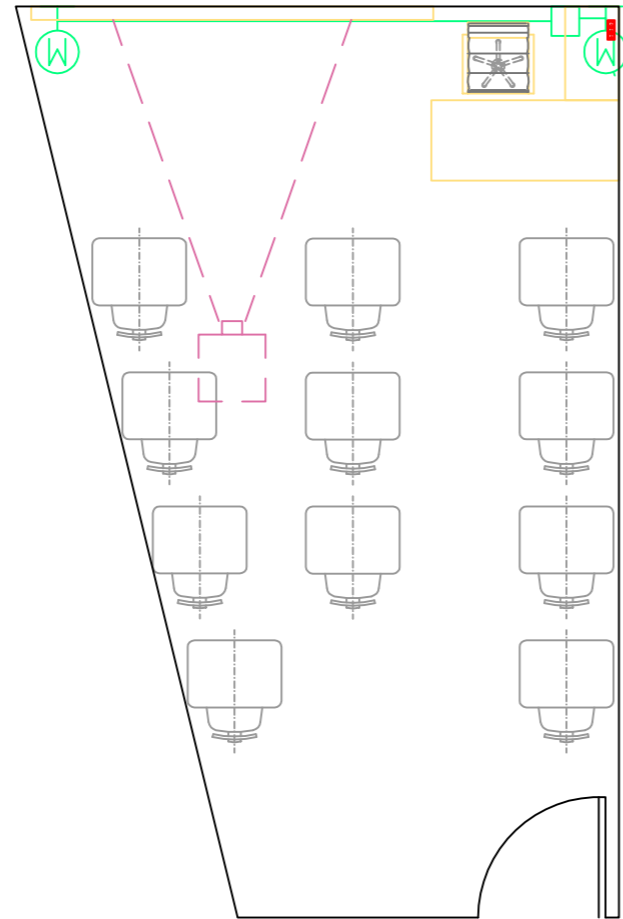

**LOW CURRENT LAYOUT**

**LEGEND**

▼ Data socket

Wifi outlet

□ HDMI outlet

**NOTES:**

- All installation to be exposed in pvc conduits and pvc trunks
- Existing outlets to be tested. Repair/replace damaged components, if any.
- Existing conduits can be used.
- All fixed furniture to be protected while installation
- All sockets are exposed and installed in pvc trunk
- Data socket to be connected to main data source of the center