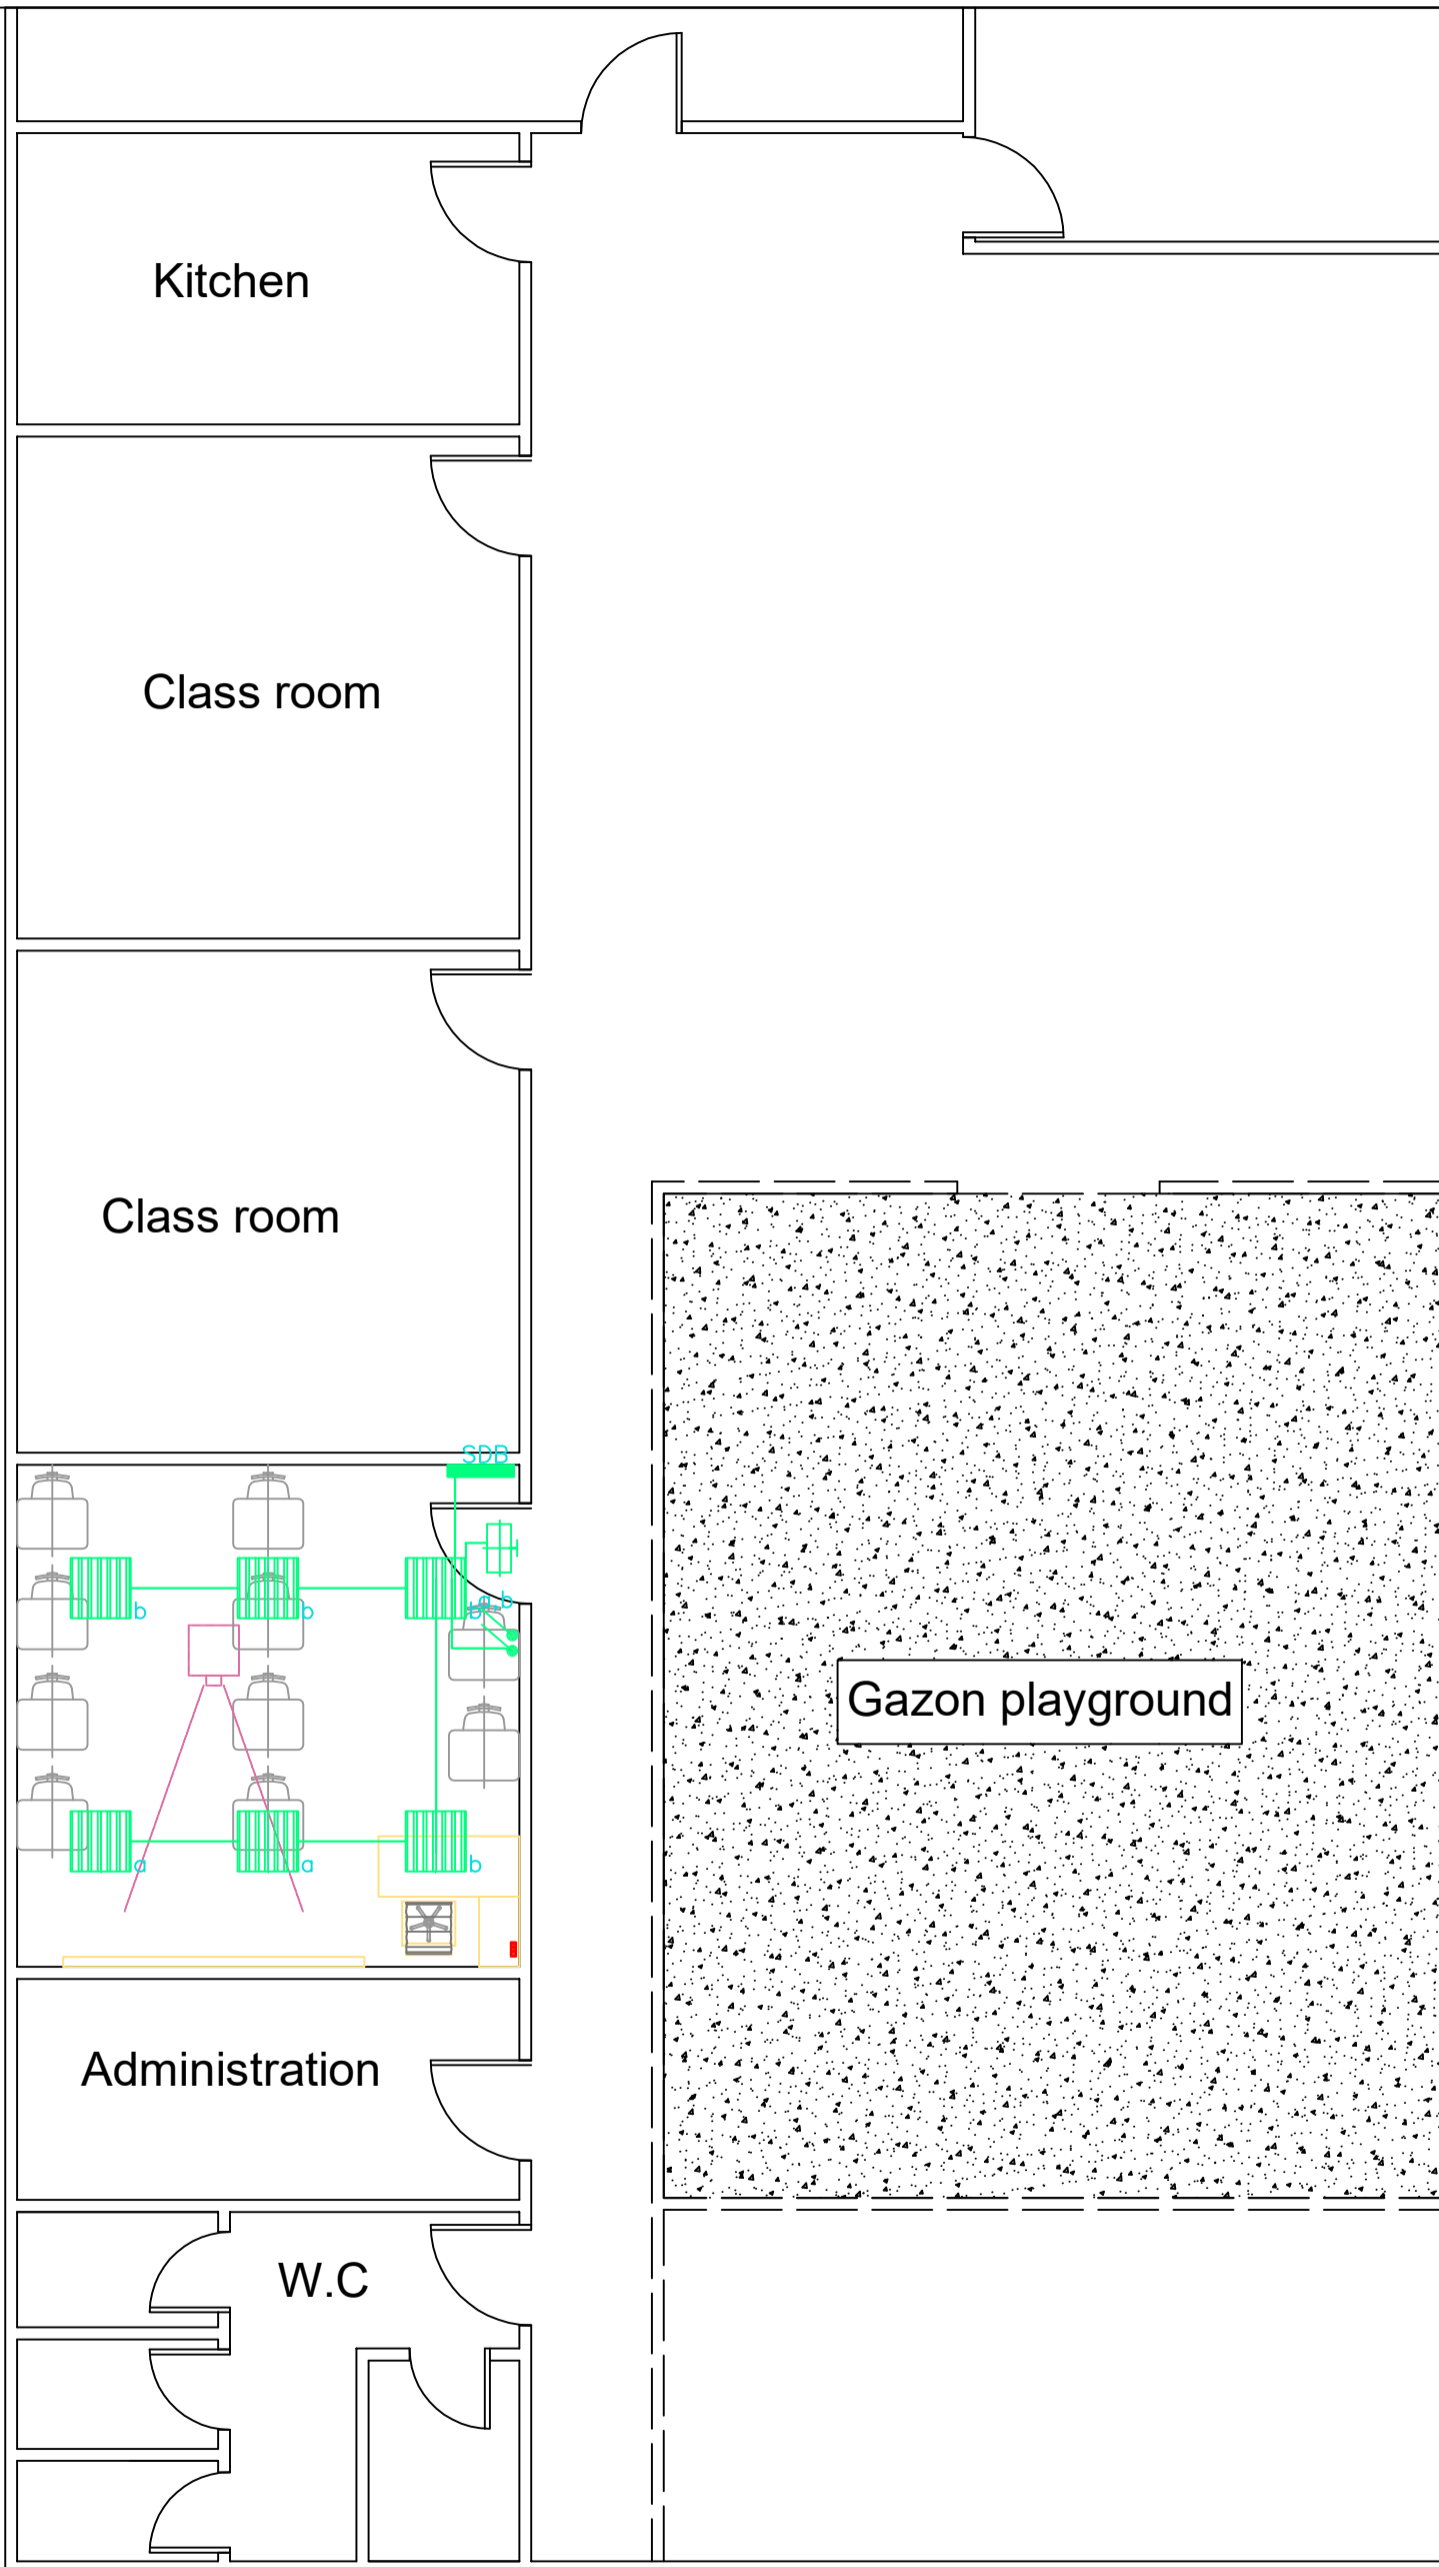

ORGANIZATION

Right To Play Lebanon

PROJECT:

Rashidiye center

PARTNER:

Naba'a

DRAWING

LIGHTING LAYOUT

LEGEND

- 60x60cm led panel
- Emergency light
- one way switch
- up/down switch
- outlet for motorized screen
- panel board

NOTES:

- -All installation to be exposed in pvc conduits and trunks
- -Existing outlets to be tested. Repair/replace damaged components, if any.
- -Existing conduits can be used.
- -All fixed furniture to be protected while installation