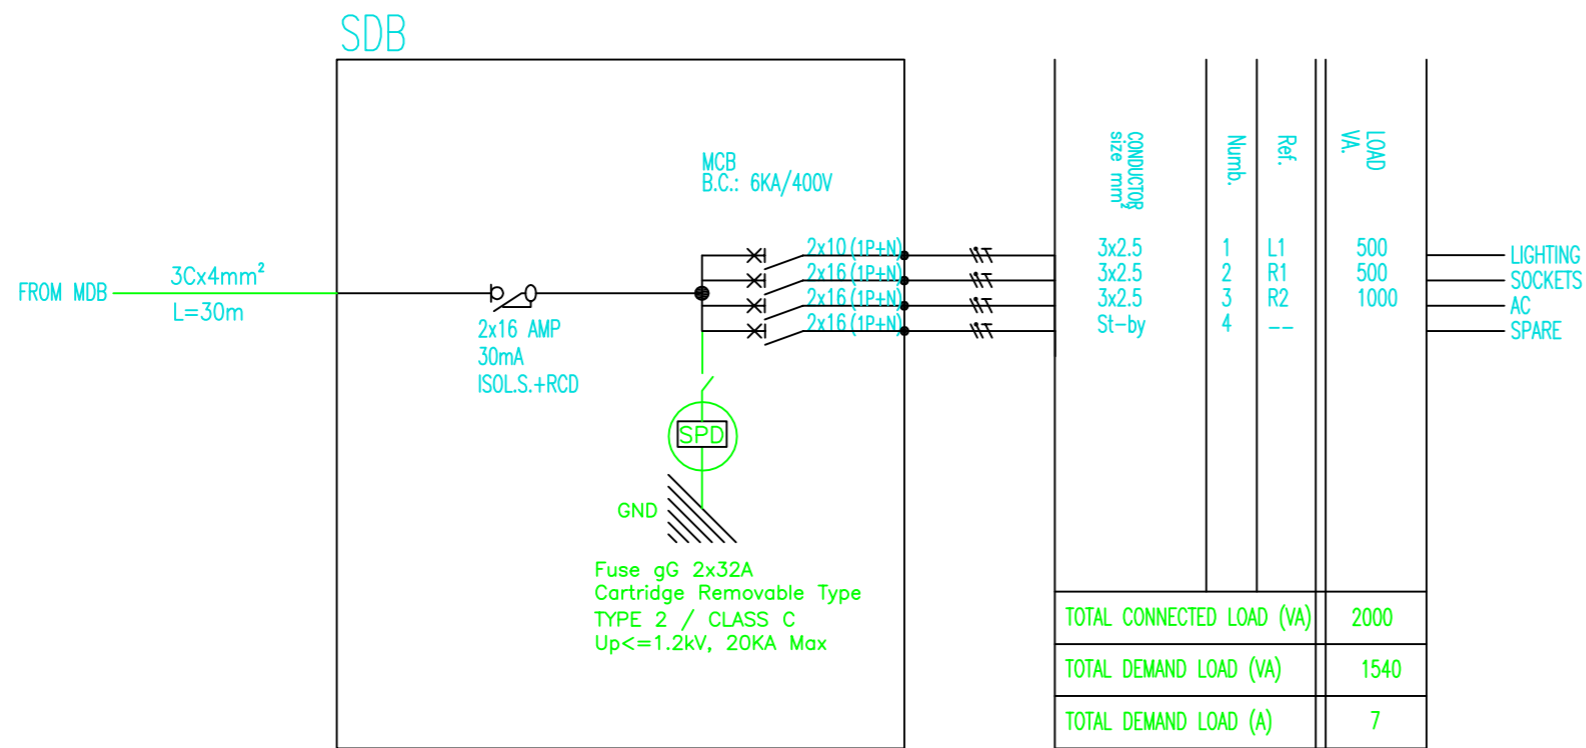

ORGANIZATION
Right To Play Lebanon
PROJECT:
Mar Elias Center
PARTNER:
Mousawat
DRAWING
CAMERAS LAYOUT
LEGEND
 outlet for camera  RJ45 socket for camera
<p>NOTES:</p> <ul style="list-style-type: none"> <li>-All installation to be exposed in pvc conduits and pvc trunks</li> <li>-Existing outlets to be tested. Repair/replace damaged components, if any.</li> <li>-Existing conduits can be used.</li> <li>-All fixed furniture to be protected while installation</li> <li>-All sockets are exposed and installed in pvc trunk</li> <li>-Data socket to be connected to main data source of the center</li> </ul>