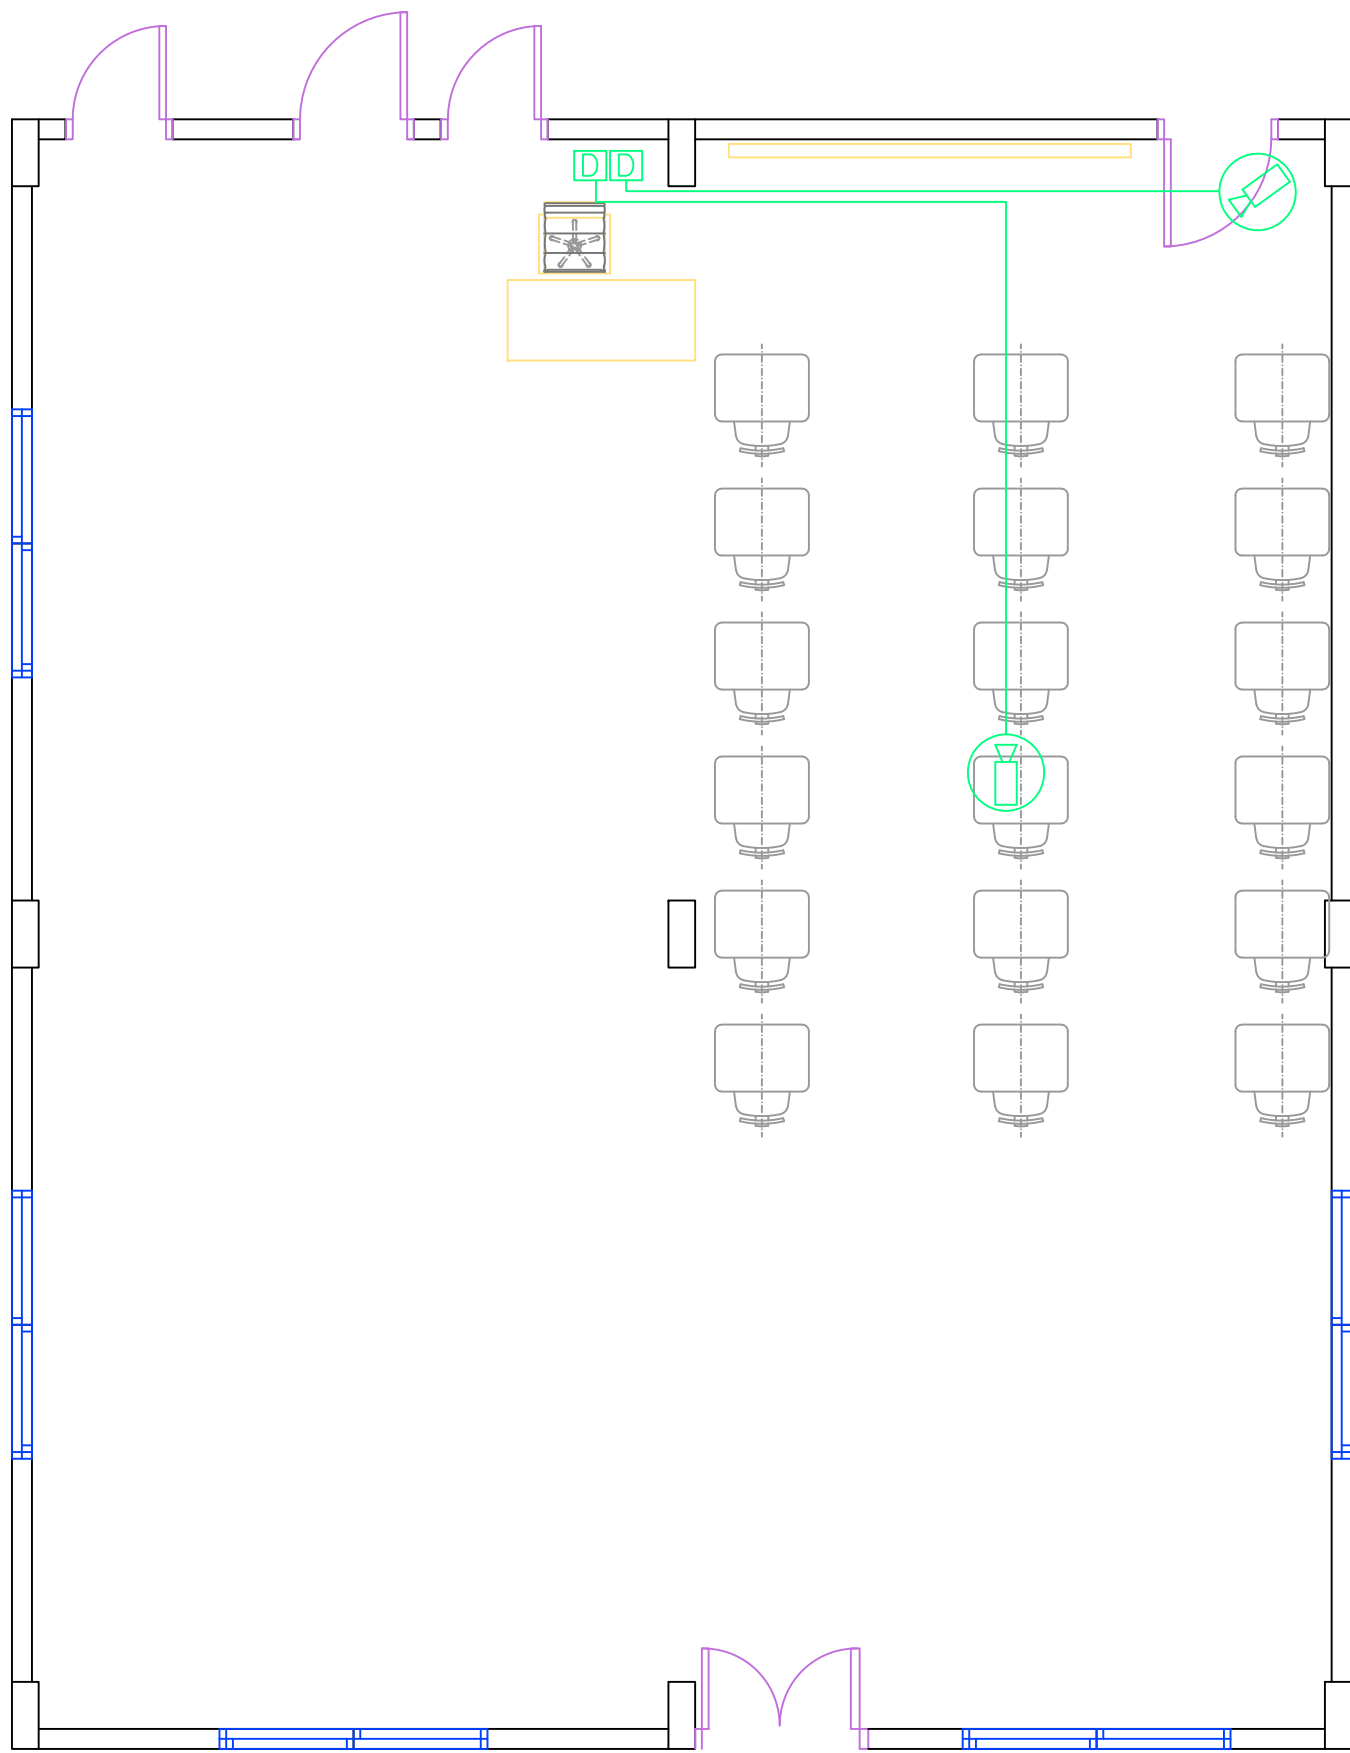

ORGANIZATION

Right To Play Lebanon

PROJECT:

Nahr el Bared Center

PARTNER:

Naba'a

DRAWING

CAMERAS LAYOUT

LEGEND

outlet for camera

RJ45 socket for camera

NOTES:

- -All installation to be exposed in pvc conduits and pvc trunks
- -Existing outlets to be tested. Repair/replace damaged components, if any.
- -Existing conduits can be used.
- -All fixed furniture to be protected while installation
- -All sockets are exposed and installed in pvc trunk
- -Data socket to be connected to main data source of the center