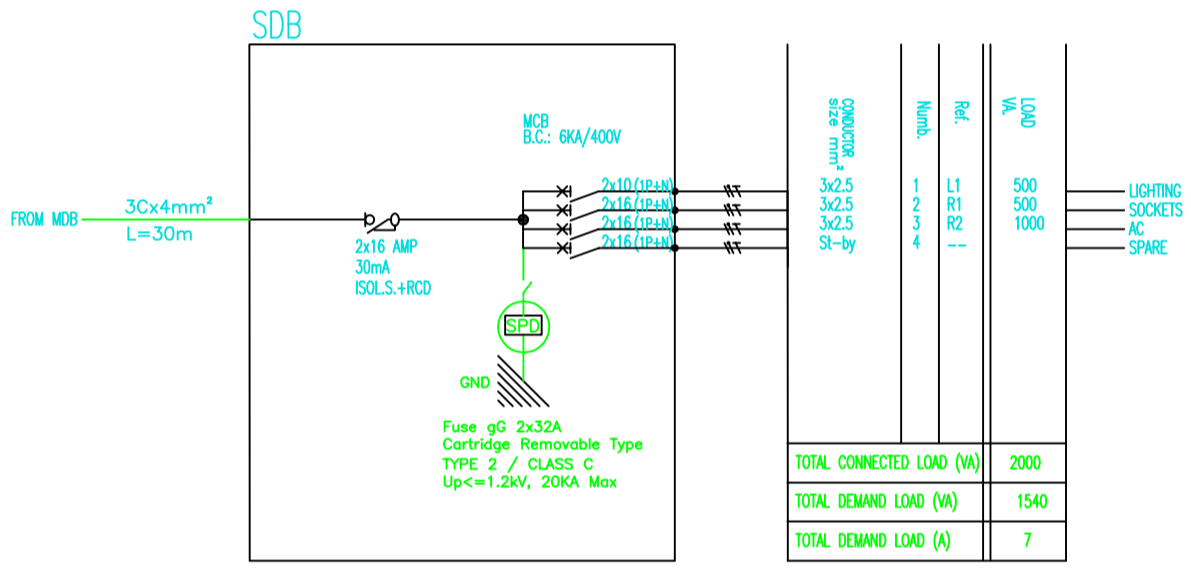

ORGANIZATION
Right To Play Lebanon
PROJECT:
Buss center
PARTNER:
Naba'a
DRAWING
PANEL BOARD LAYOUT
LEGEND