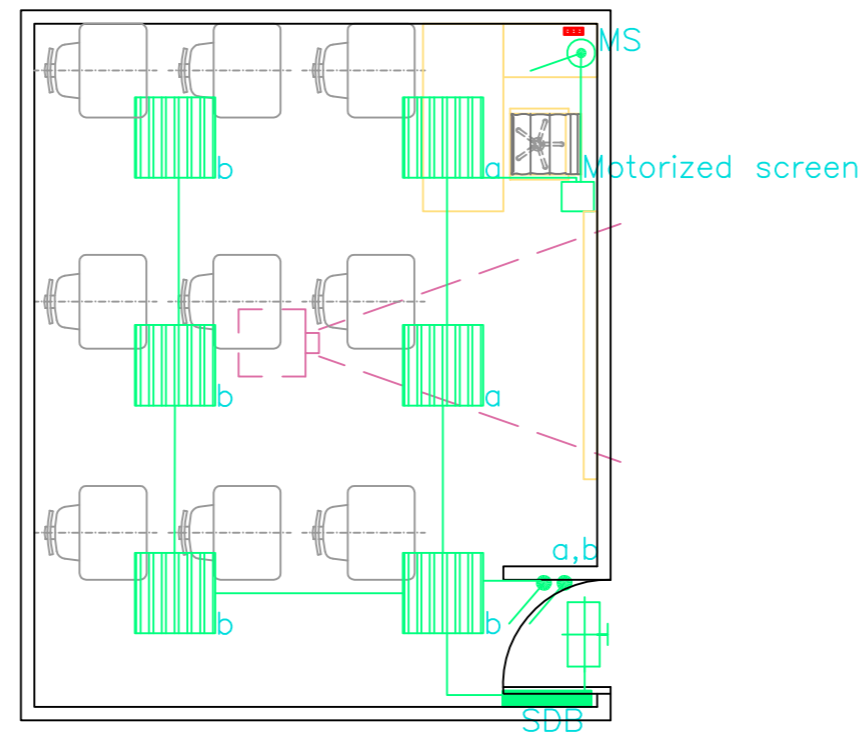

PARTNER:

Mousawat

DRAWING

LIGHTING LAYOUT

LEGEND

-  60x60cm led panel
-  Emergency light
-  one way switch
-  up/down switch
-  outlet for motorized screen
-  panel board

NOTES:

- All installation to be exposed in pvc conduits and trunks
- Existing outlets to be tested. Repair/replace damaged components, if any.
- Existing conduits can be used.
- All fixed furniture to be protected while installation