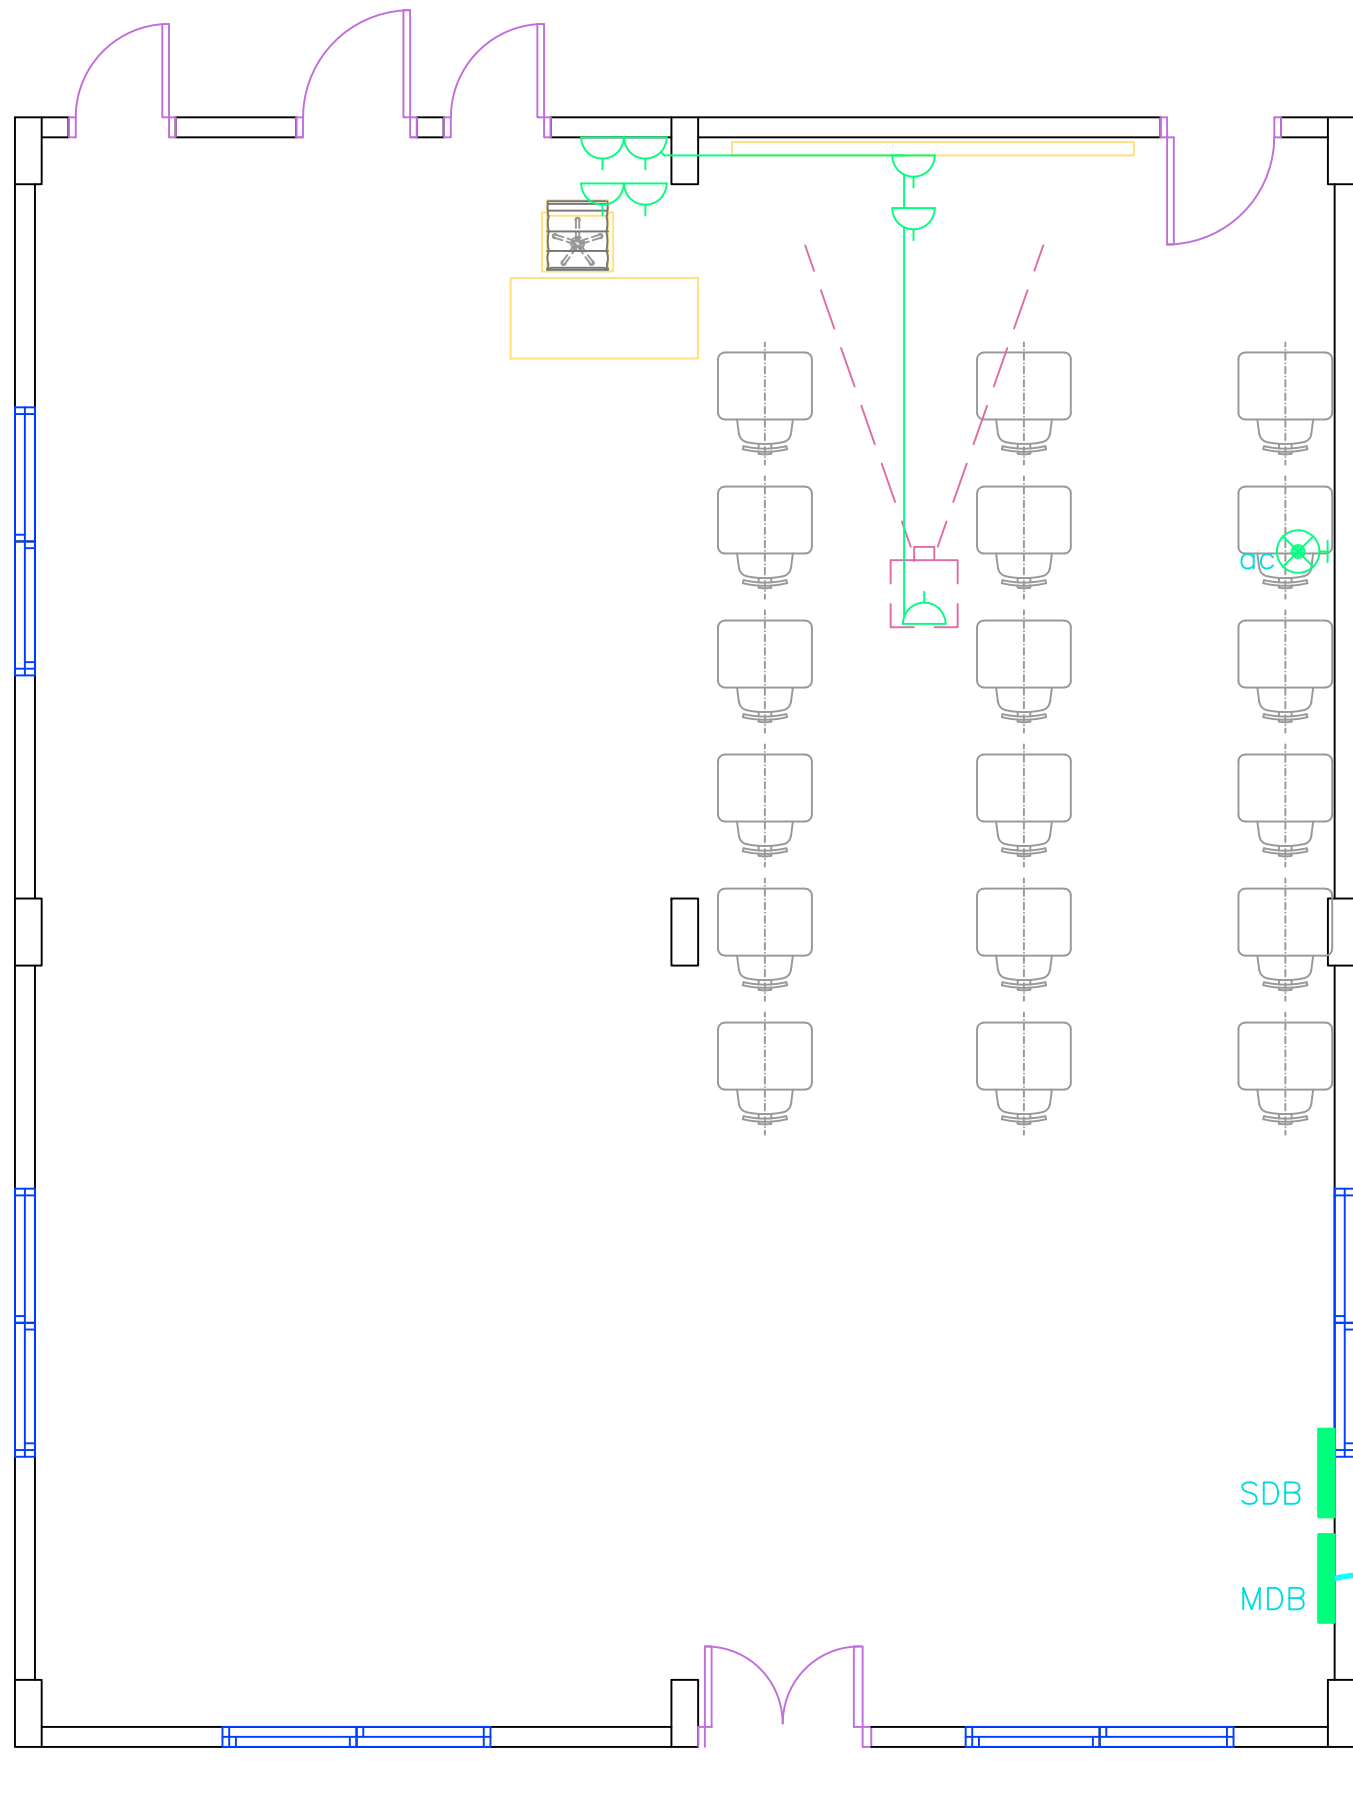

**PARTNER:**

Naba'a

**DRAWING**

**LIGHTING LAYOUT**

**LEGEND**

-  18W recessed led panel
-  Emergency light
-  one way switch
-  up/down switch
-  outlet for motorized screen
-  panel board

**NOTES:**

- All installation to be exposed in pvc conduits and trunks
- Existing outlets to be tested. Repair/replace damaged components, if any.
- Existing conduits can be used.
- All fixed furniture to be protected while installation