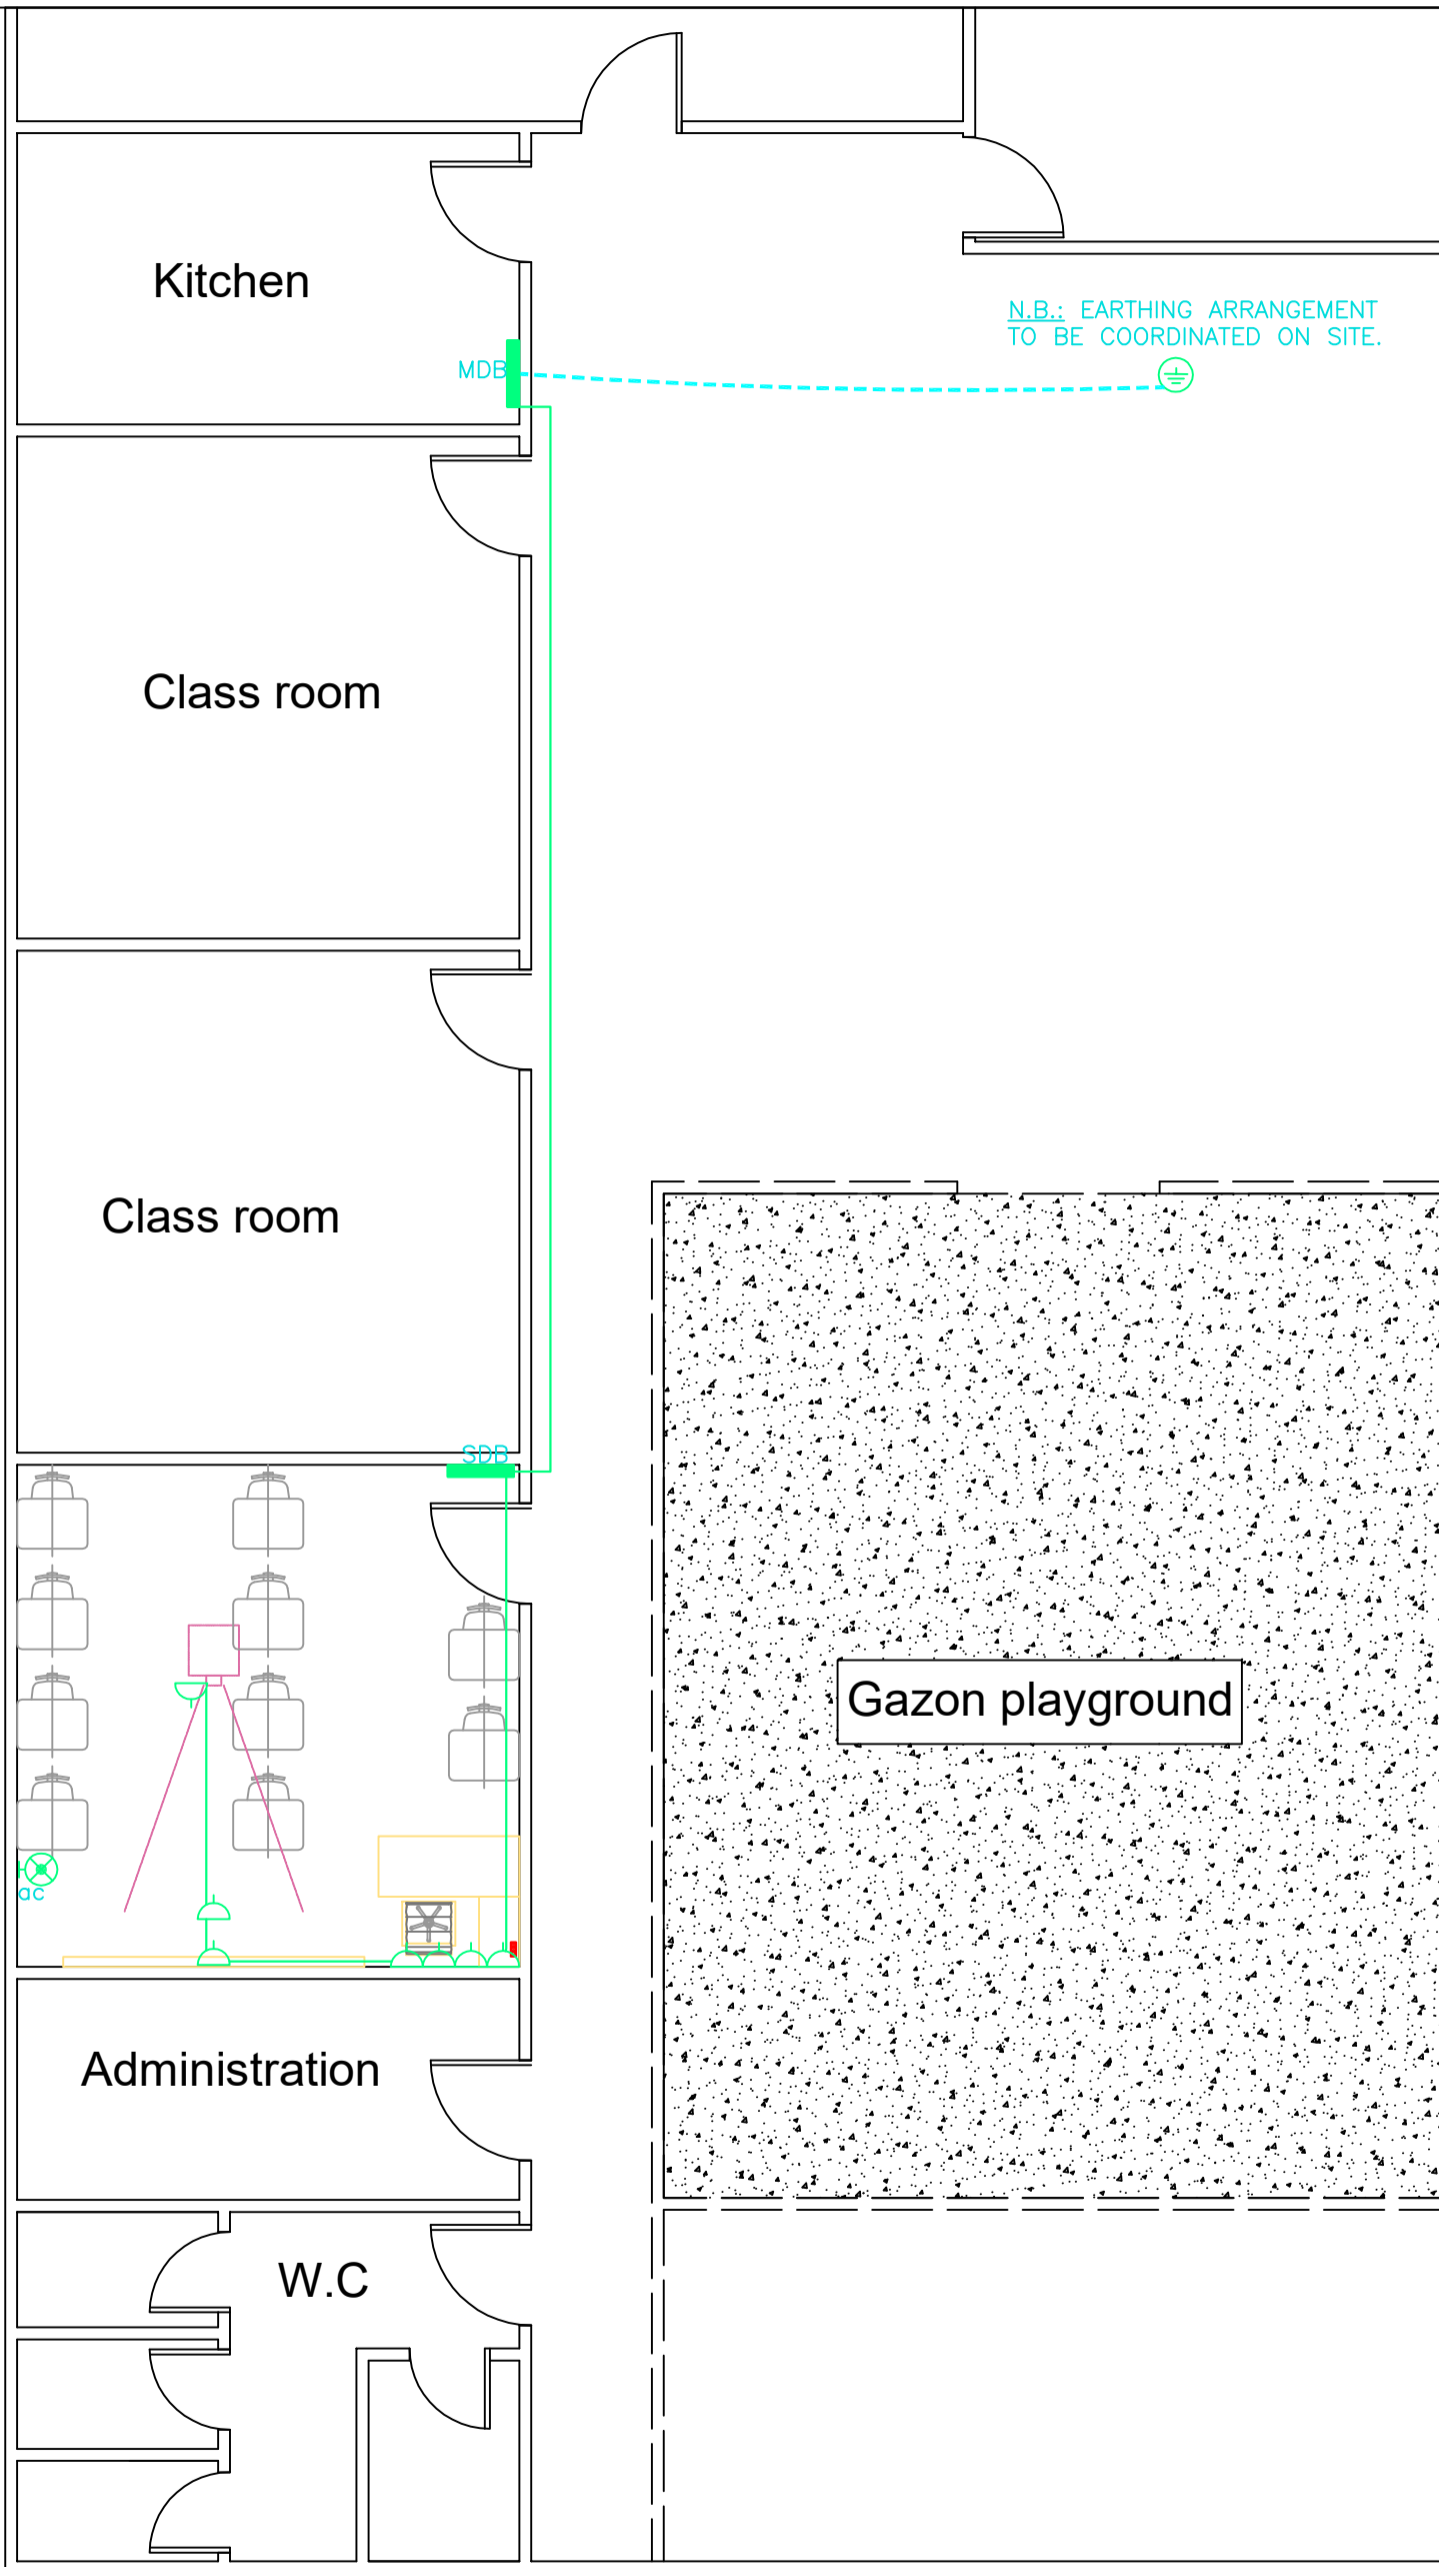

**PARTNER:**

Naba'a

**DRAWING**

**LIGHTING LAYOUT**

**LEGEND**

-  60x60cm led panel
-  Emergency light
-  one way switch
-  up/down switch
-  outlet for motorized screen
-  panel board

**NOTES:**

- All installation to be exposed in pvc conduits and trunks
- Existing outlets to be tested. Repair/replace damaged components, if any.
- Existing conduits can be used.
- All fixed furniture to be protected while installation