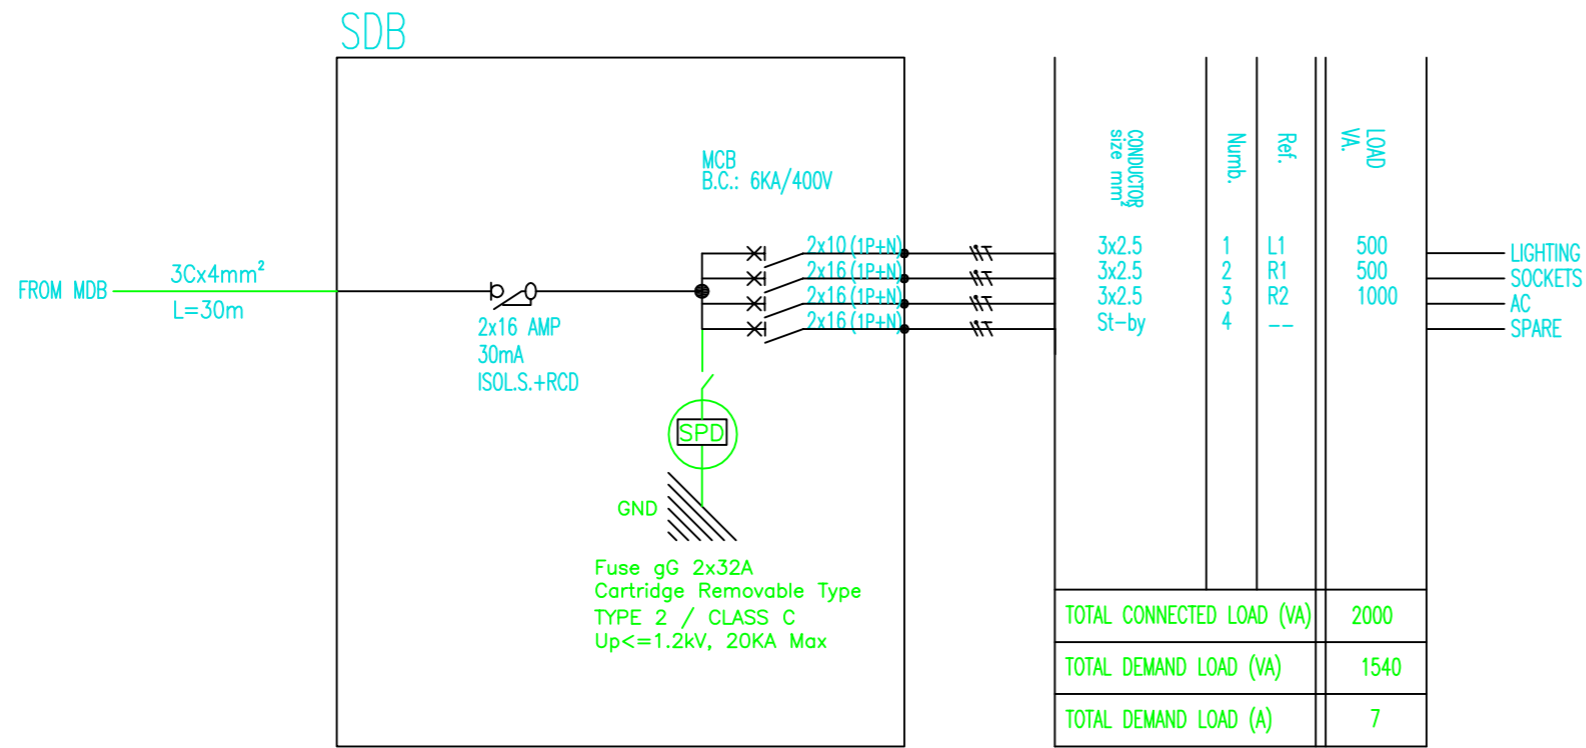

ORGANIZATION

Right To Play Lebanon

PROJECT:

Chatila Center

PARTNER:

Mousawat

DRAWING

PANEL BOARD LAYOUT