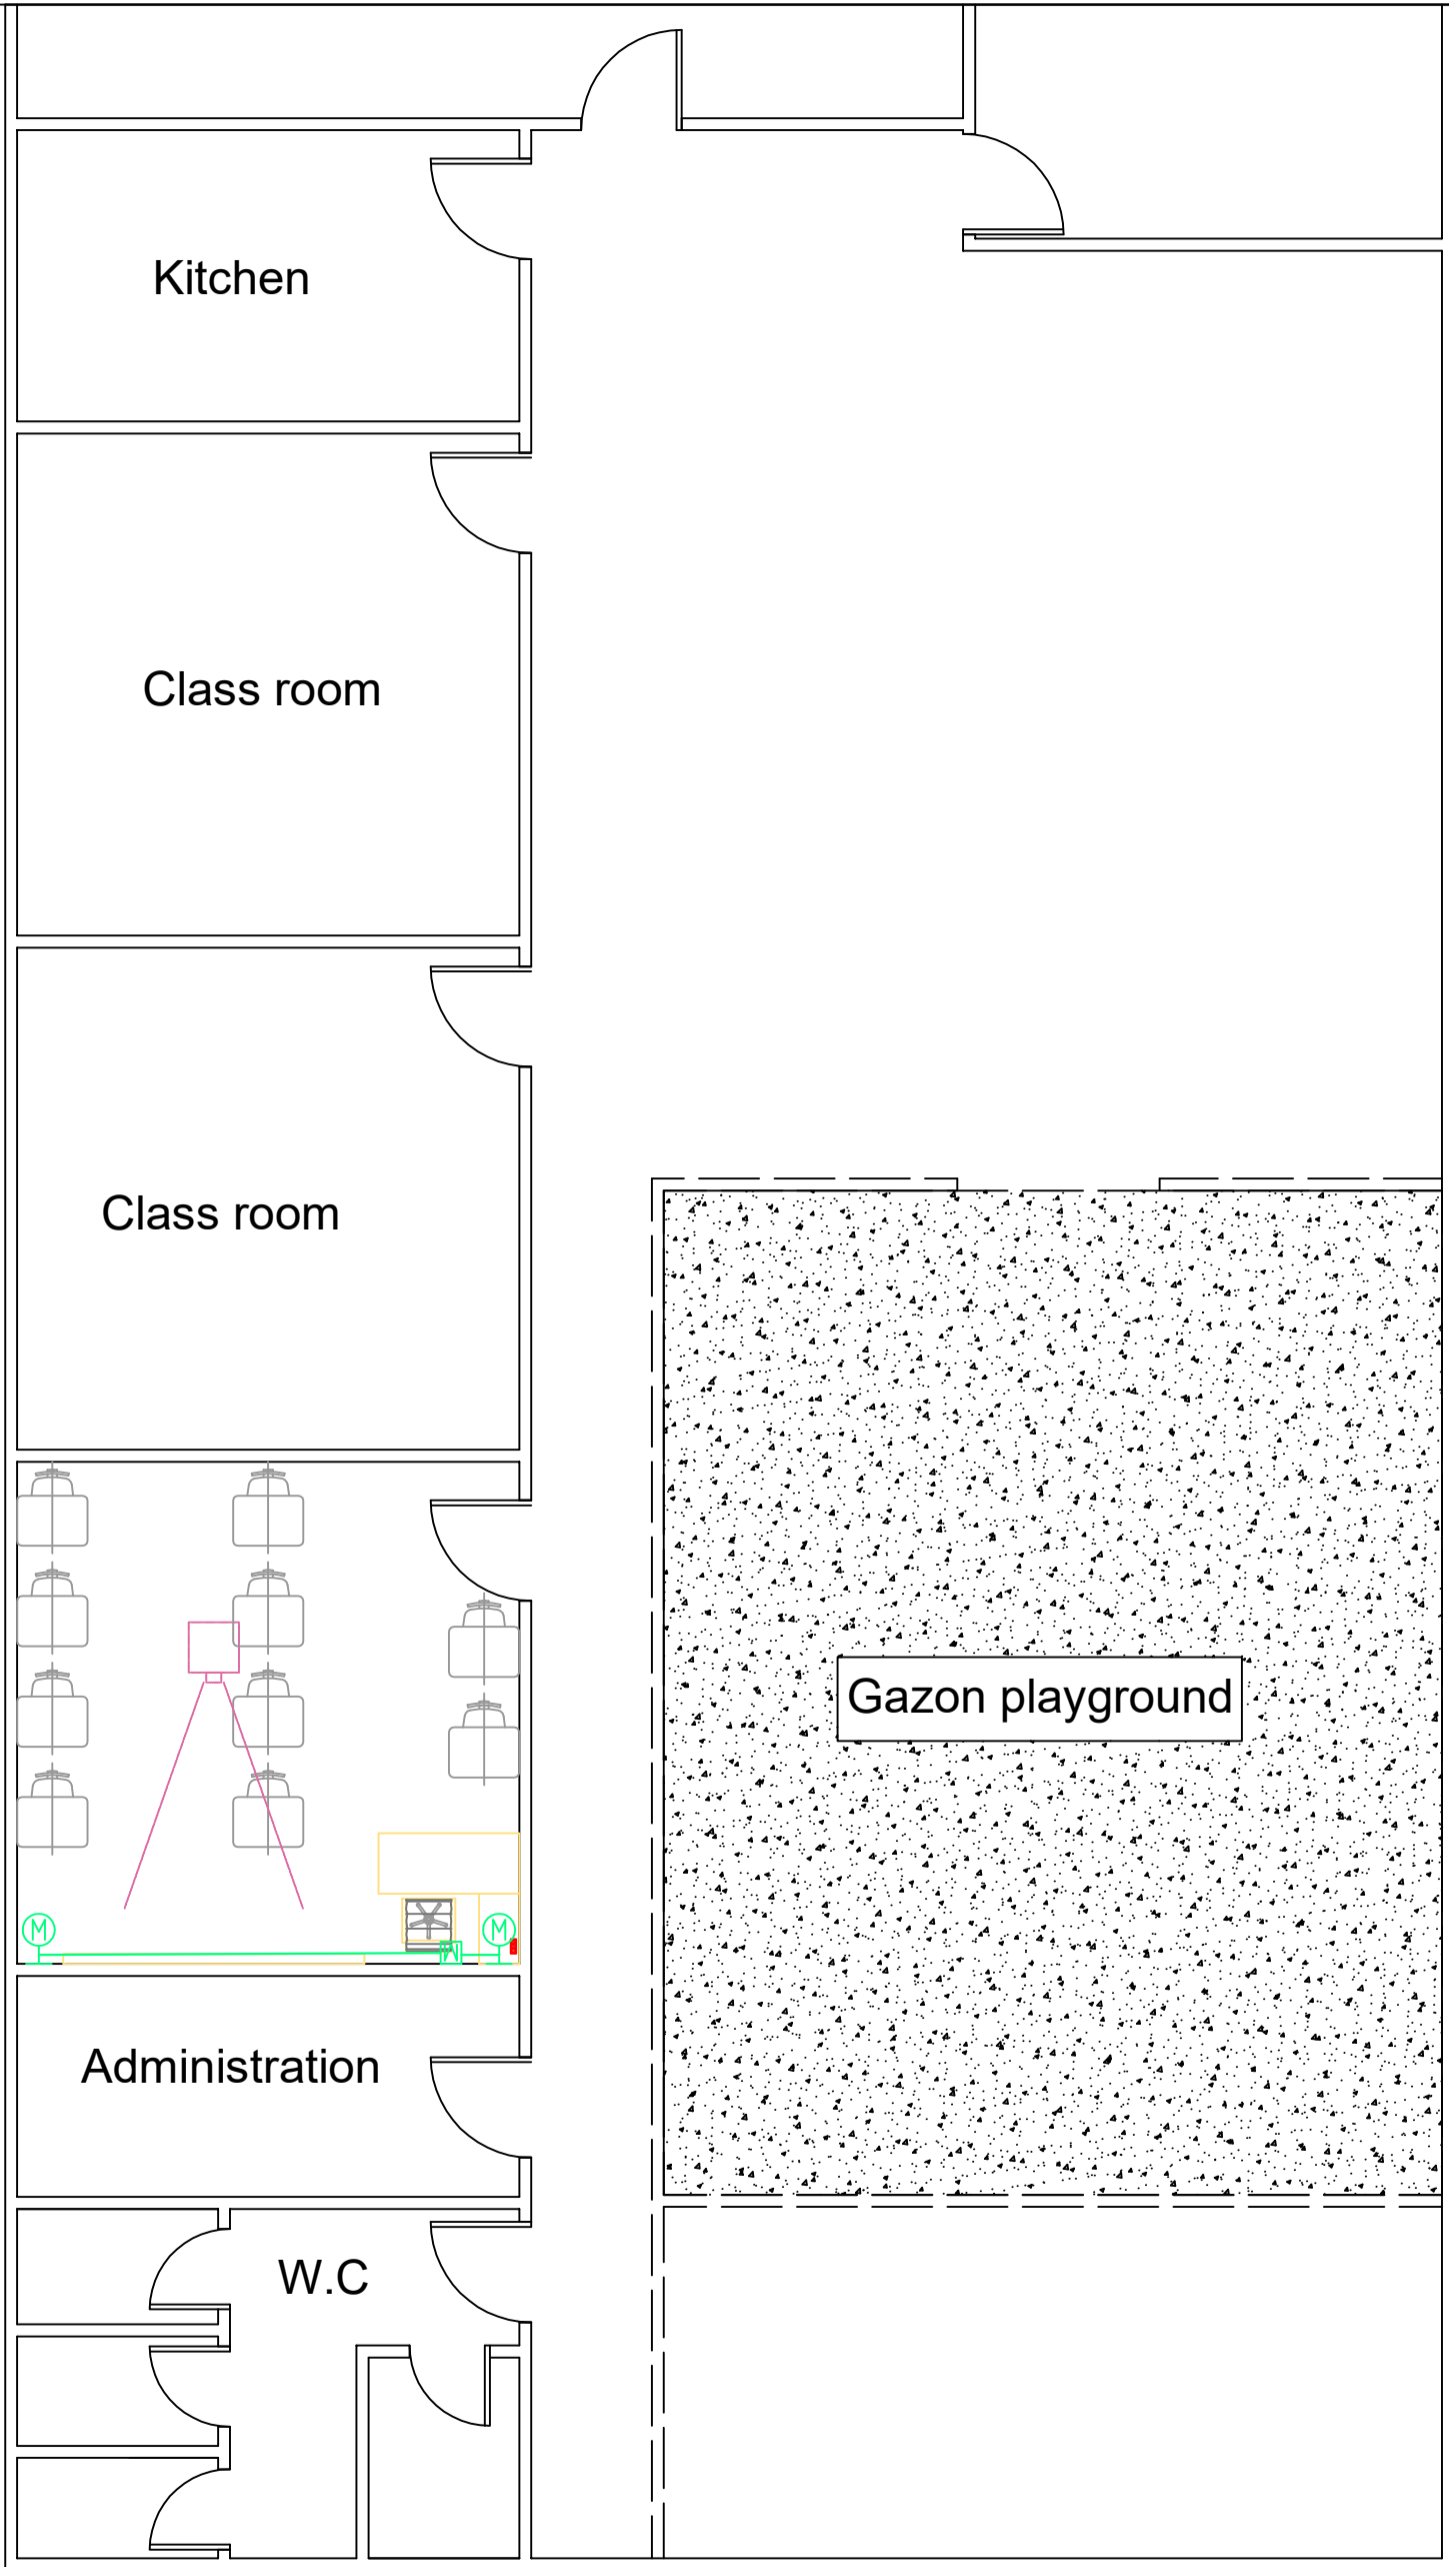

**LEGEND**

▼ Data socket

Wifi outlet

□ HDMI outlet

**NOTES:**

- All installation to be exposed in pvc conduits and pvc trunks
- Existing outlets to be tested. Repair/replace damaged components, if any.
- Existing conduits can be used.
- All fixed furniture to be protected while installation
- All sockets are exposed and installed in pvc trunk
- Data socket to be connected to main data source of the center