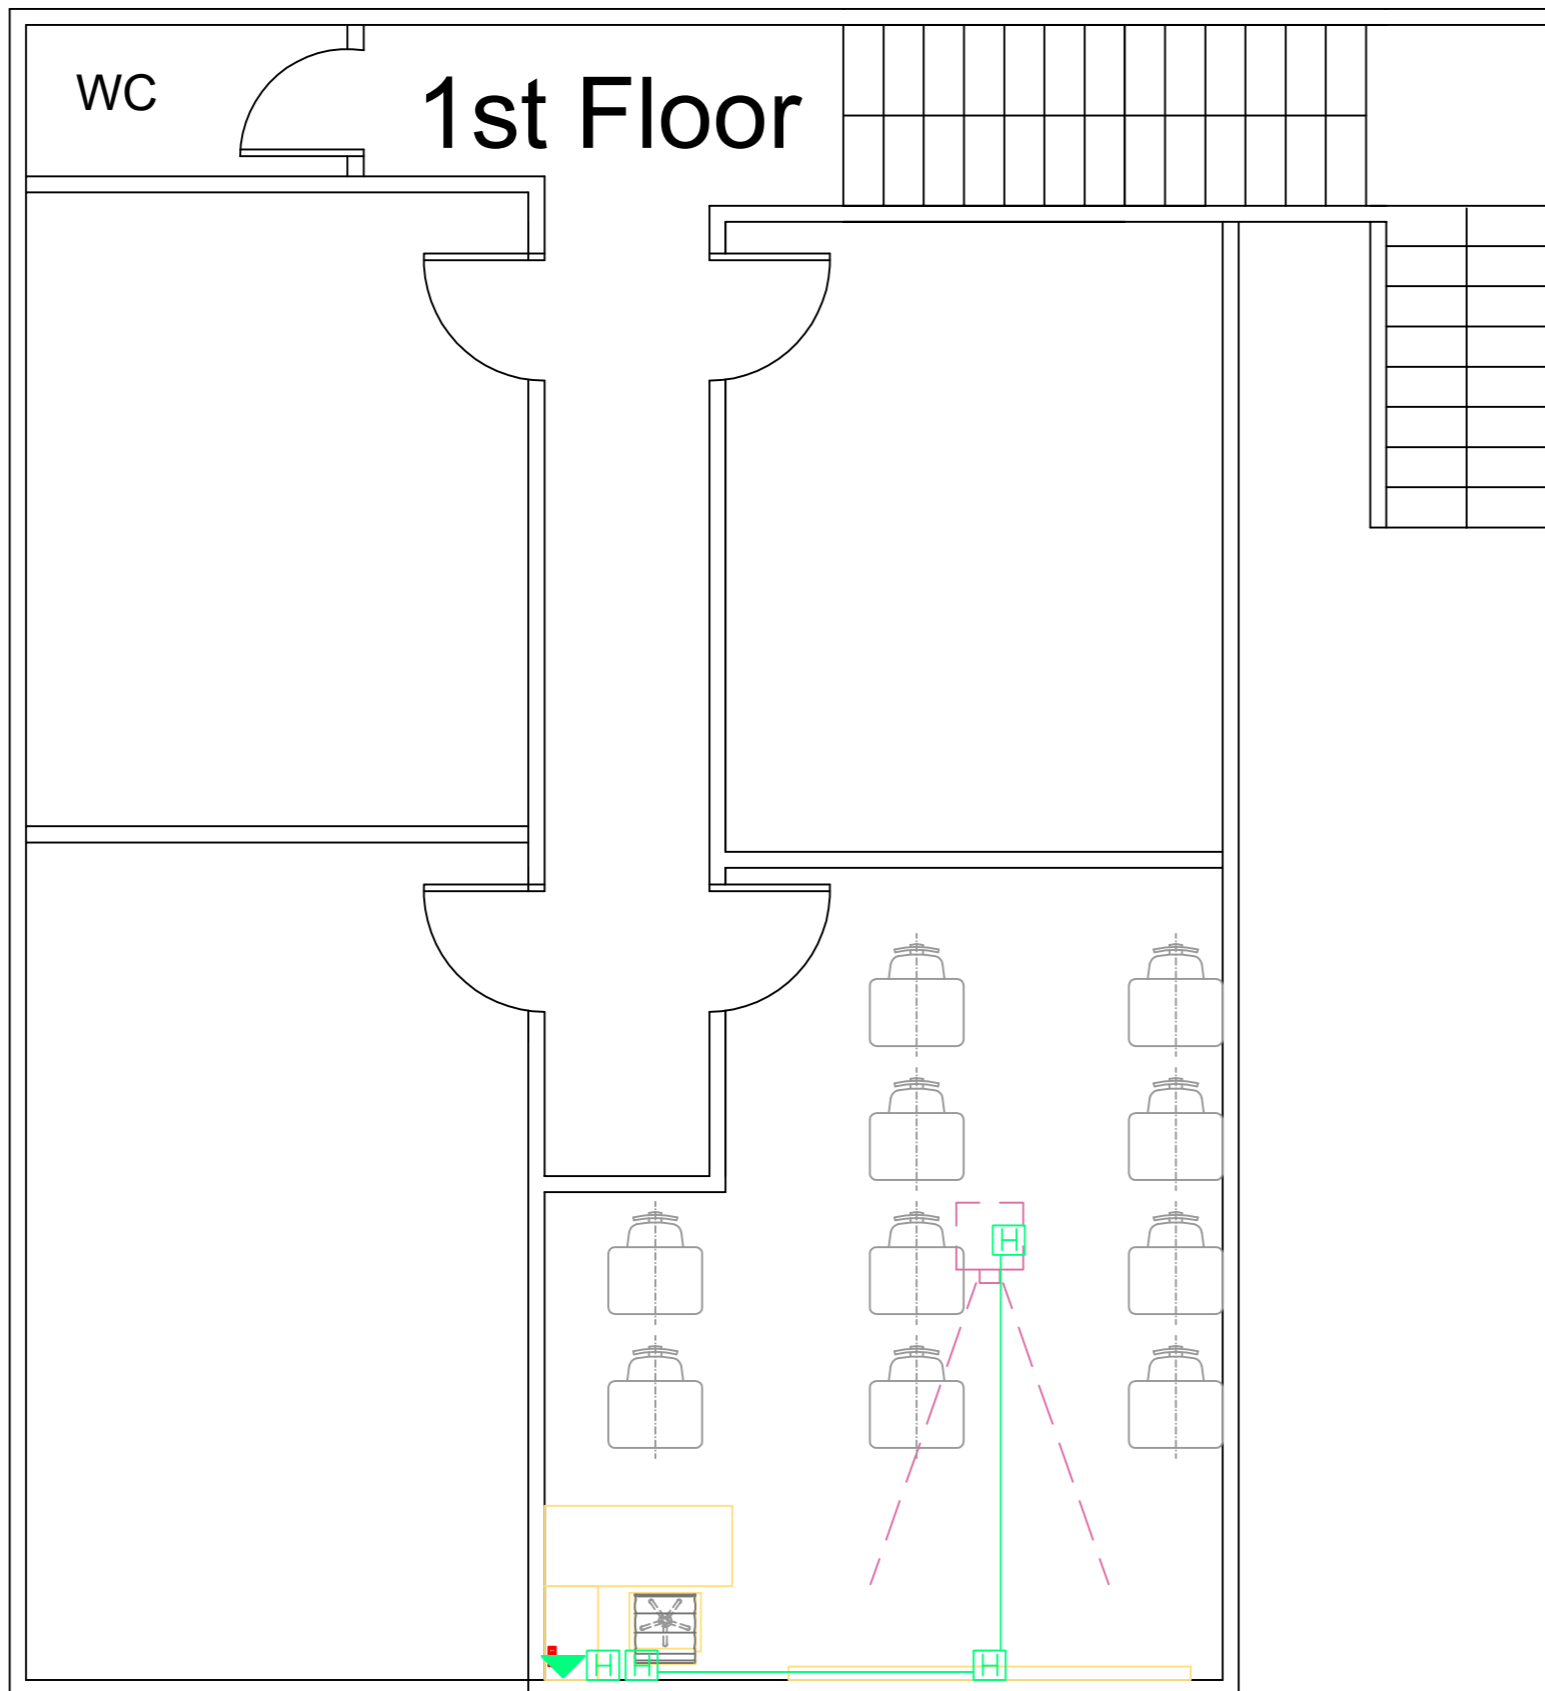

ORGANIZATION

Right To Play Lebanon

PROJECT:

Ein el Helwe Center

PARTNER:

Naba'a

DRAWING

LOW CURRENT LAYOUT

LEGEND

▼ Data socket

WiFi outlet

H HDMI outlet

NOTES:

- -All installation to be exposed in pvc conduits and pvc trunks
- -Existing outlets to be tested. Repair/replace damaged components, if any.
- -Existing conduits can be used.
- -All fixed furniture to be protected while installation
- -All sockets are exposed and installed in pvc trunk
- -Data socket to be connected to main data source of the center