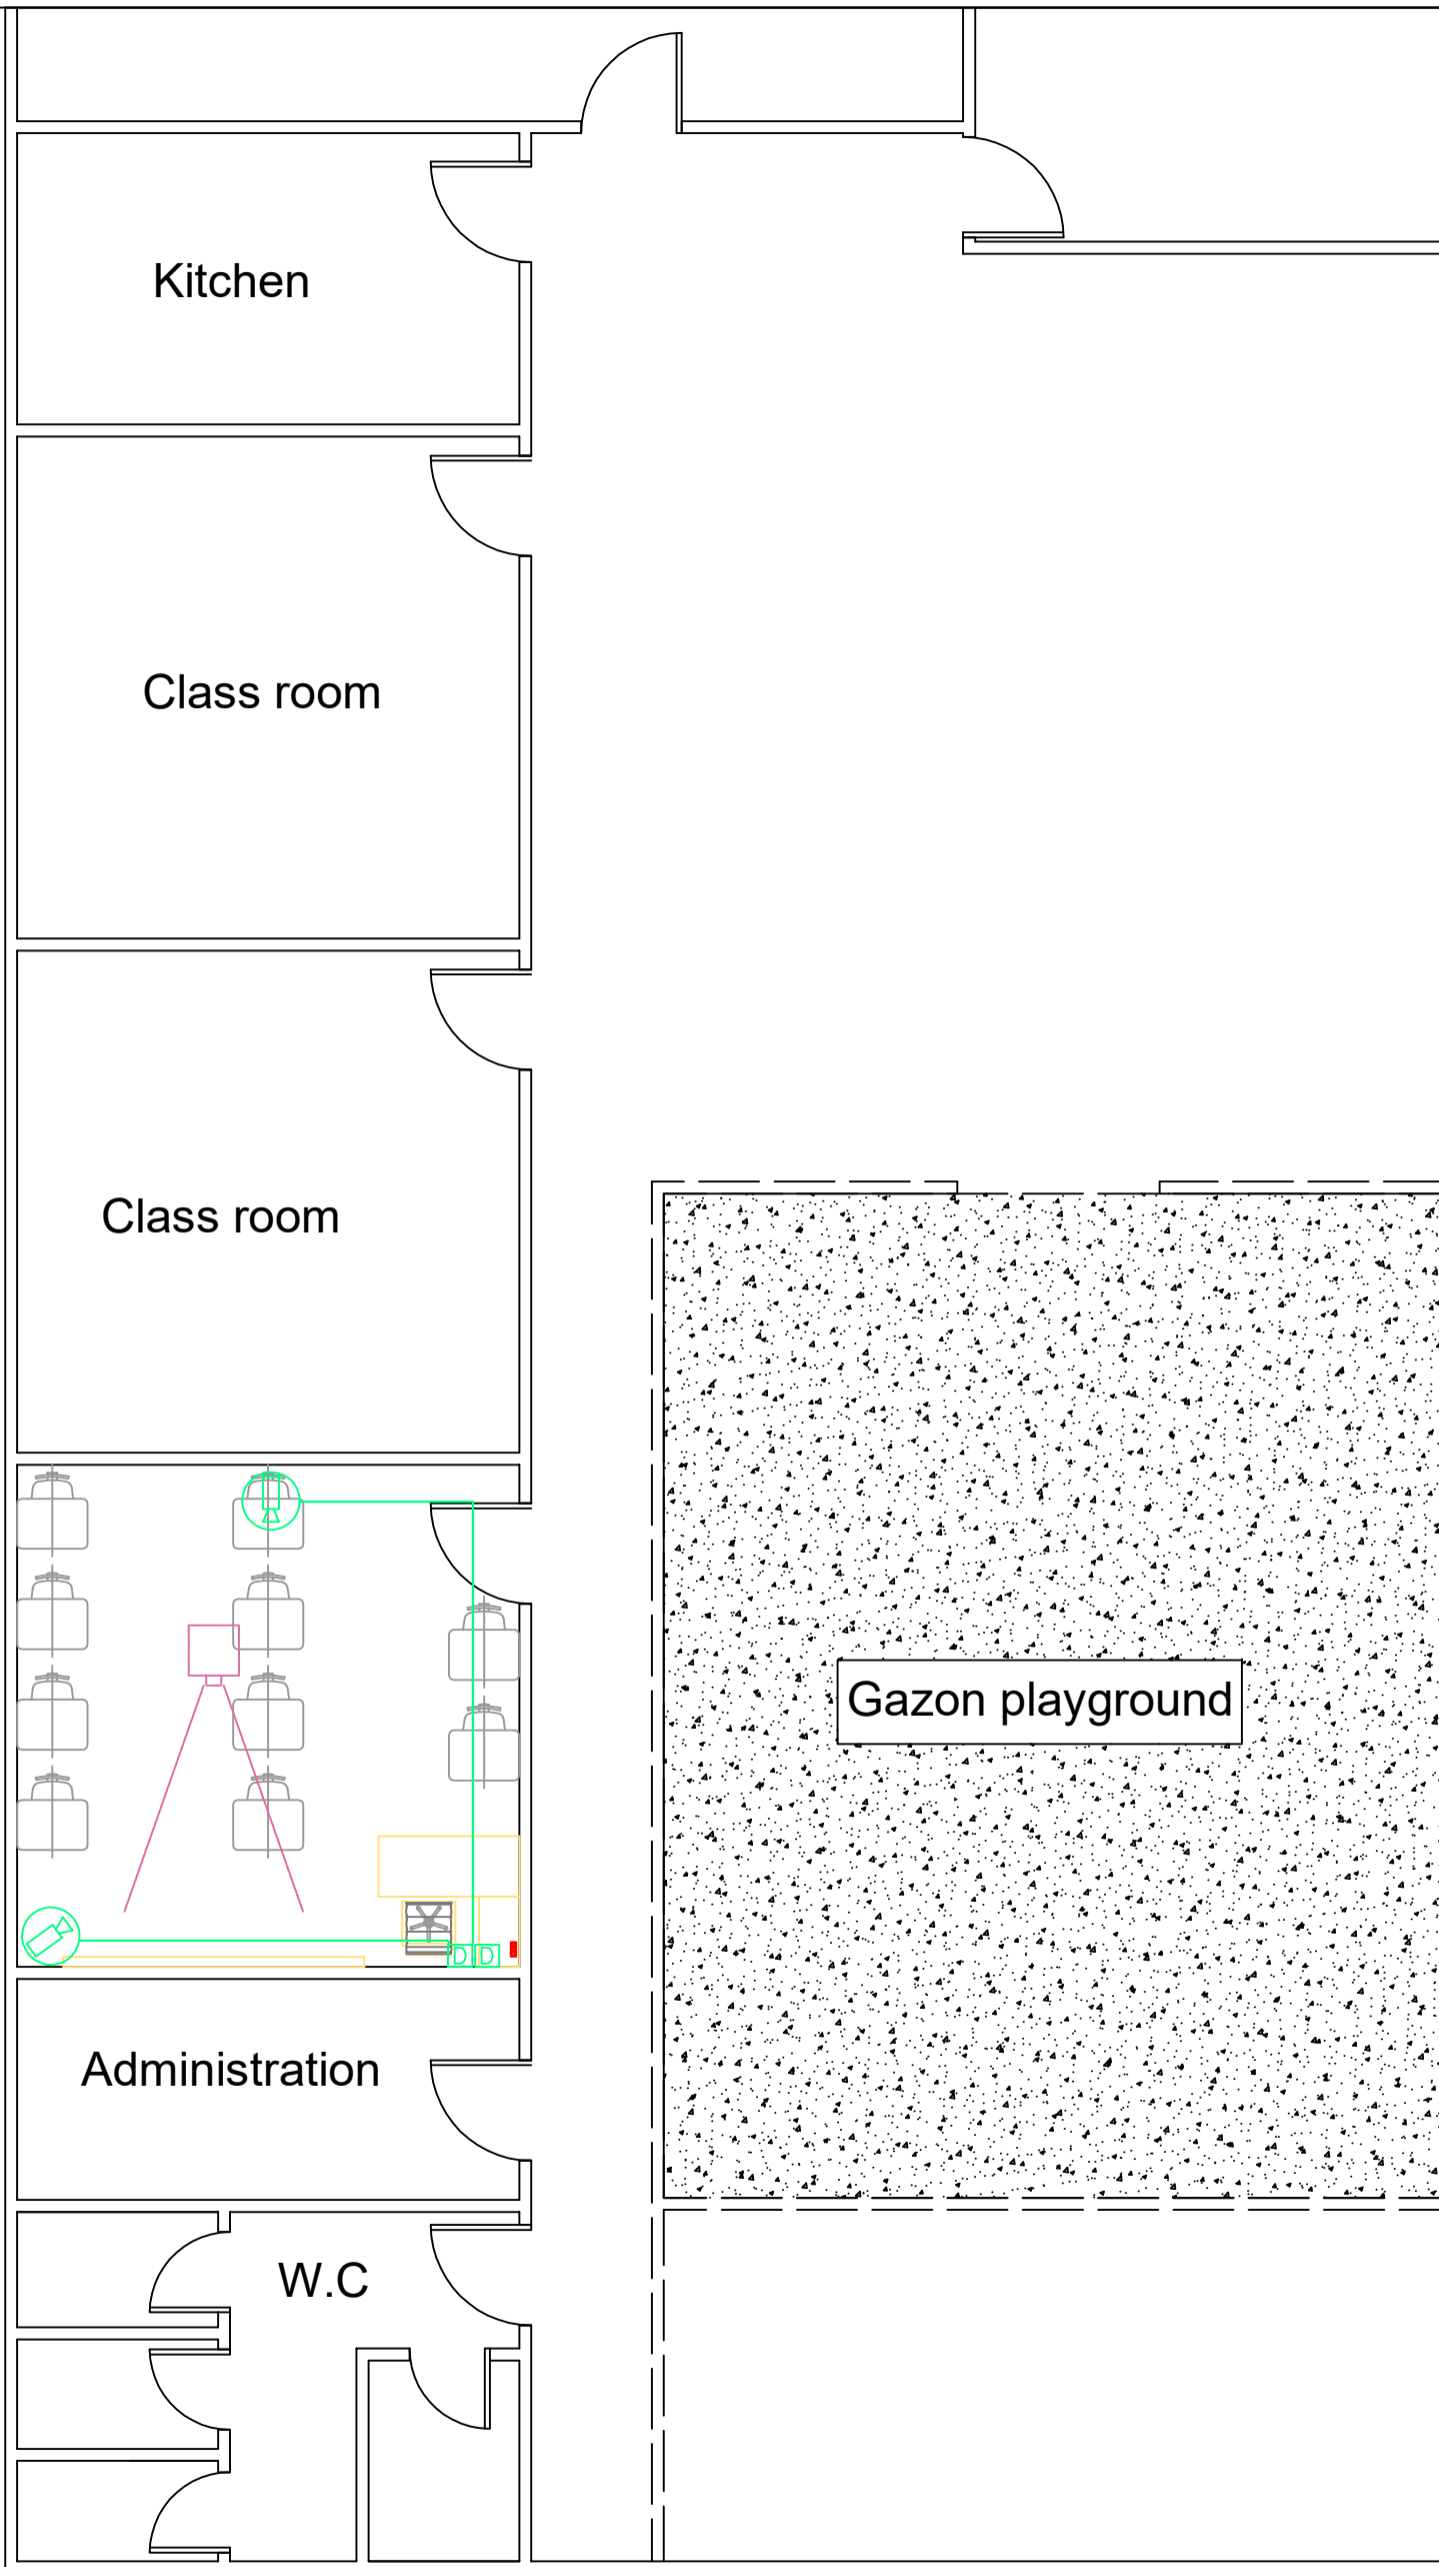

ORGANIZATION

Right To Play Lebanon

PROJECT:

Rashidiye center

PARTNER:

Naba'a

DRAWING

CAMERAS LAYOUT

LEGEND

outlet for camera

RJ45 socket for camera

NOTES:
-All installation to be exposed in pvc conduits and pvc trunks
-Existing outlets to be tested. Repair/replace damaged components, if any.
-Existing conduits can be used.
-All fixed furniture to be protected while installation
-All sockets are exposed and installed in pvc trunk
-Data socket to be connected to main data source of the center