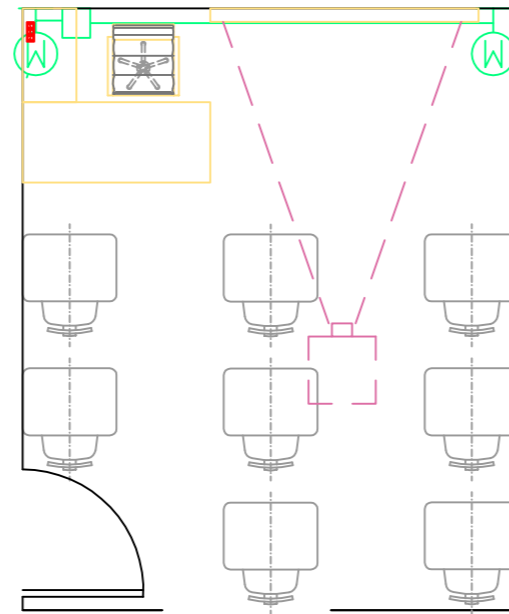

ORGANIZATION

Right To Play Lebanon

PROJECT:

Chatila Center

PARTNER:

Mousawat

DRAWING

SPEAKER LAYOUT

LEGEND

amplifier outlet

Speaker outlet

NOTES:

- -All installation to be exposed in pvc conduits and pvc trunks
- -Existing outlets to be tested. Repair/replace damaged components, if any.
- -Existing conduits can be used.
- -All fixed furniture to be protected while installation
- -All sockets are exposed and installed in pvc trunk
- -Data socket to be connected to main data source of the center