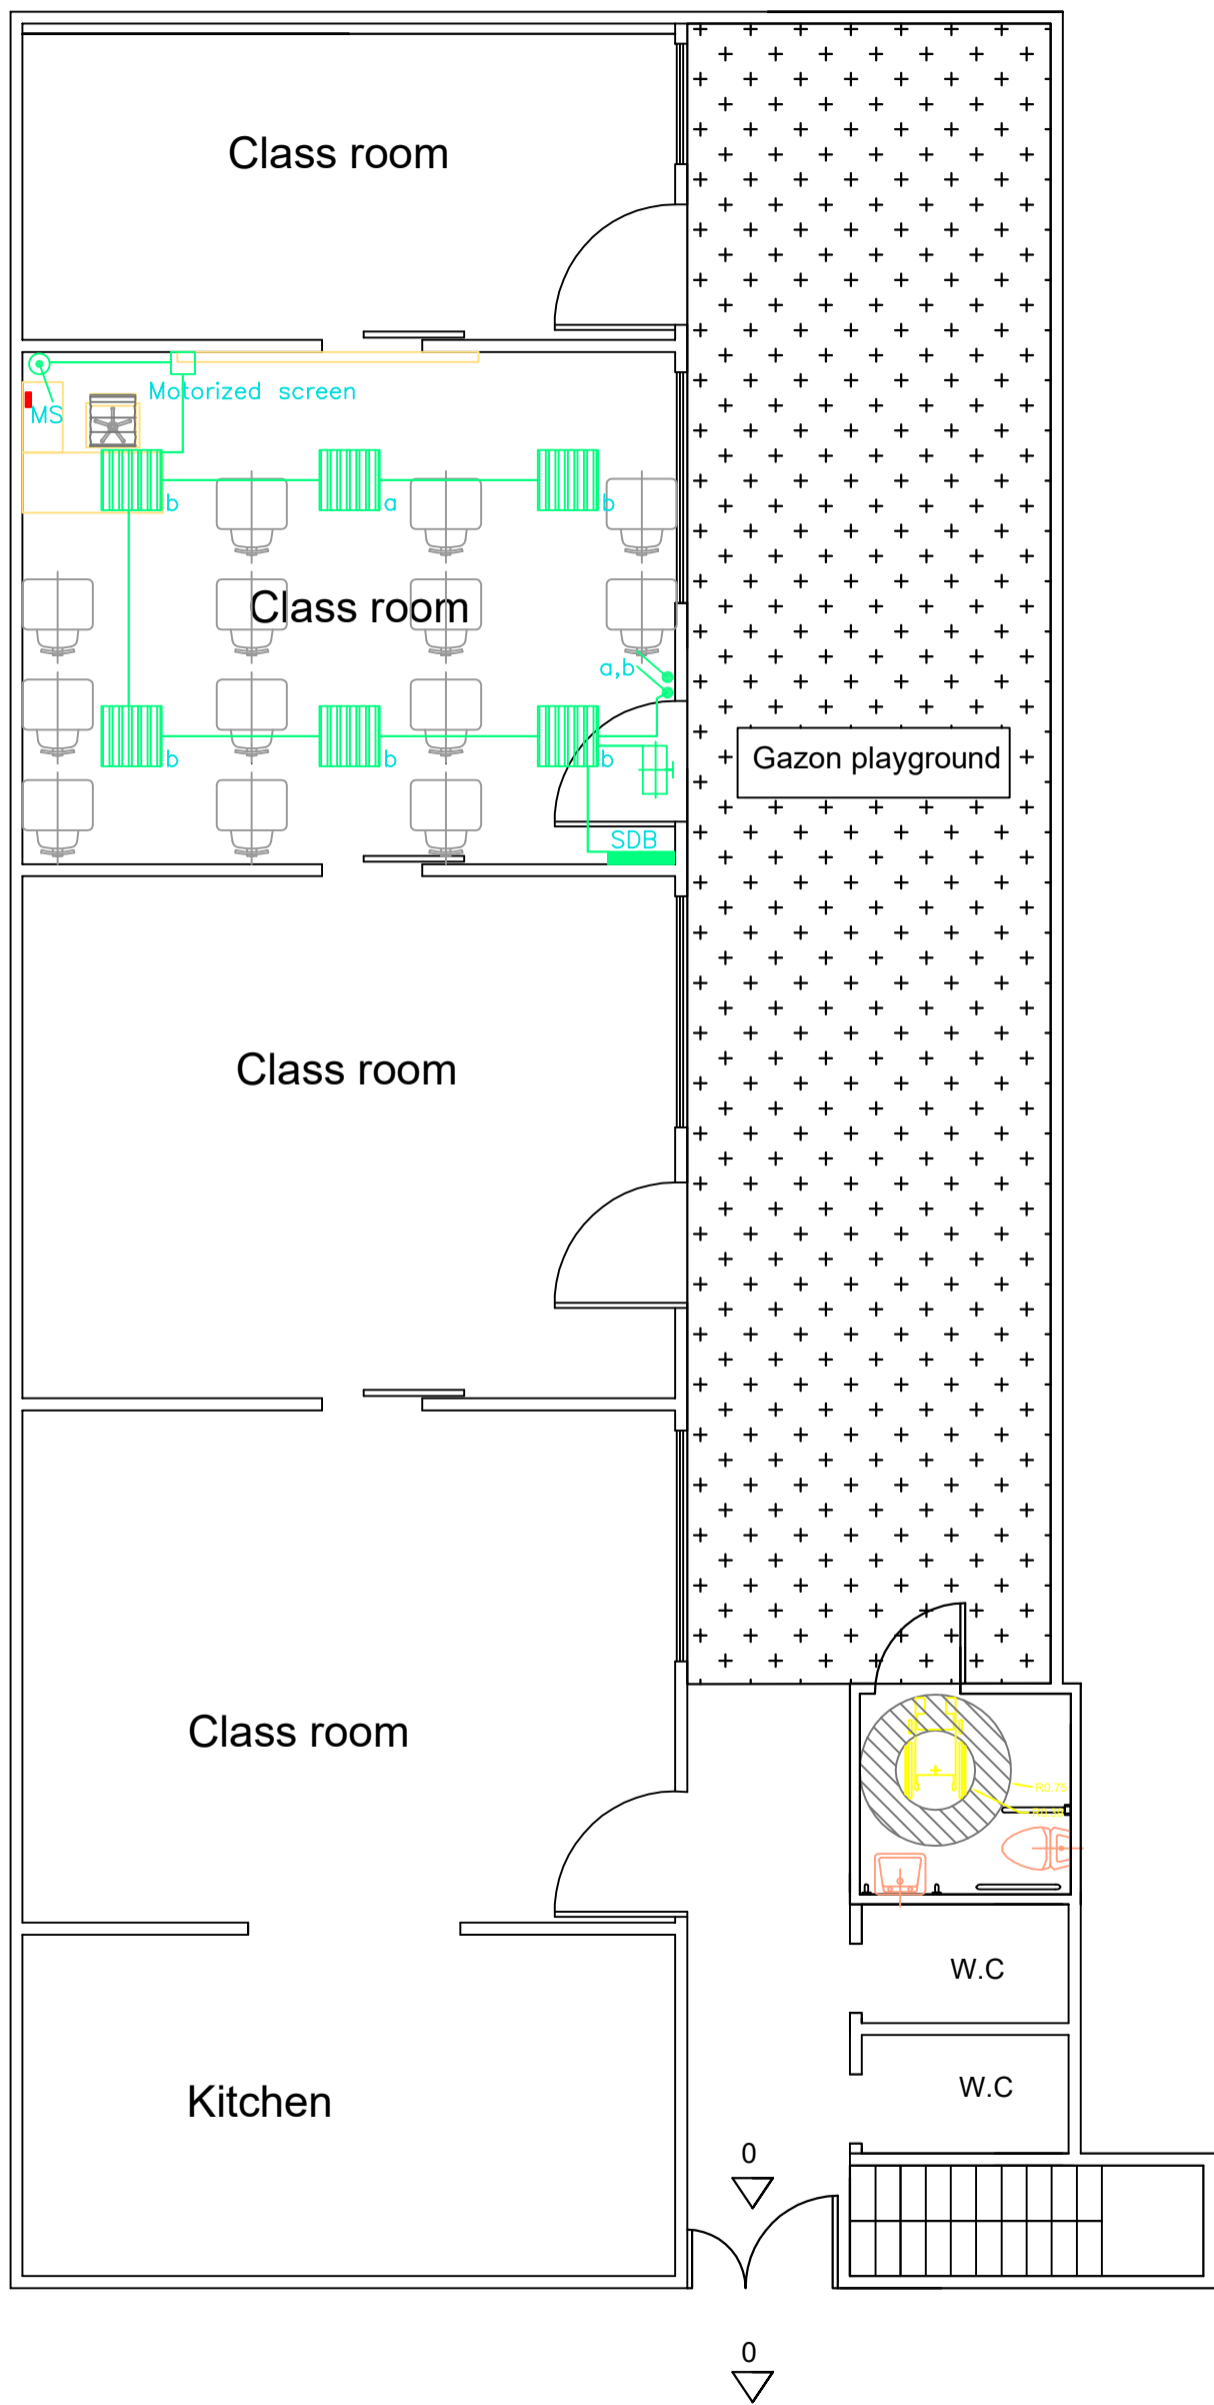

ORGANIZATION

Right To Play Lebanon

PROJECT:

Buss center

PARTNER:

Naba'a

DRAWING

LIGHTING LAYOUT

LEGEND

- 60x60cm led panel
- Emergency light
- one way switch
- up/down switch
- outlet for motorized screen
- panel board

NOTES:
-All installation to be exposed in pvc conduits and trunks
-Existing outlets to be tested. Repair/replace damaged components, if any.
-Existing conduits can be used.
-All fixed furniture to be protected while installation