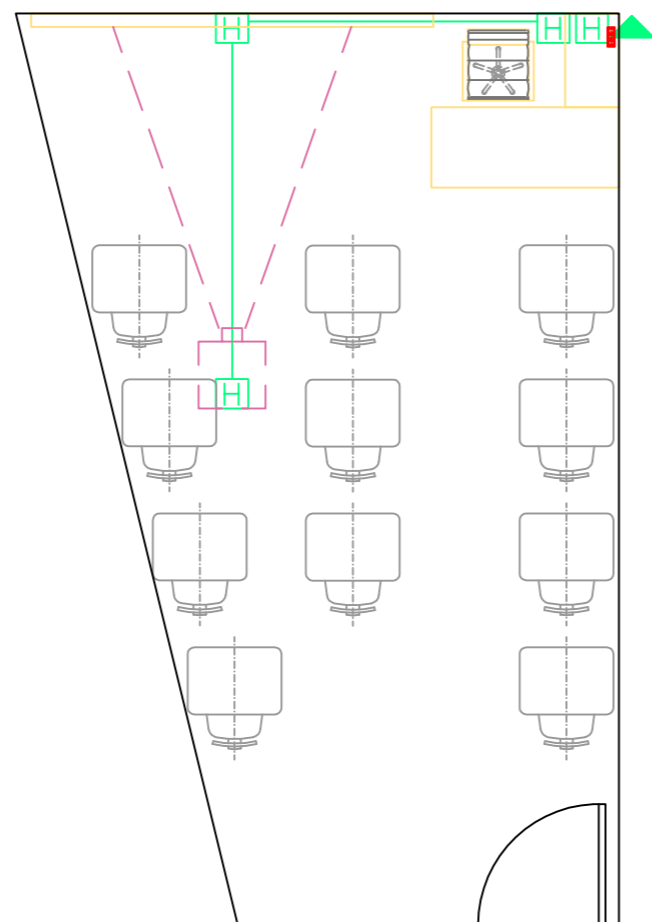

ORGANIZATION

Right To Play Lebanon

PROJECT:

Mar Elias Center

PARTNER:

Mousawat

DRAWING

LOW CURRENT LAYOUT

LEGEND

▼ Data socket

Wifi outlet

□ HDMI outlet

NOTES:

- -All installation to be exposed in pvc conduits and pvc trunks
- -Existing outlets to be tested. Repair/replace damaged components, if any.
- -Existing conduits can be used.
- -All fixed furniture to be protected while installation
- -All sockets are exposed and installed in pvc trunk
- -Data socket to be connected to main data source of the center