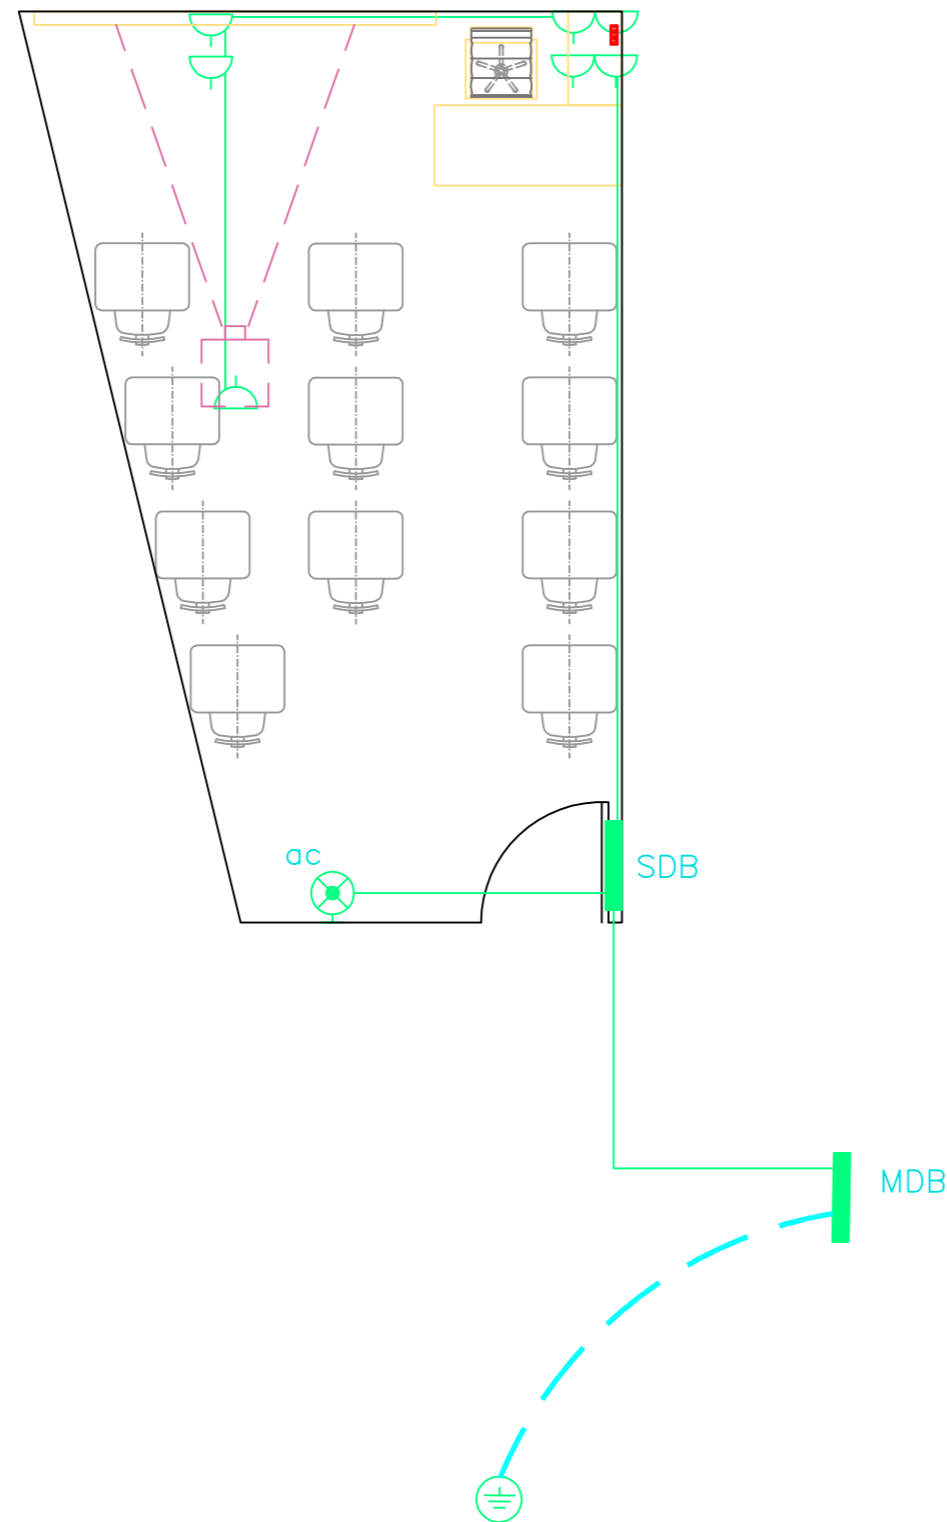

ORGANIZATION
Right To Play Lebanon
PROJECT:
Mar Elias Center
PARTNER:
Mousawat
DRAWING
POWER LAYOUT

LEGEND

	power socket
	earthing rod
	panel board
	ac outlet

NOTES:

- -All installation to be exposed in pvc conduits and pvc trunks
- -Existing outlets to be tested. Repair/replace damaged components, if any.
- -Existing conduits can be used.
- -All fixed furniture to be protected while installation
- -All sockets are exposed and installed in pvc trunk
- -Exact location for ac to be coordinated on site

N.B.: EARTHING ARRANGEMENT TO BE COORDINATED ON SITE.