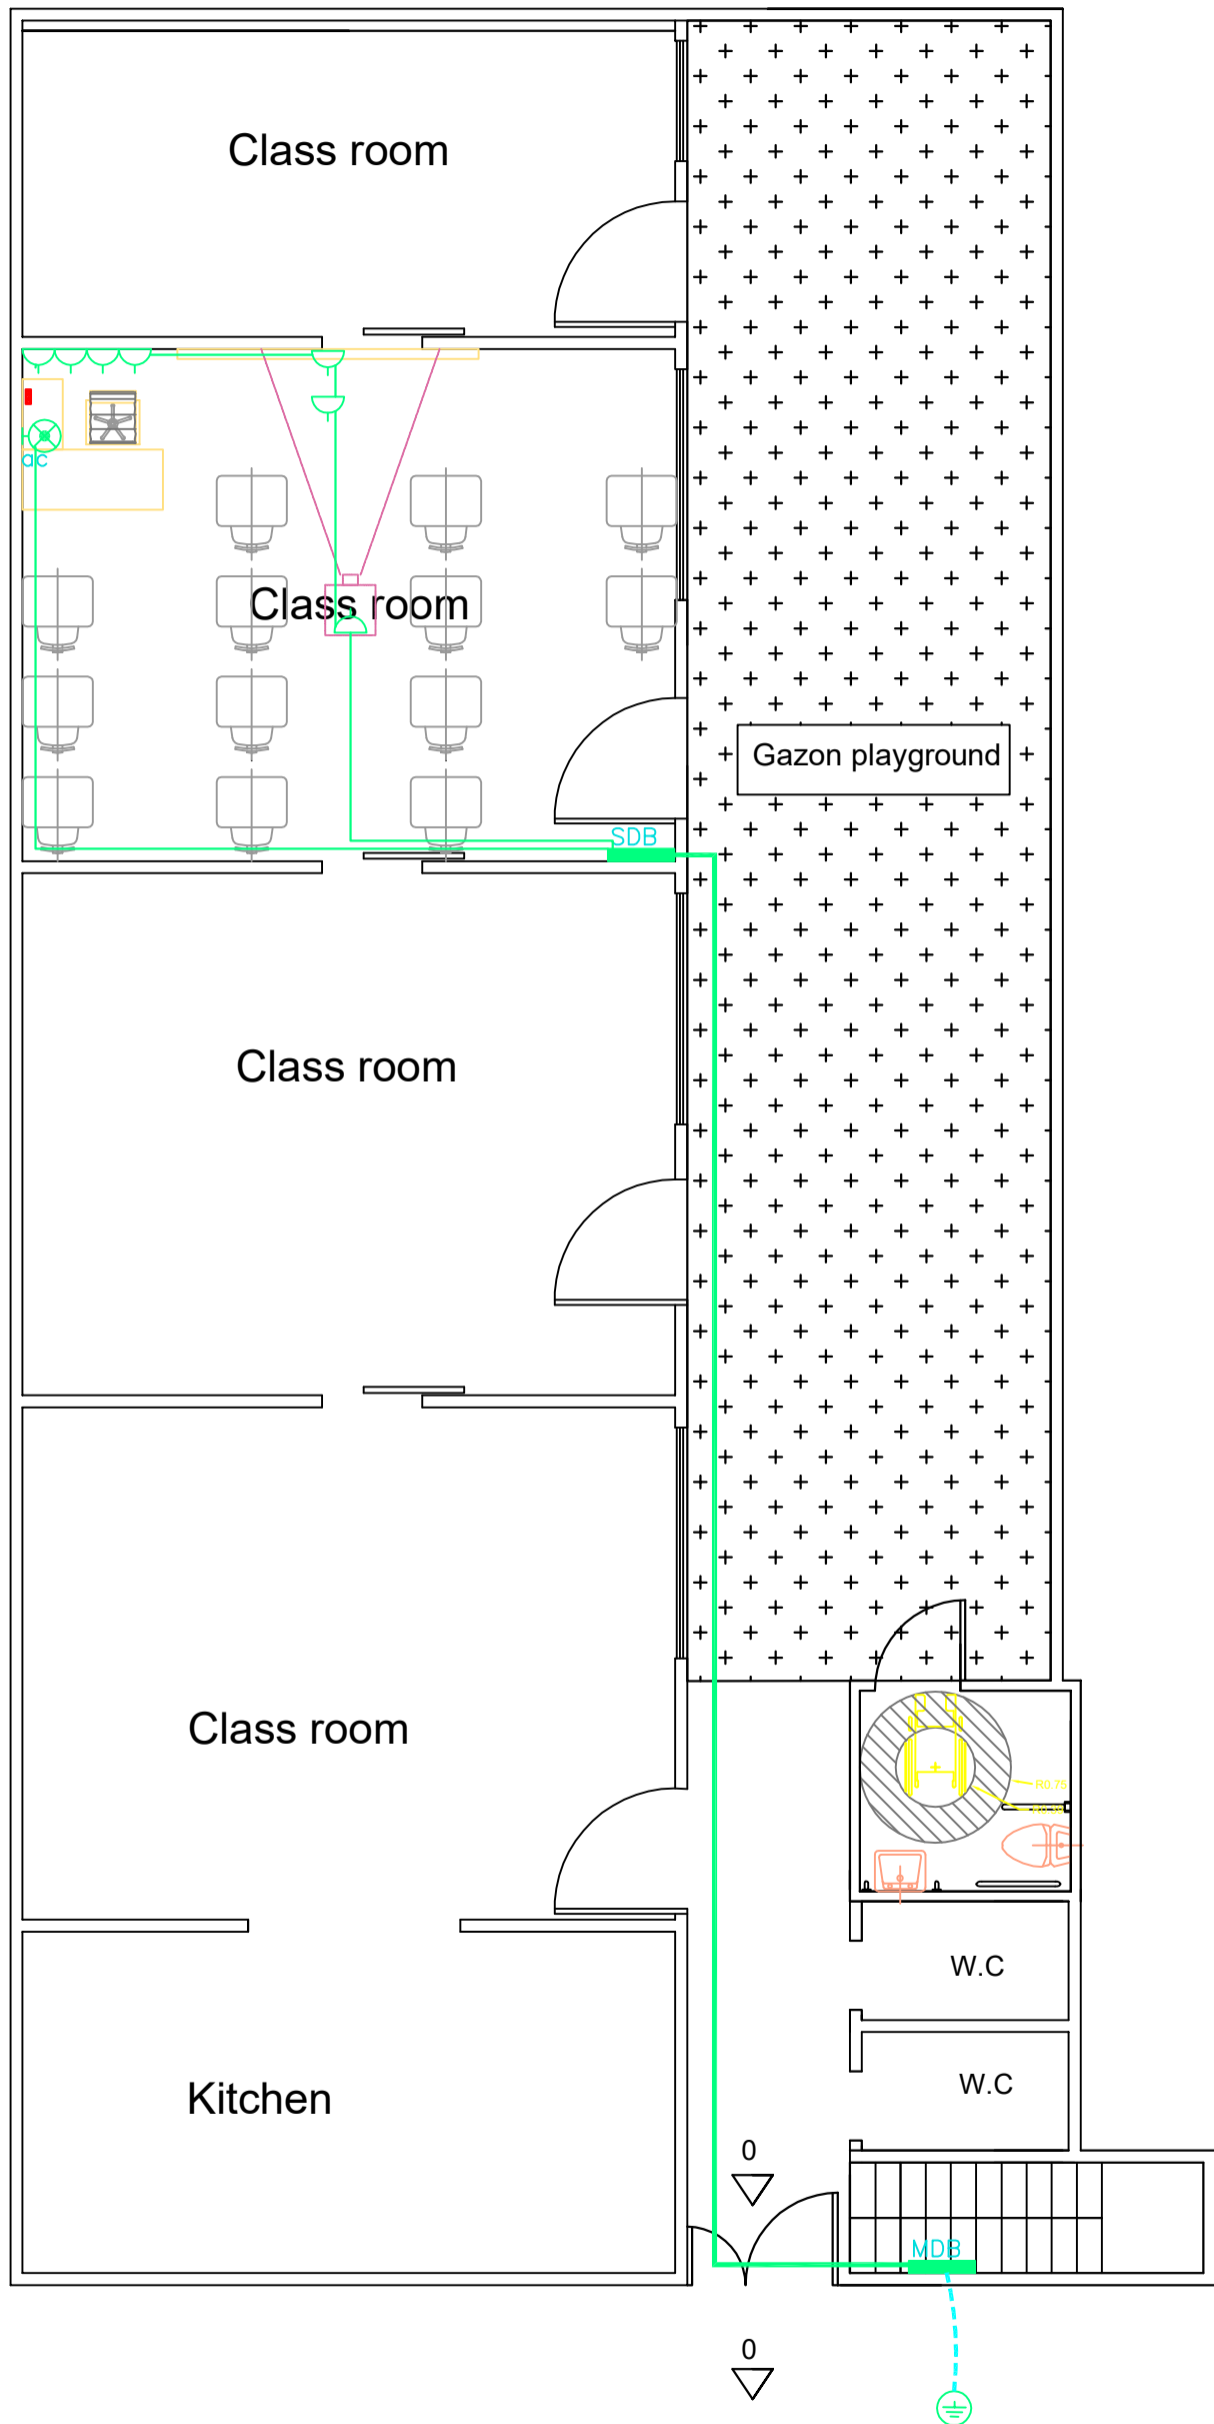

**PARTNER:**

Naba'a

**DRAWING**

**LIGHTING LAYOUT**

**LEGEND**

-  60x60cm led panel
-  Emergency light
-  one way switch
-  up/down switch
-  outlet for motorized screen
-  panel board

**NOTES:**  
 -All installation to be exposed in pvc conduits and trunks  
 -Existing outlets to be tested. Repair/replace damaged components, if any.  
 -Existing conduits can be used.  
 -All fixed furniture to be protected while installation