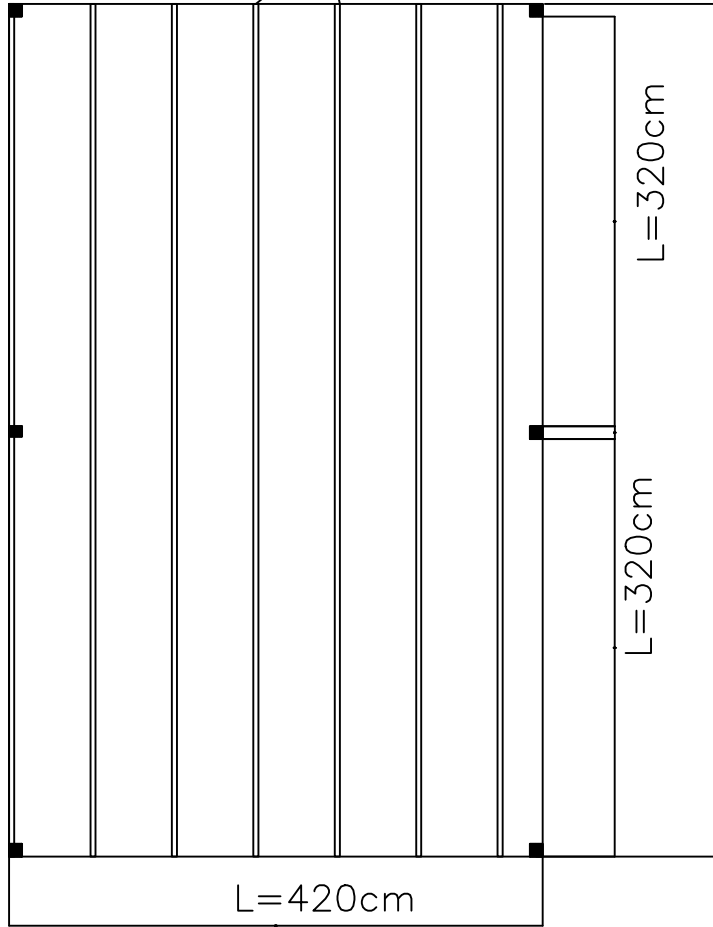

1st. Batten
Size = 40x40mm @600mm

Sandwich panel