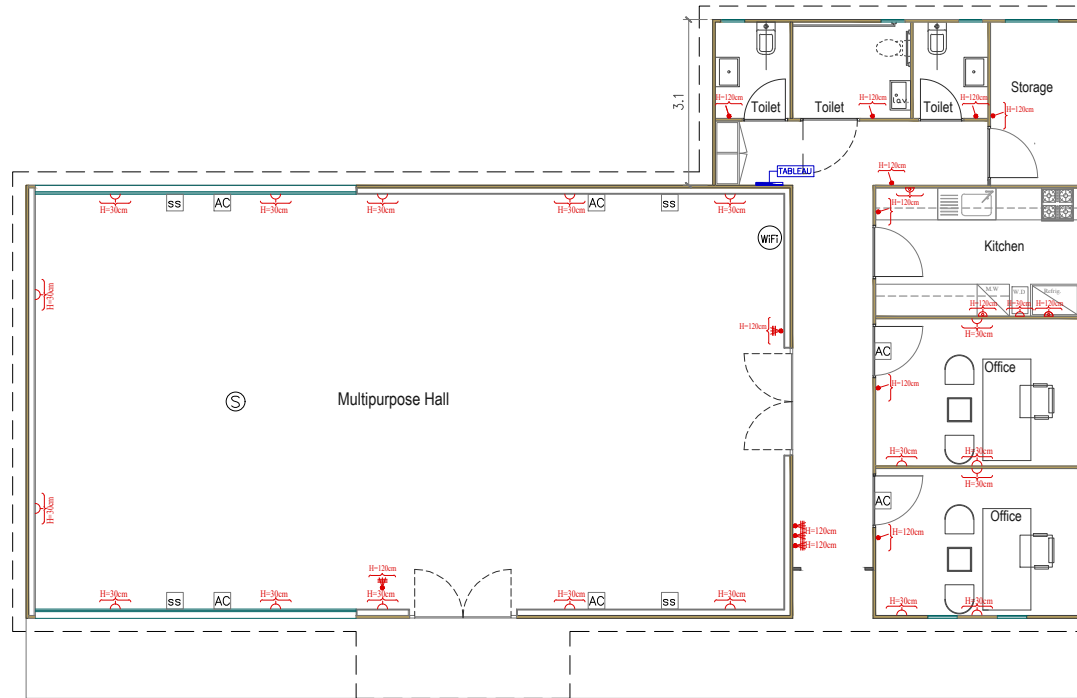

PROJECT:
 Community Center Youth Hub in Saida

DRAWING TITLE :
 ● Lighting Layout
 ● Ceiling Layout

DESIGNED BY:
 Rawane EL-Rabih

SHEET NBR:
 5/7

SCALE: 1/100 DATE: FEB 2023

MEMBER OF THE EUROPEAN UNION

LEBANON YOUTH CENTER RESOLVE

Electrical Symbols:

-  Socket Outlet H= 30cm
-  Socket Outlet H=120cm
-  Panel Board 32"
-  One Gang, One Way Switch H= 120 cm
-  Two Gang, Three Way Switch H= 120 cm
-  Ceiling point H= 340 cm
-  AC Socket Outlet H=300cm
-  Wifi in the ceiling near access panel
-  Sound System Socket Outlet H=300cm