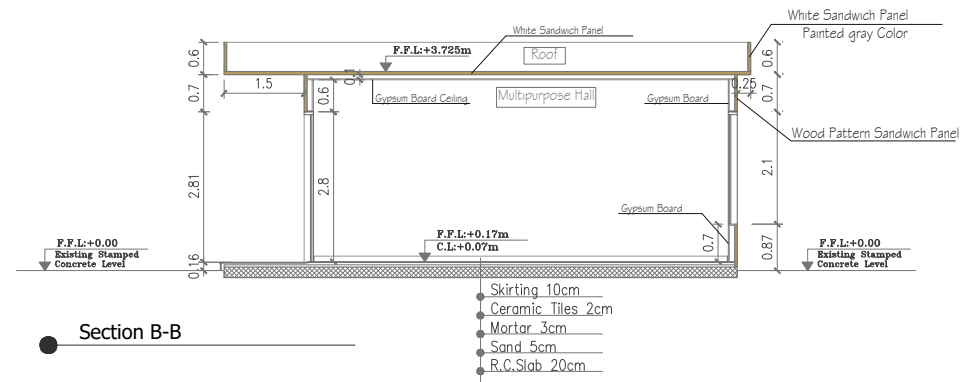

PROJECT:
Community Center Youth Hub in Saida

DRAWING TITLE :
● Ground Floor Plan
● Section A-A

DESIGNED BY:
Rawane EL-Rabih

SHEET NBR:
2/7

SCALE: 1/100 **DATE:** FEB 2023

UNION OF THE EMIRATES

RESOLVE

Roof Plan