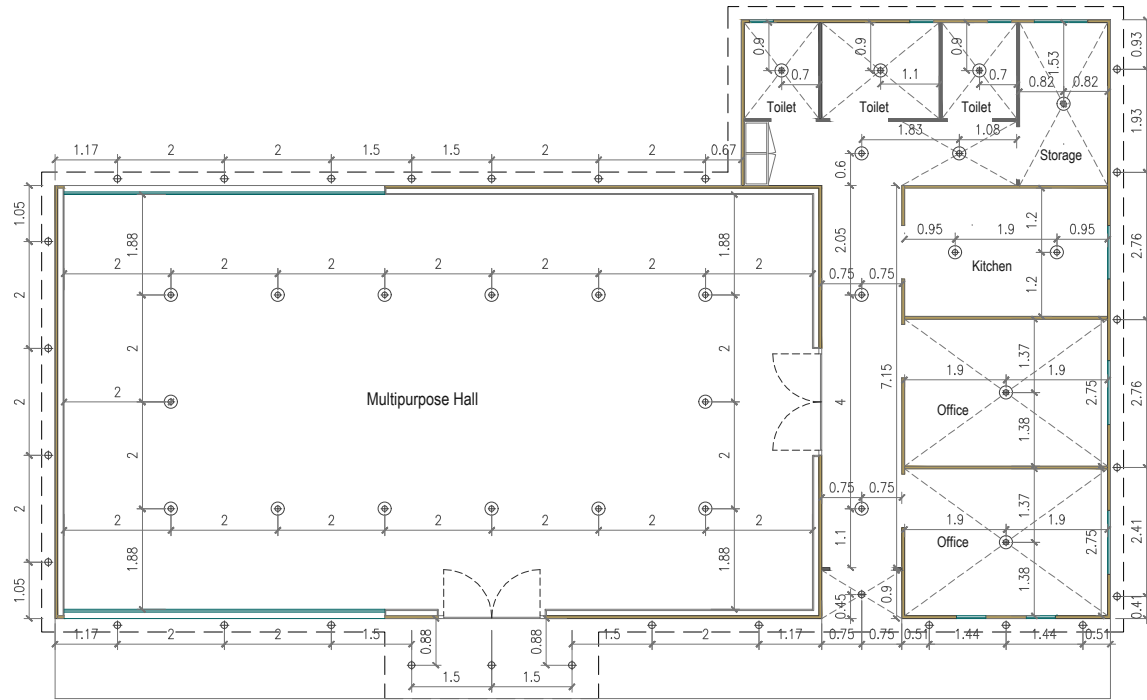

PROJECT:
 Community Center Youth Hub in Saida

DRAWING TITLE :
 ● Elevation 1
 ● Elevation 2
 ● Elevation 3
 ● Elevation 4

DESIGNED BY:
 Rawane EL-Rabih

SHEET NBR:
 4/7

SCALE: 1/100 **DATE:** FEB 2023

Lighting Layout

Electrical Symbols:

-  Socket Outlet H= 30cm
-  Socket Outlet H=120cm
-  Panel Board 32"
-  One Gang, One Way Switch H= 120 cm
-  Two Gang, Three Way Switch H= 120 cm
-  Ceiling point H= 340 cm
-  AC Socket Outlet H=300cm
-  Wifi in the ceiling near access panel
-  Sound System Socket Outlet H=300cm