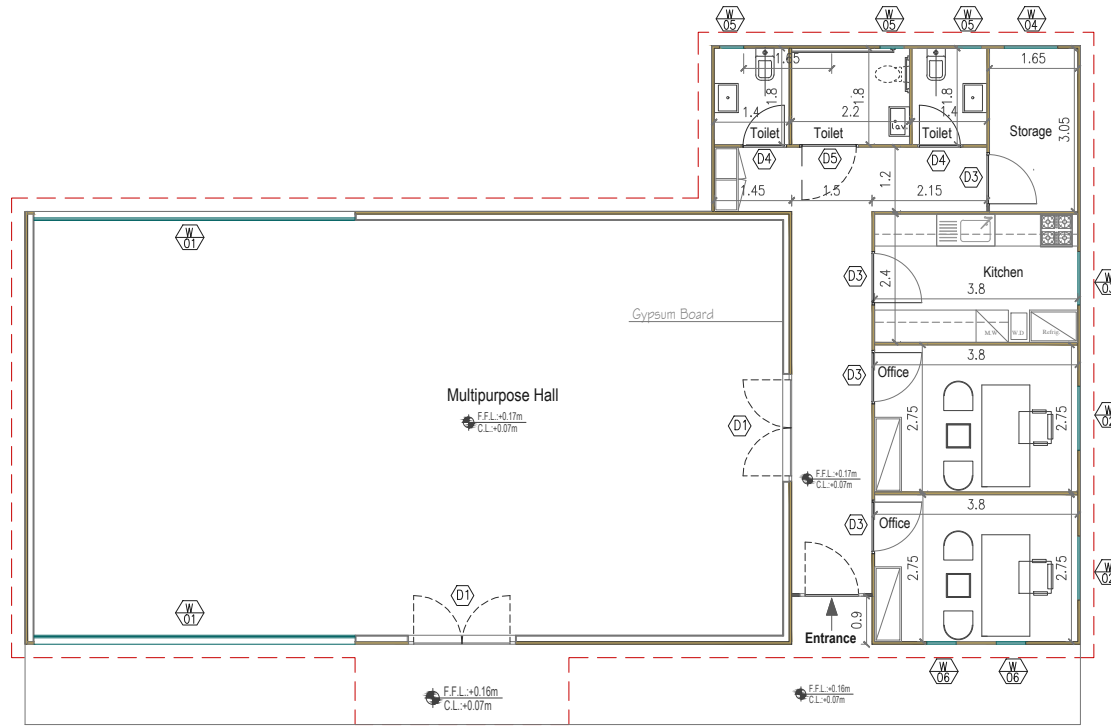

Electrical Symbols:

-  Socket Outlet H= 30cm
-  Socket Outlet H=120cm
-  Panel Board 32"
-  One Gang, One Way Switch H= 120 cm
-  Two Gang, Three Way Switch H= 120 cm
-  Ceiling point H= 340 cm
-  AC Socket Outlet H=300cm
-  Wifi in the ceiling near access panel
-  Sound System Socket Outlet H=300cm

● Electrical Layout

 <p>DPNA DIPLOME EN PROJETION DES PROJETS ARCHITECTURAUX</p>	Azzam Bldg, Hassan Abdel Jawad St. Corniche El Baher, Saida Lebanon Tel: 07.727005 - Cell: 03.271561 E Mail: dpna@dpna-lb.org
--	--

PROJECT:	
Community Center Youth Hub in Saida	
DRAWING TITLE :	
● Electrical Layout	
DESIGNED BY:	
Rawane EL-Rabih	
SHEET NBR:	
6/7	
SCALE:	DATE:
1/100	FEB 2023

MEMBER OF THE EUROPEAN UNION

roze Youth
RESOLVE