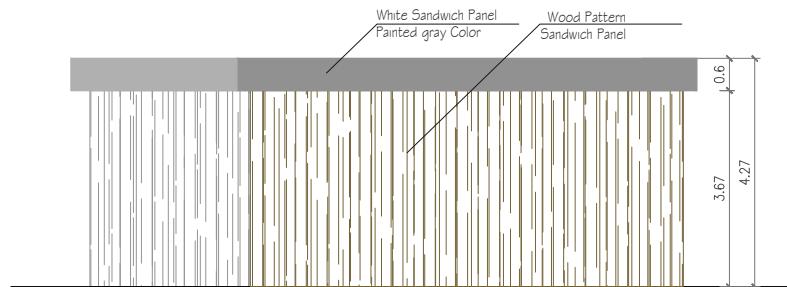

● Elevation 2

DPNA
Quality & Quantity
Azzam Bldg. / Hassan Abdel Jawad St.
Corniche El Baher - Saida Lebanon
Tel: 07.727005 - Cell: 03.271561
E Mail: dpna@dpna-lb.org

PROJECT:
Community Center Youth Hub in Saida

DRAWING TITLE :
● Elevation 1
● Elevation 2
● Elevation 3
● Elevation 4

DESIGNED BY:
Rawane EL-Rabih

SHEET NBR:
4/7

SCALE: 1/100   **DATE:** FEB 2023