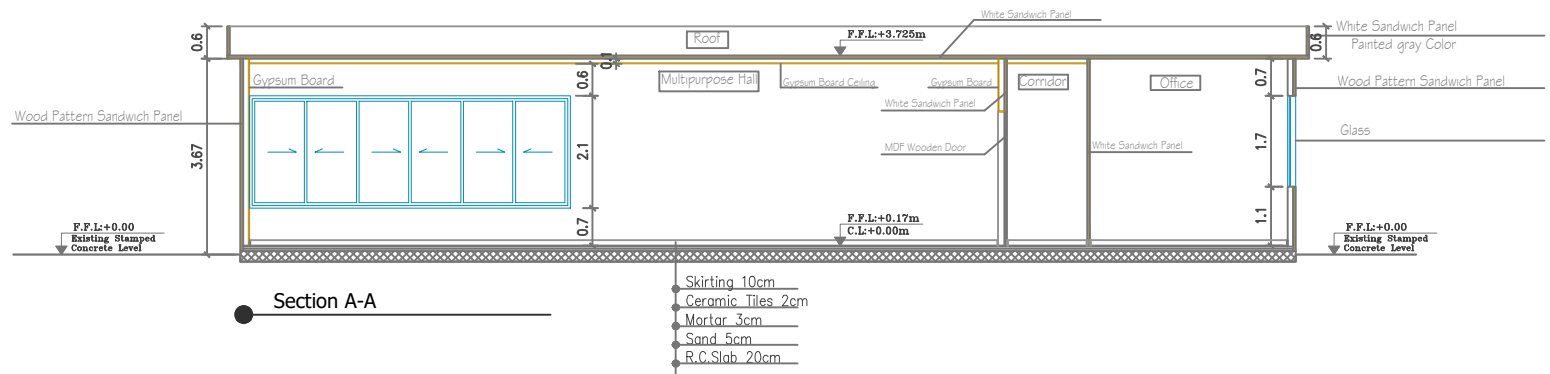

● Section A-A

- Skirting 10cm
- Ceramic Tiles 2cm
- Mortar 3cm
- Sand 5cm
- R.C.Slab 20cm

DPNA
Diploma in Project Management

Azzam Bldg, Hassan Abdel Jawad St.
Corniche El Baher, Saida Lebanon
Tel: 07.727005 - Cell: 03.271561
E Mail: dpna@dpna-lb.org

PROJECT:
Community Center Youth Hub in Saida

DRAWING TITLE :
● Ground Floor Plan
● Section A-A

DESIGNED BY:
Rawane EL-Rabih

SHEET NBR:
2/7

SCALE: 1/100   **DATE:** FEB 2023

UNION OF THE EMIRATES

RESOLVE