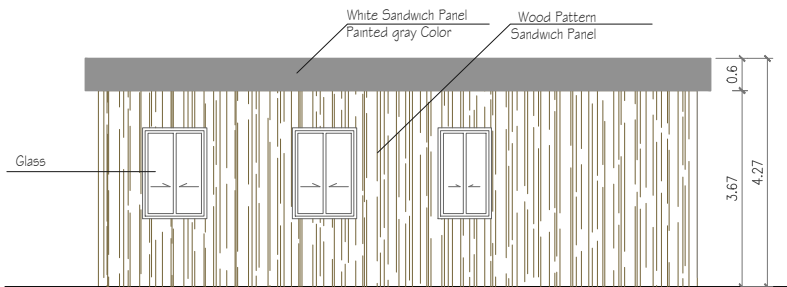

DESIGNED BY:
 Rawane EL-Rabih

SHEET NBR:
 3/7

SCALE: 1/100 DATE: FEB 2023

● Elevation 1

● Elevation 4

● Elevation 3

● Elevation 2

DPNA
 Quality & Quantity
 Azzam Bldg. / Hassan Abdel Jawad St.
 Corniche El Baher - Saida Lebanon
 Tel: 07.727005 - Cell: 03.271561
 E Mail: dpna@dpna-lb.org

PROJECT:
 Community Center Youth Hub in Saida

DRAWING TITLE :
 ● Elevation 1
 ● Elevation 2
 ● Elevation 3
 ● Elevation 4

DESIGNED BY:
 Rawane EL-Rabih

SHEET NBR:
 4/7

SCALE: 1/100 **DATE:** FEB 2023

Lighting Layout