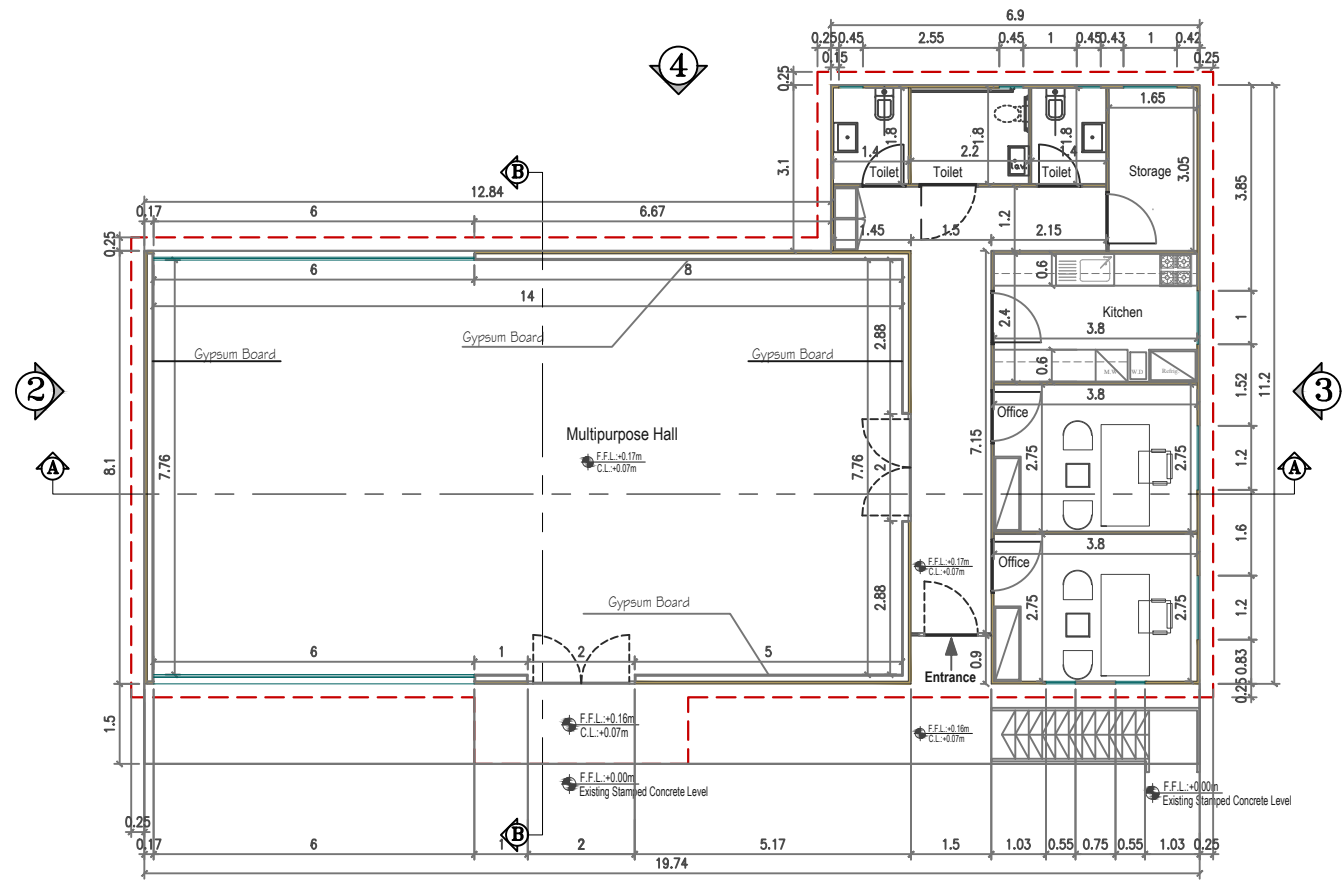

● Ground Floor Plan