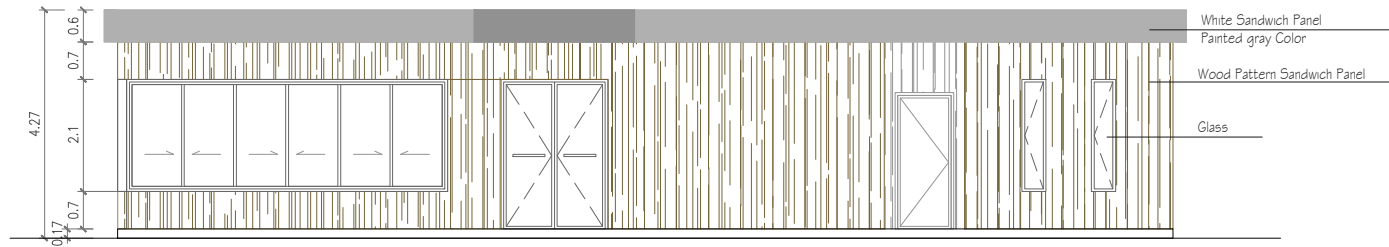

● Elevation 1