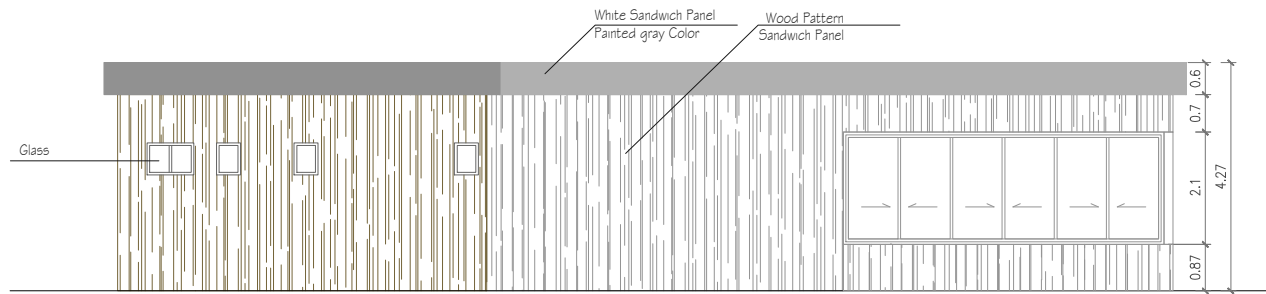

DESIGNED BY:
 Rawane EL-Rabih

SHEET NBR:
 3/7

SCALE: 1/100 DATE: FEB 2023

● Elevation 1

● Elevation 4

● Elevation 3

● Elevation 2

DPNA
 Quality & Quantity
 Azzam Bldg. / Hassan Abdel Jawad St.
 Corniche El Baher - Saida Lebanon
 Tel: 07.727005 - Cell: 03.271561
 E Mail: dpna@dpna-lb.org

PROJECT:
 Community Center Youth Hub in Saida

DRAWING TITLE :
 ● Elevation 1
 ● Elevation 2
 ● Elevation 3
 ● Elevation 4

DESIGNED BY:
 Rawane EL-Rabih

SHEET NBR:
 4/7

SCALE: 1/100 **DATE:** FEB 2023

Lighting Layout