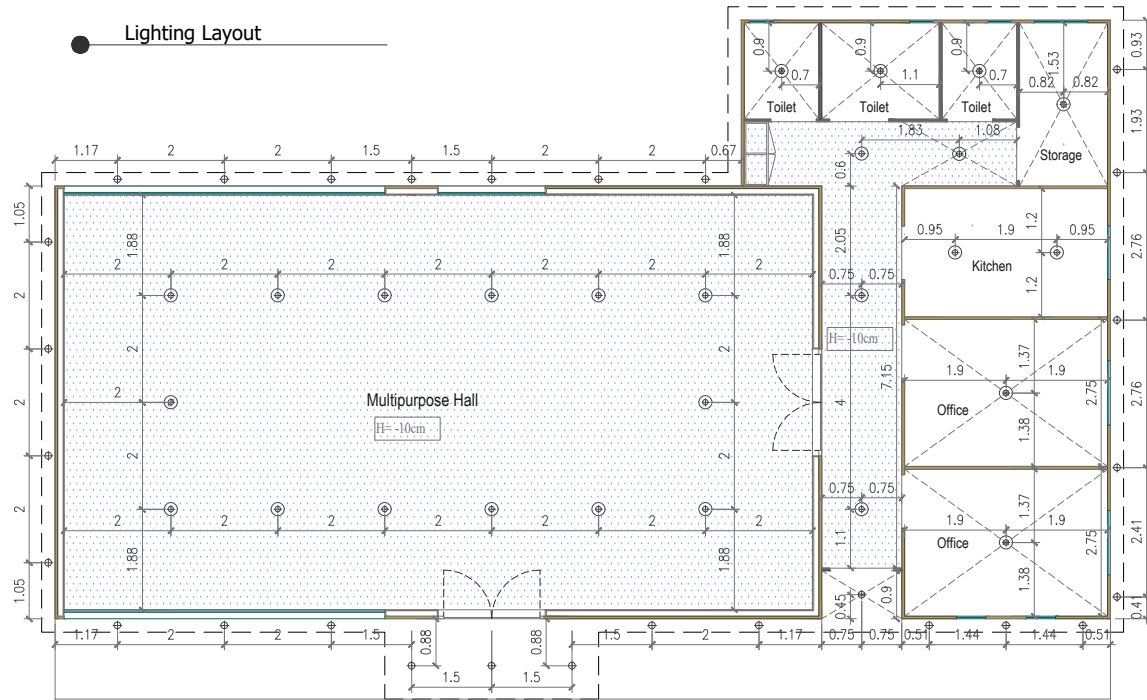

PROJECT:
 Community Center Youth Hub in Saida

DRAWING TITLE :
 ● Elevation 1
 ● Elevation 2
 ● Elevation 3
 ● Elevation 4

DESIGNED BY:
 Rawane EL-Rabih

SHEET NBR:
 4/7

SCALE: 1/100 **DATE:** FEB 2023

Lighting Layout