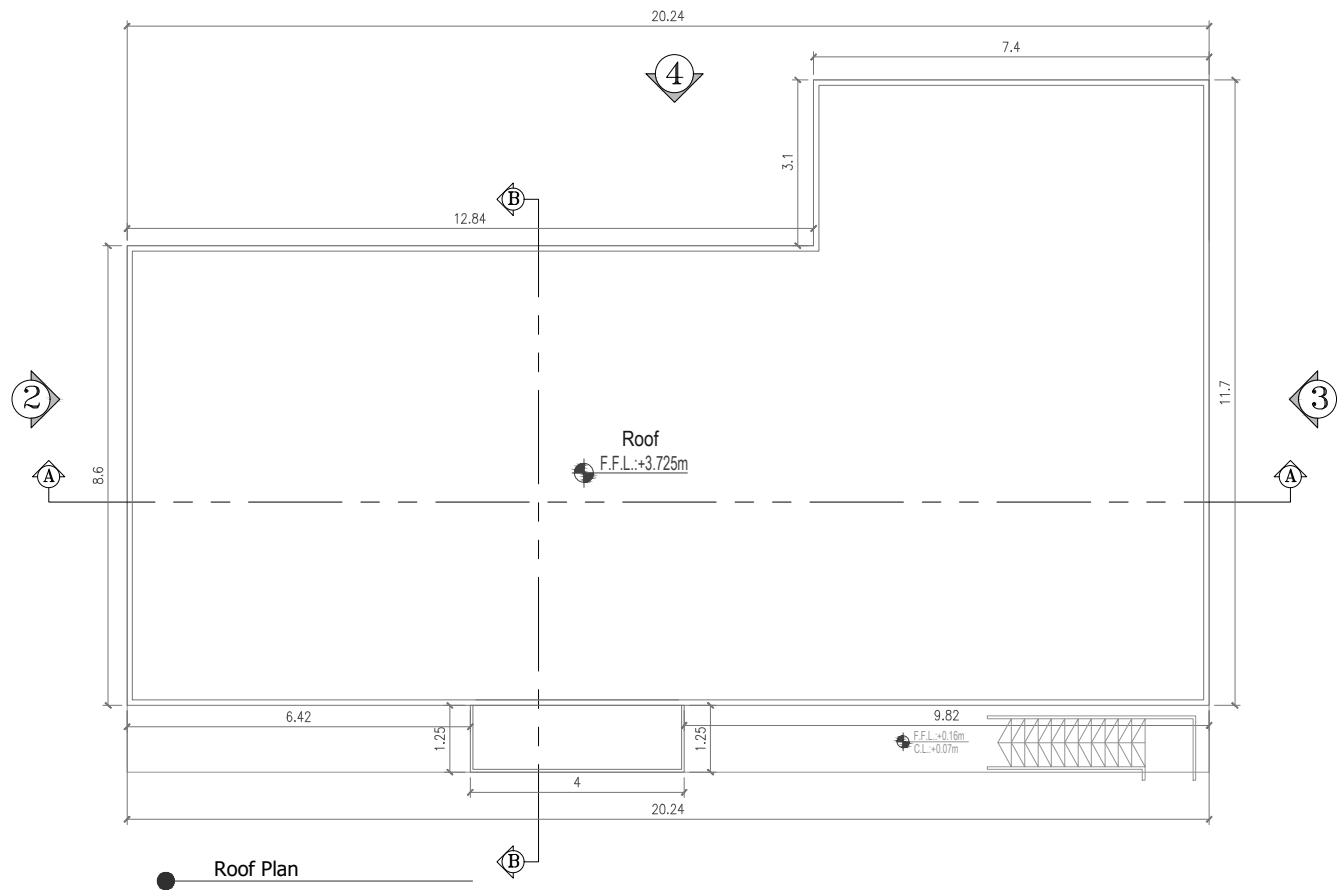

PROJECT:
Community Center Youth Hub in Saida

DRAWING TITLE :
● Ground Floor Plan
● Section A-A

DESIGNED BY:
Rawane EL-Rabih

SHEET NBR:
2/7

SCALE: 1/100 **DATE:** FEB 2023

UNION OF THE EMIRATES

RESOLVE

Roof Plan