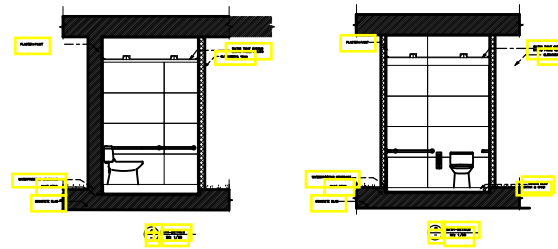

Atelier

Pierre- Jose Charro
Pierrejosecharro@gmail.com
+961 71 755 883

Project Name Takalam Extension
Bathroom Layout Scale $\frac{1}{100}$ a4
28-2/2025