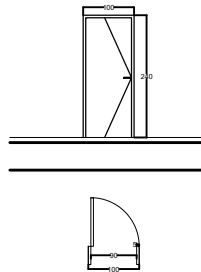

LEGEND	
	Key Pad outlet - H = 120 cm unless marked differently on the drawing.
	Wall electrical outlet for closets H = 180 cm.
	Electrical socket outlet - H = 45cm unless marked differently on the drawing.
	Water proof electrical socket outlet H = 105 cm unless marked differently on the drawing.
	Telephone socket outlet - H = 45cm unless marked differently on the drawing.
	TV socket outlet - H = 45 cm and 120
	Electrical panel board.
	Mirror outlet H=160 cm

Atelier

Pierre- Jose Charro
Pierrejosecharro@gmail.com
+961 71 755 883

Project Name Takalam Extension
Bathroom Layout Scale $\frac{1}{100}$ a4
28-2/2025

Acoustic Insulation

False Ceiling 1/20

Atelier

Pierre- Jose Charro
Pierrejosecharro@gmail.com
+961 71 755 883

Project Name Takalam Extension
Details Scale $\frac{1}{20}$ a4
28-2/2025

	TYPE :	SINGLE Aluminum DOOR
	MATERIAL FINISH:	SOLID ALUMINIM STILES, TOP, BOTTOM & LOCK RAIL .
	STRUCTURAL OPENNING :	115W x 240H (CM)
	FREE PASSAGE :	105W x 235H (CM)
	LOCATION	ENTRANCE
	QUANTITY	1