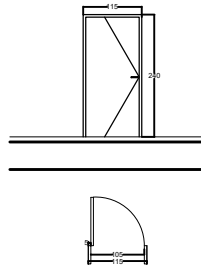

LEGEND	
	Key Pad outlet - H = 120 cm unless marked differently on the drawing.
	Wall electrical outlet for closets H = 180 cm.
	Electrical socket outlet - H = 45cm unless marked differently on the drawing.
	Water proof electrical socket outlet H = 105 cm unless marked differently on the drawing.
	Telephone socket outlet - H = 45cm unless marked differently on the drawing.
	TV socket outlet - H = 45 cm and 120
	Electrical panel board.
	Mirror outlet H=160 cm

Atelier

Pierre- Jose Charro
Pierrejosecharro@gmail.com
+961 71 755 883

Project Name Takalam Extension
Bathroom Layout Scale $\frac{1}{100}$ a4
28-2/2025

Acoustic Insulation

False Ceiling 1/20

Atelier

Pierre- Jose Charro
Pierrejosecharro@gmail.com
+961 71 755 883

Project Name Takalam Extension
Details Scale $\frac{1}{20}$ a4
28-2/2025

	TYPE :	SINGLE Aluminum DOOR
	MATERIAL FINISH:	SOLID ALUMINIM STILES, TOP, BOTTOM & LOCK RAIL .
	STRUCTURAL OPENNING :	115W x 240H (CM)
	FREE PASSAGE :	105W x 235H (CM)
	LOCATION	ENTRANCE
	QUANTITY	1