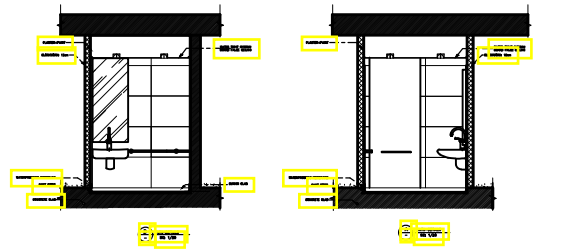

Atelier

Pierre- Jose Charro
Pierrejosecharro@gmail.com
+961 71 755 883

Project Name Takalam Extension
Bathroom Layout Scale $\frac{1}{100}$ a4
28-2/2025