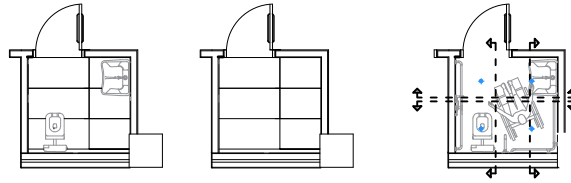

Terrazzo Flooring