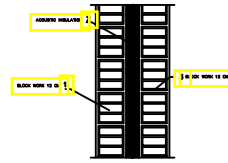

Acoustic Insulation