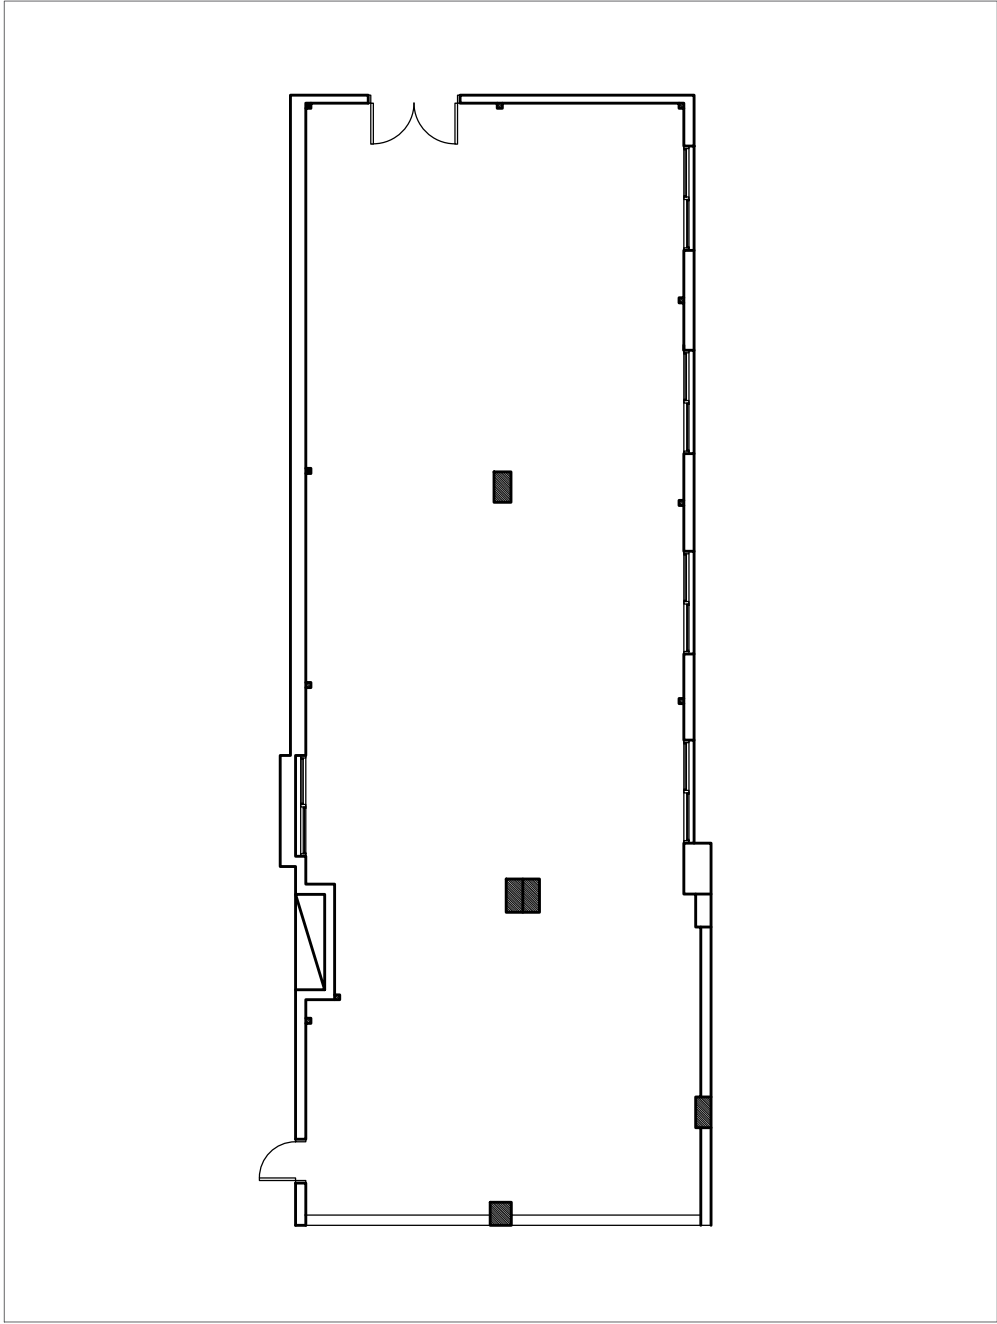

Atelier

Pierre- Jose Charro
Pierrejosecharro@gmail.com
+961 71 755 883

Project Name Takalam Extension
As Built
28-2/2025

Scale $\frac{1}{100}$ a4