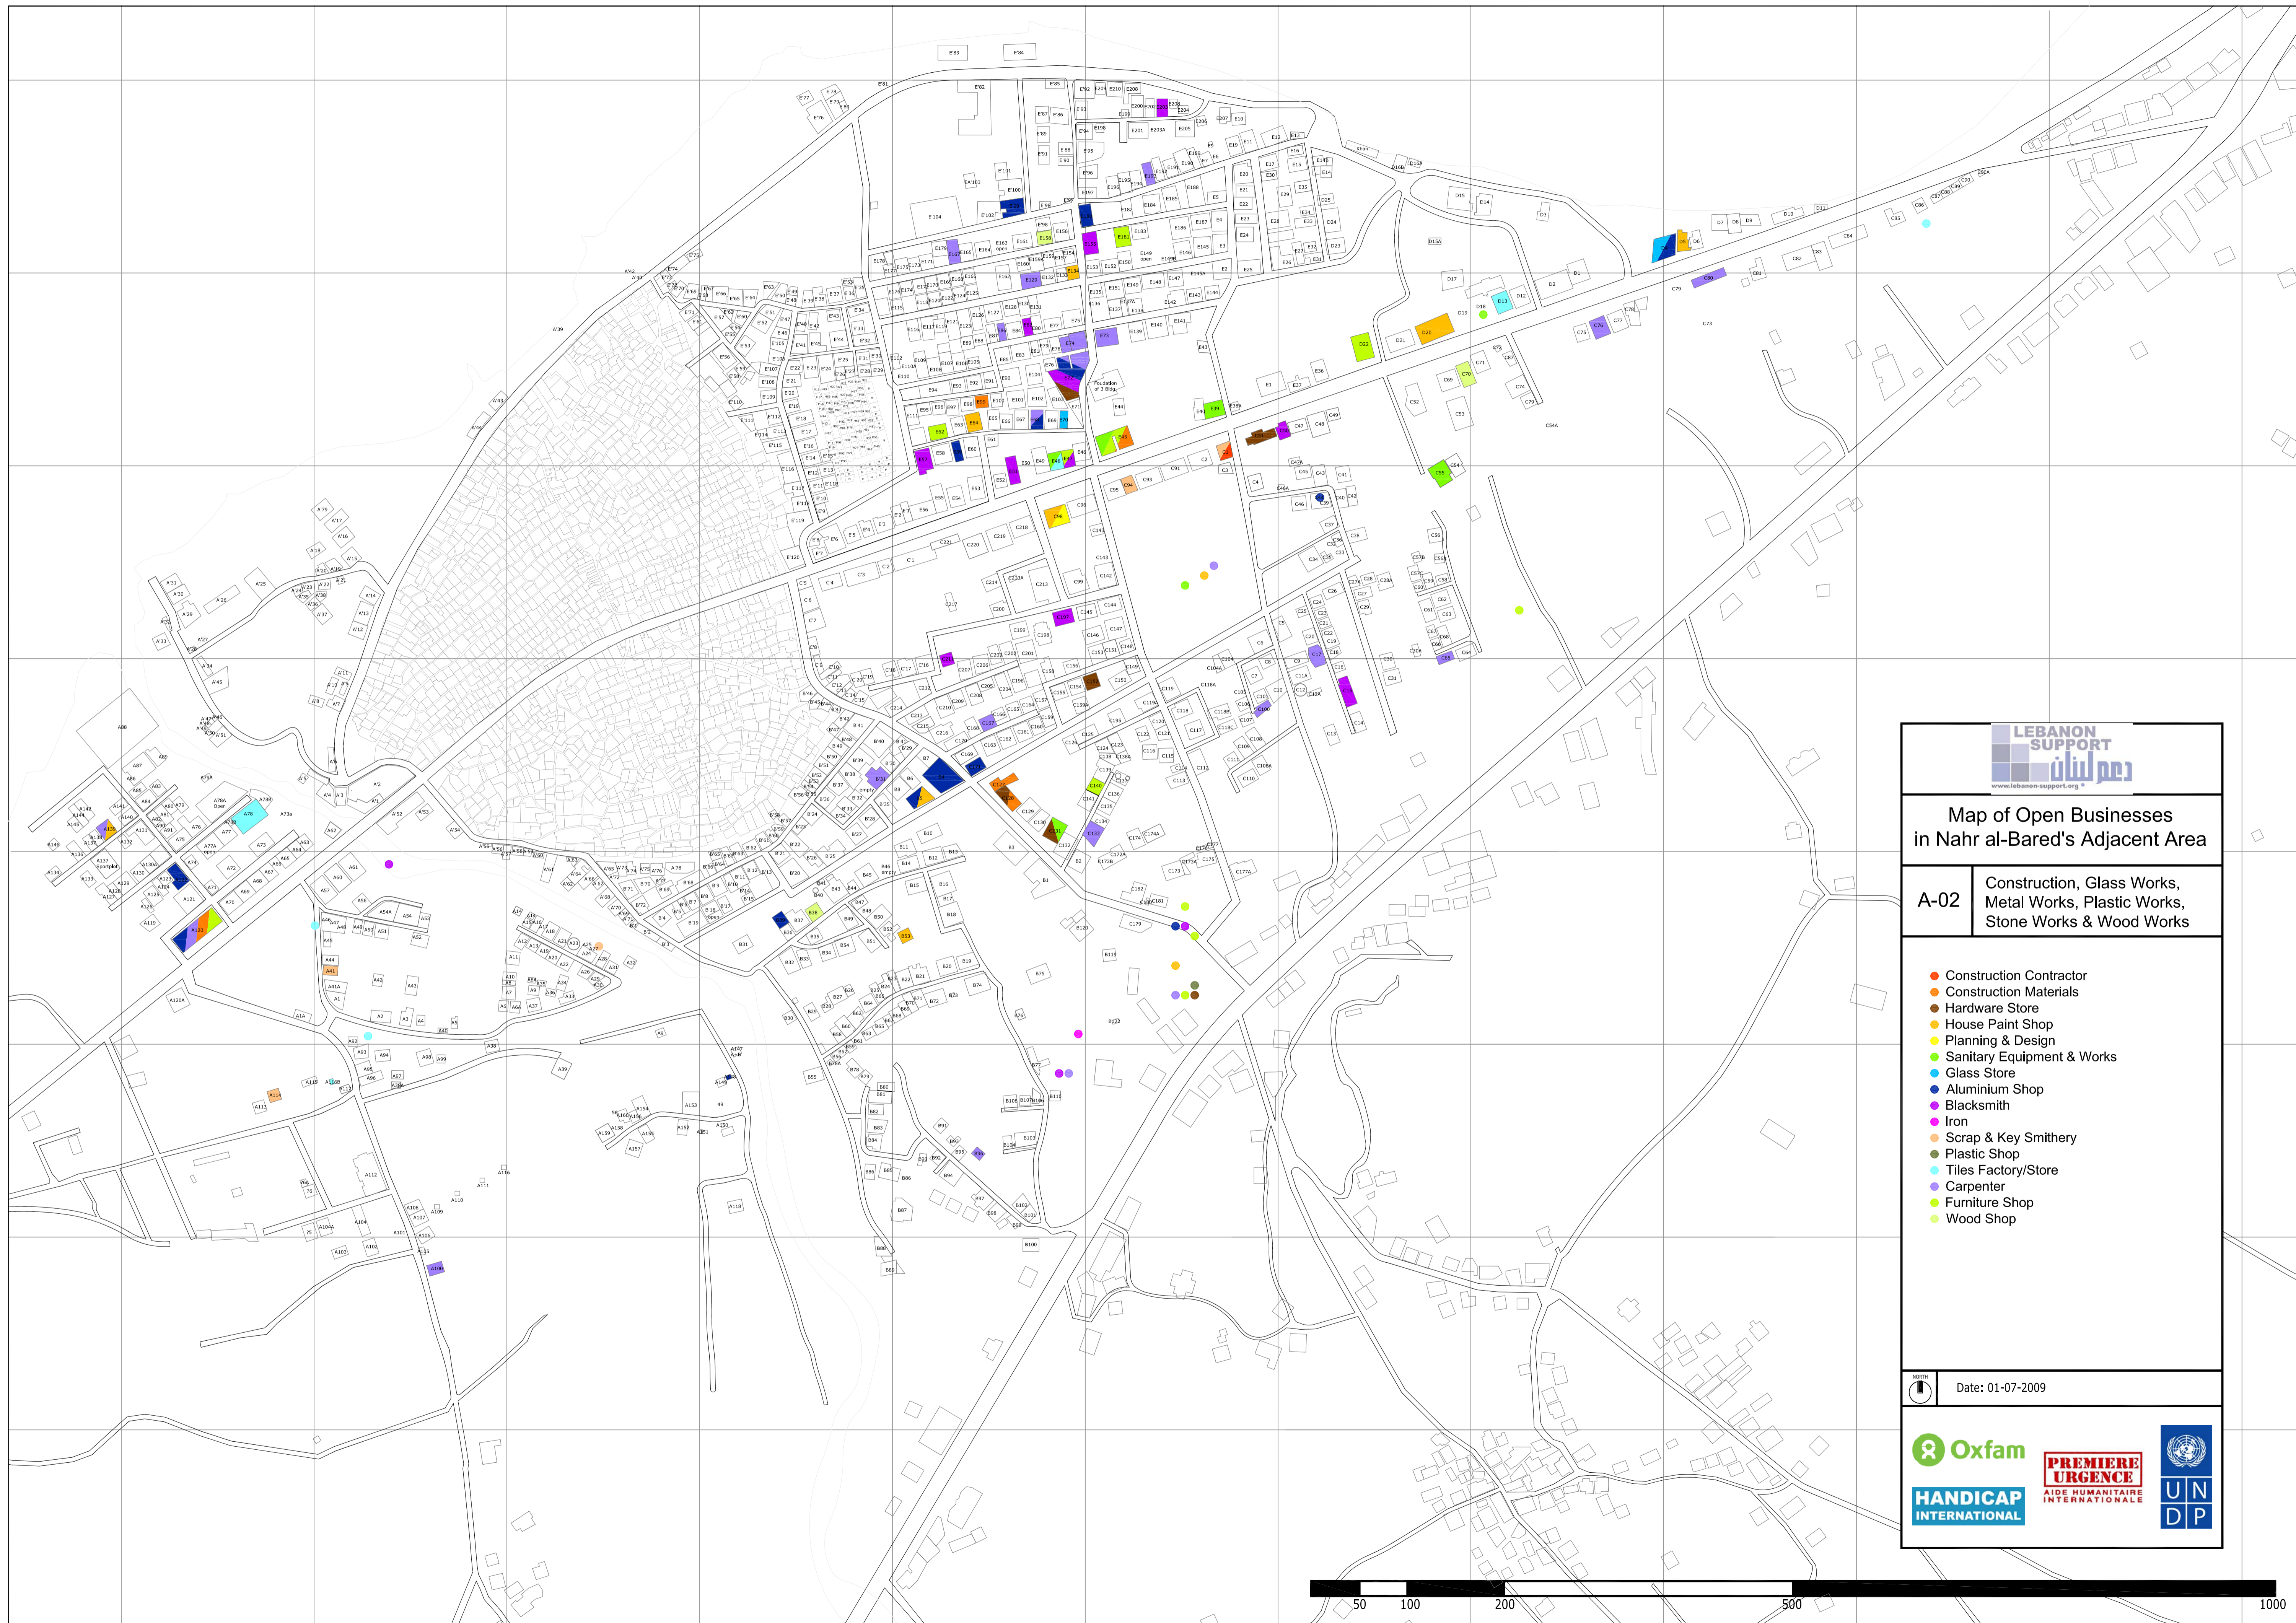

Map of Open Businesses
in Nahr al-Bared's Adjacent Area

A-01 Farming, Food Production
& Sales

- Bakery
- Cafeteria & Restaurant / Coffee Express / Resthouse
- Chicken Farm
- Coffee Roaster
- Cow Farm
- Dairy Factory
- Farm
- Fishery
- Grocery Shop
- Ice Cream Factory
- Juice Shop
- Manakish Bakery
- Meat Shop (Butcher)
- Mill
- Sweets Shop

 Scale: 0 50 100 200 500 1000
 Date: 01-07-2009

 Oxfam
 HANDICAP INTERNATIONAL
 PREMIERE URGENCE
 AIDE HUMANITAIRE INTERNATIONALE
 UNDP

**Map of Open Businesses
in Nahr al-Bared's Adjacent Area**

A-05 Sales, Textile & Clothing
Manufacturing and Sales &
Services, Water, Miscellaneous

- Street Vendor
- Warehouse
- Wholesale
- Cloth & Textile Shop
- Laundry
- Sewing Shop
- Shoe Shop
- Water Distributor
- N.A.
- N.O.
- Others

Scale: 1:10000 Date: 01-07-2009

 www.lebanon-support.org

**Map of Open Businesses
 in Nahr al-Bared's Adjacent Area**

Scale: 1000m
 Date: 01-07-2009

 www.lebanon-support.org

**Map of Open Businesses
 in Nahr al-Bared's Adjacent Area**

A-02 Construction, Glass Works,
 Metal Works, Plastic Works,
 Stone Works & Wood Works