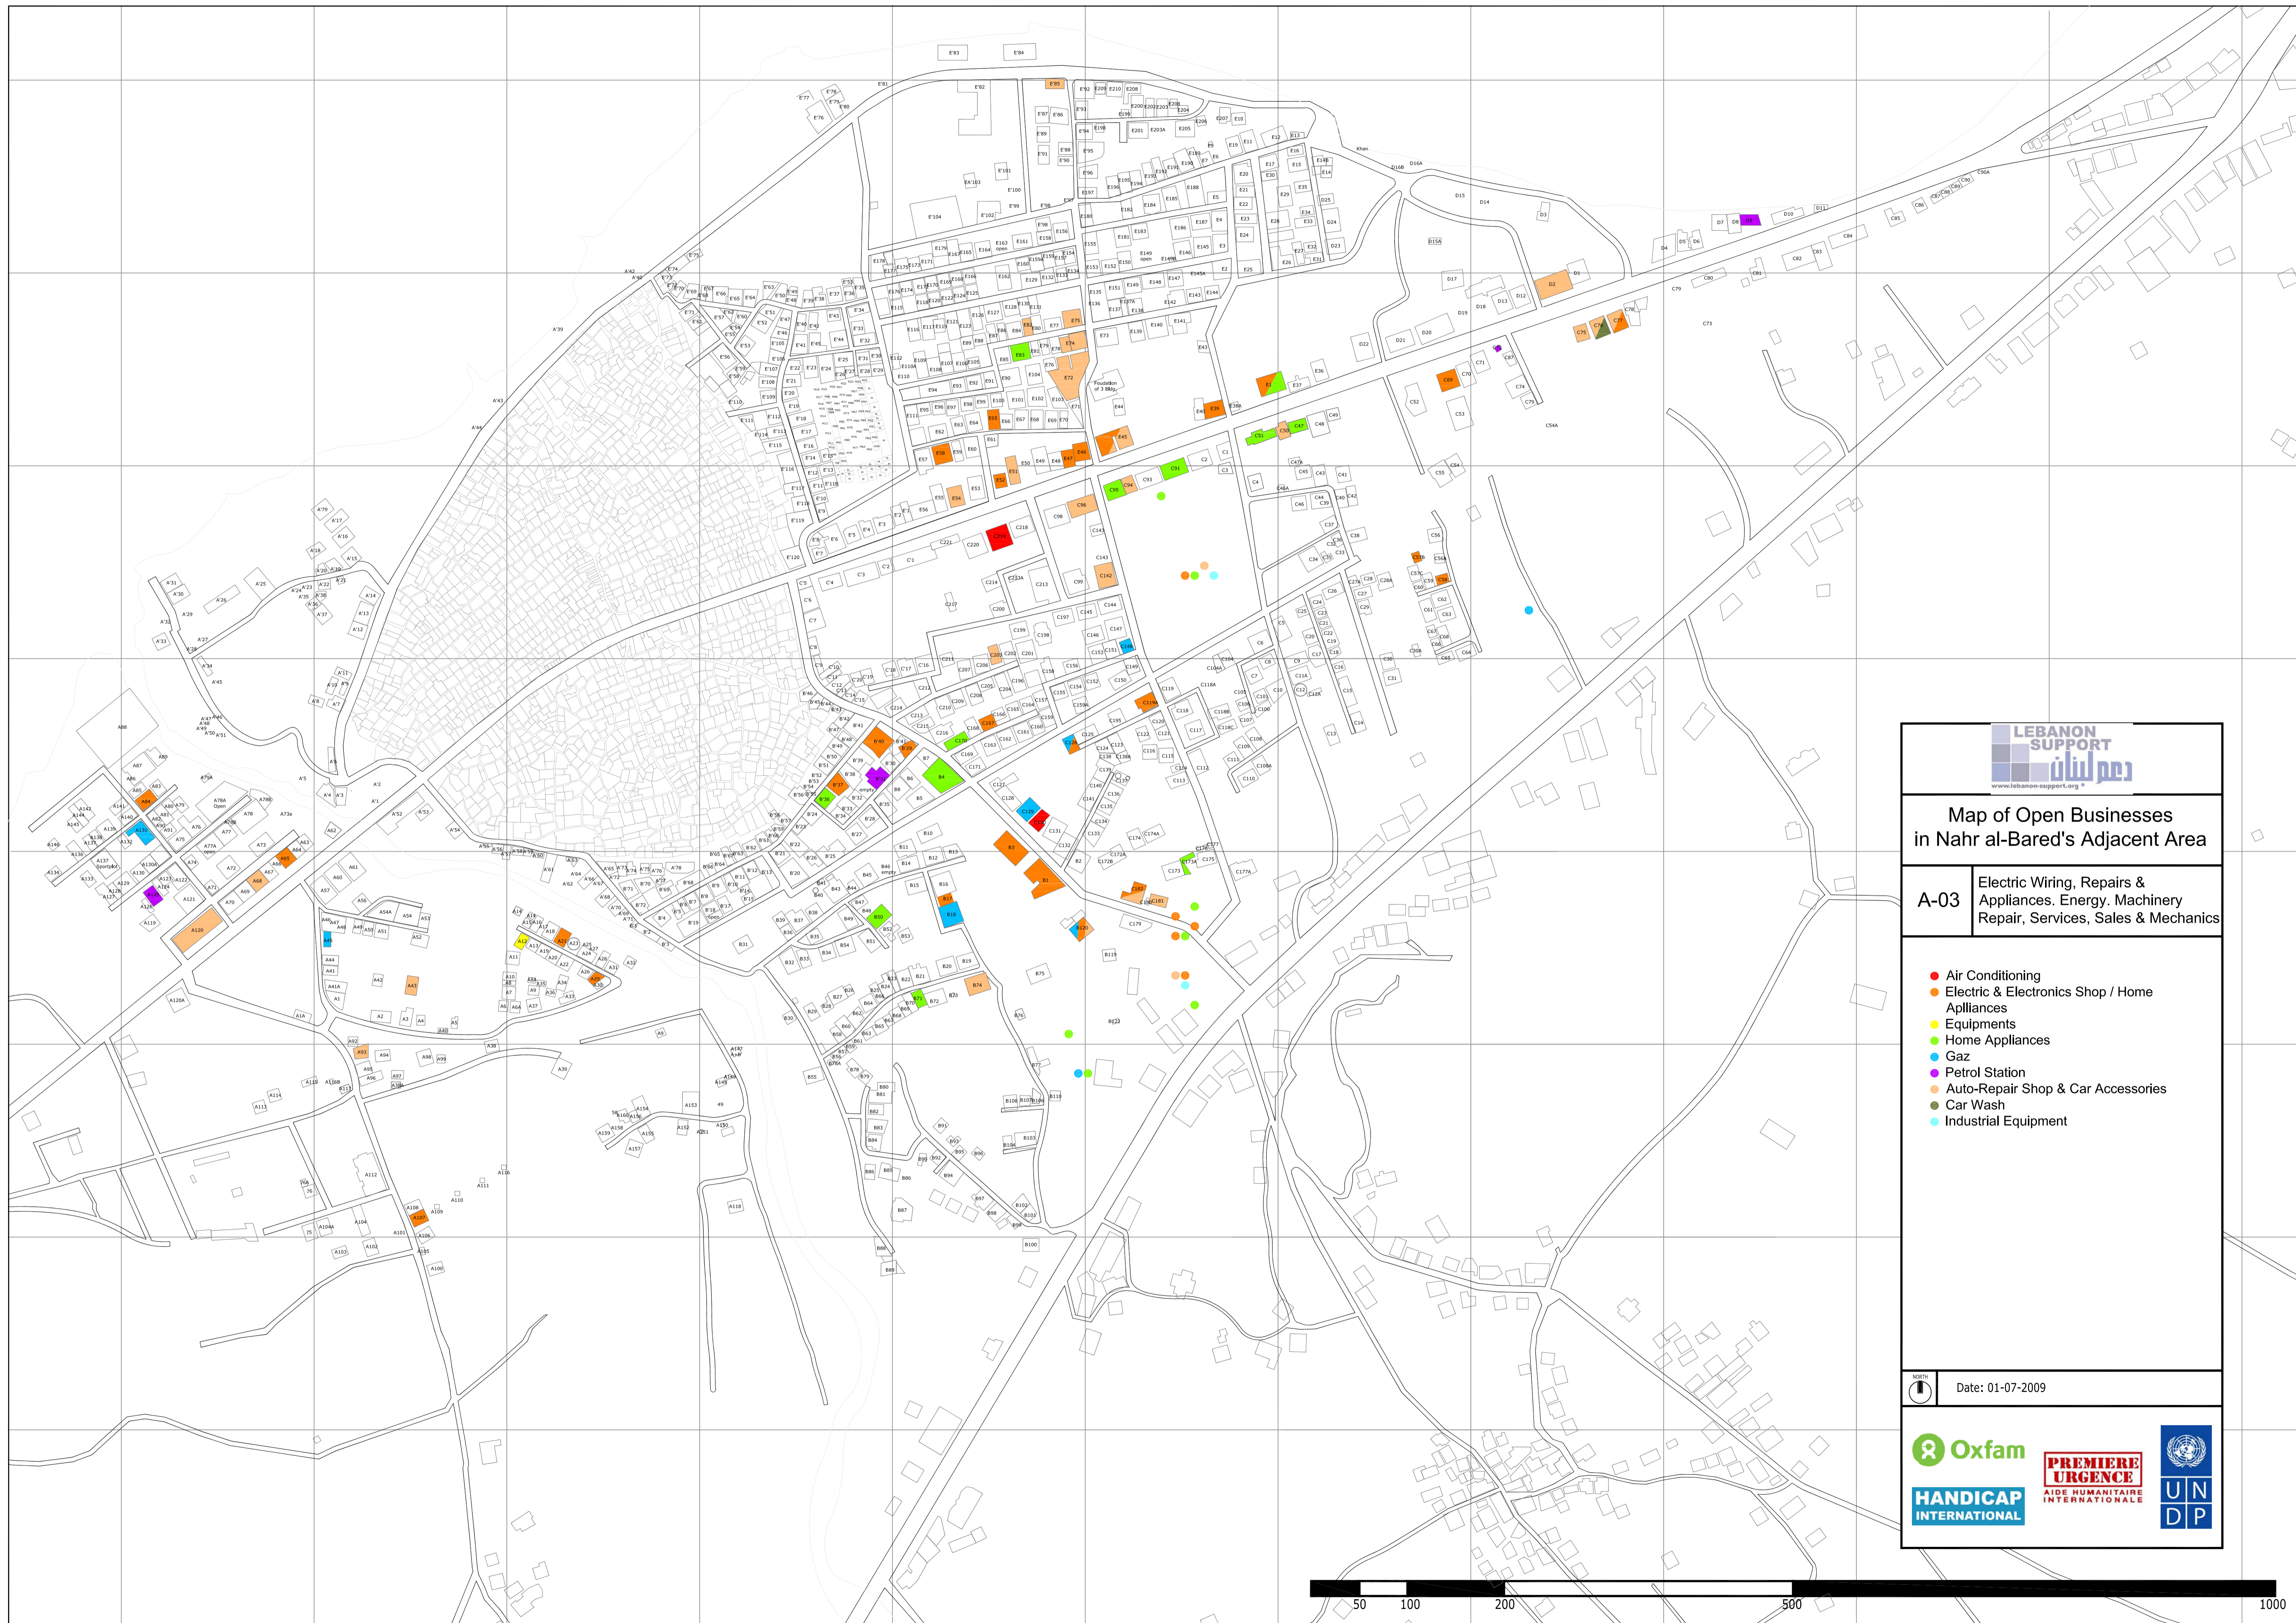

Map of Open Businesses
in Nahr al-Bared's Adjacent Area

A-01 Farming, Food Production
& Sales

- Bakery
- Cafeteria & Restaurant / Coffee Express / Resthouse
- Chicken Farm
- Coffee Roaster
- Cow Farm
- Dairy Factory
- Farm
- Fishery
- Grocery Shop
- Ice Cream Factory
- Juice Shop
- Manakish Bakery
- Meat Shop (Butcher)
- Mill
- Sweets Shop

Scale: 1000m Date: 01-07-2009

 www.lebanon-support.org

**Map of Open Businesses
 in Nahr al-Bared's Adjacent Area**

A-06 Education, Health, IT & Communications, Media & Advertising

- Bookshop
- Clinic
- Laboratory
- Medical Equipment
- Nursery
- Pharmacy
- Computer Shop
- Internet Café & Distributor
- Mobile Phone Shop
- Satellite Distributor
- Calligrapher
- Photo Studio

 Scale: 0 50 100 200 500 1000
 Date: 01-07-2009

 Oxfam
 HANDICAP INTERNATIONAL
 PREMIERE URGENCE
 AIDE HUMANITAIRE INTERNATIONALE
 UNDP

 www.lebanon-support.org

**Map of Open Businesses
 in Nahr al-Bared's Adjacent Area**

Scale: 1000m
 Date: 01-07-2009

 www.lebanon-support.org

**Map of Open Businesses
 in Nahr al-Bared's Adjacent Area**

A-02 Construction, Glass Works,
 Metal Works, Plastic Works,
 Stone Works & Wood Works