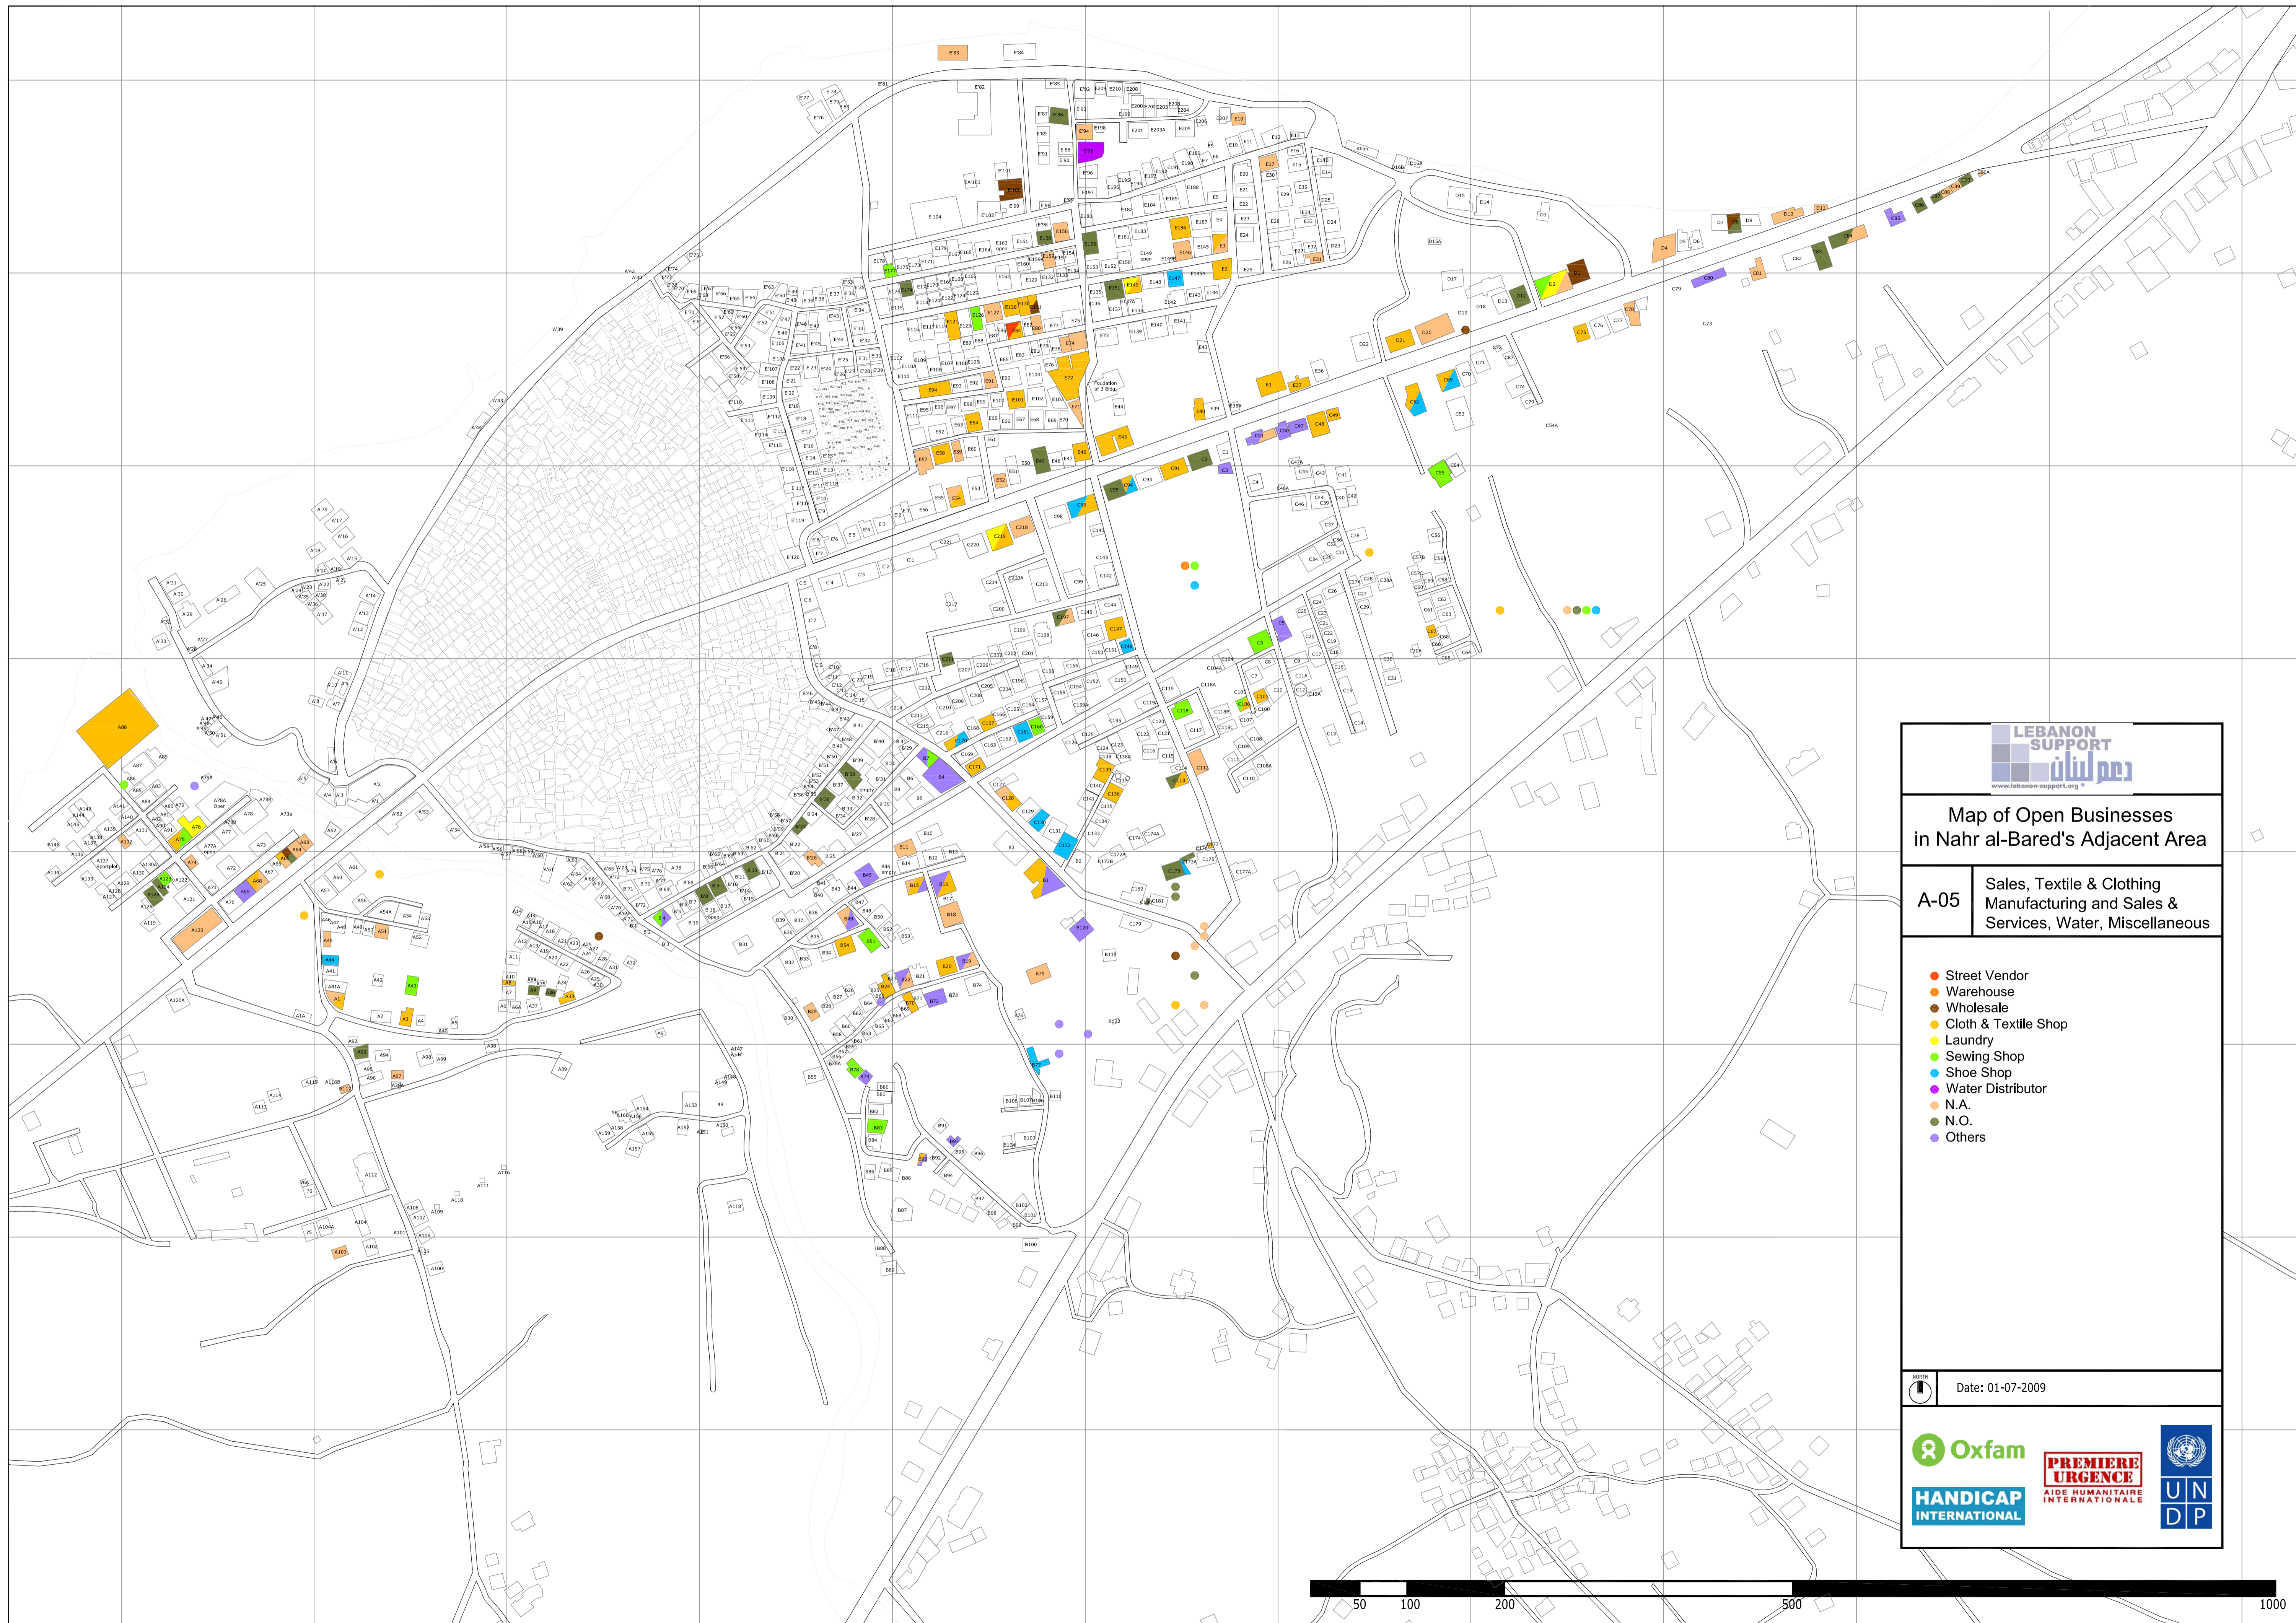

**Map of Open Businesses
in Nahr al-Bared's Adjacent Area**

A-05 Sales, Textile & Clothing
Manufacturing and Sales &
Services, Water, Miscellaneous

- Street Vendor
- Warehouse
- Wholesale
- Cloth & Textile Shop
- Laundry
- Sewing Shop
- Shoe Shop
- Water Distributor
- N.A.
- N.O.
- Others

Scale: 1:10000 Date: 01-07-2009