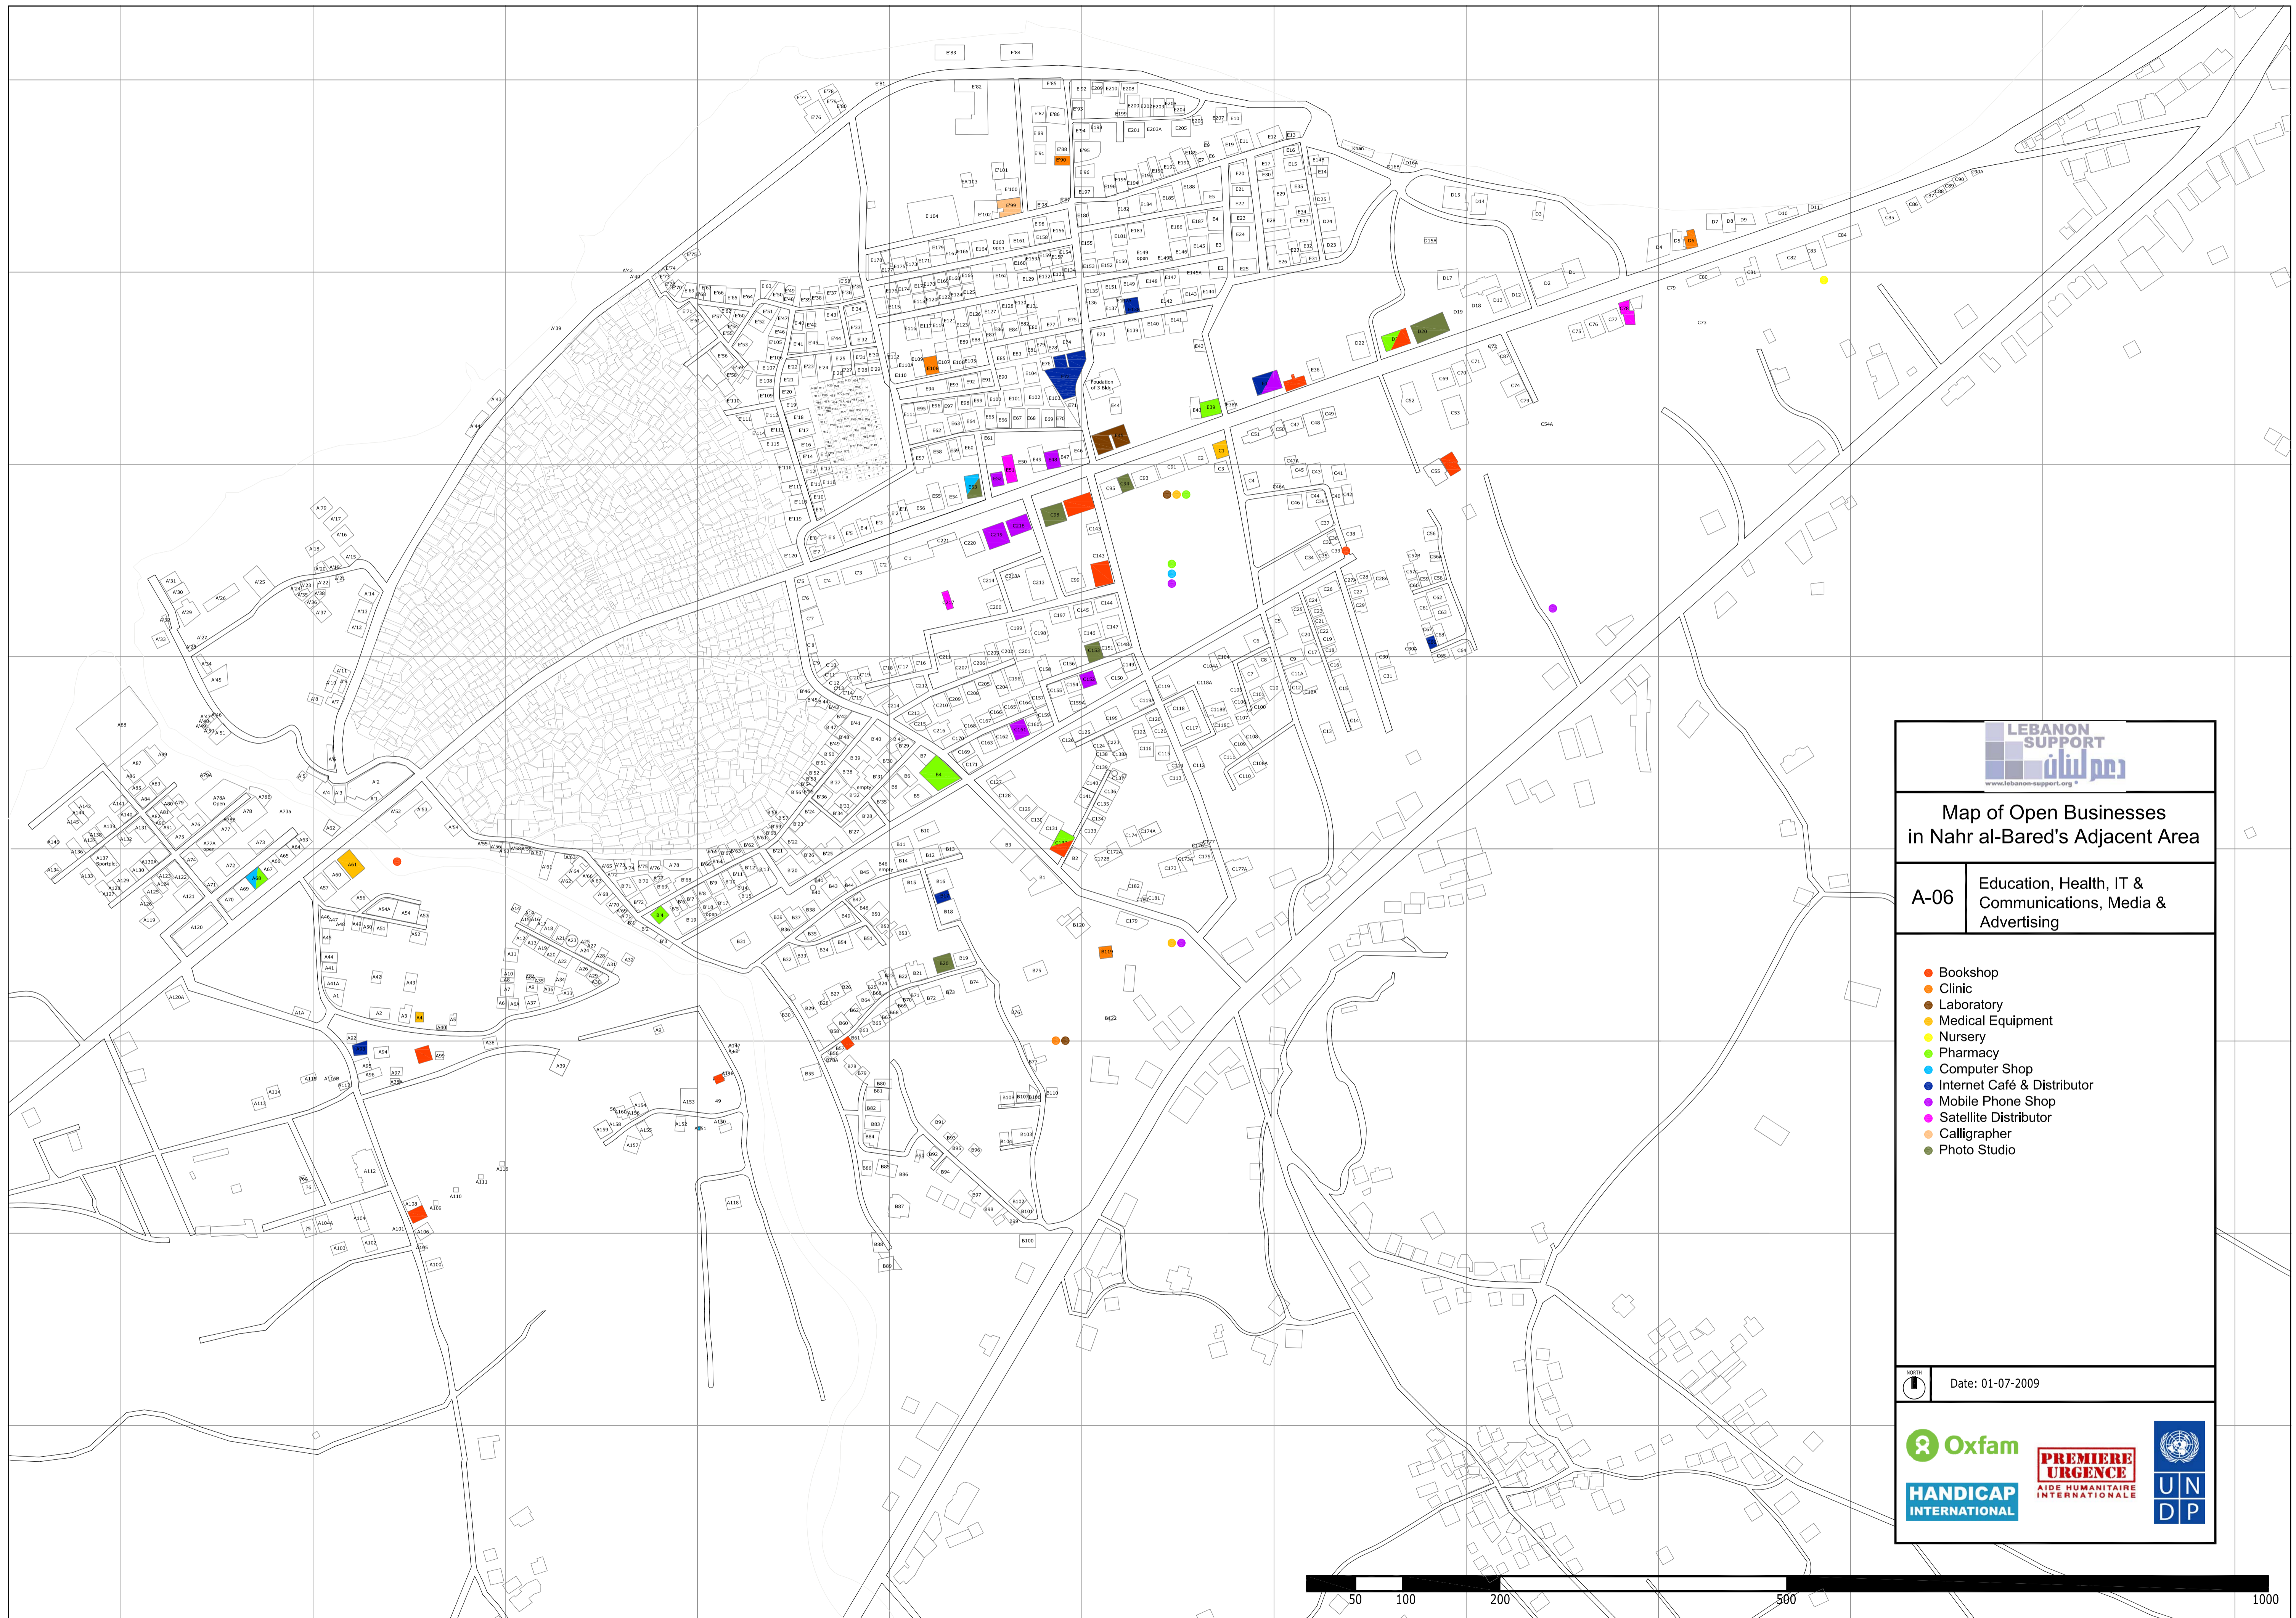

Map of Open Businesses
in Nahr al-Bared's Adjacent Area

A-01 Farming, Food Production
& Sales

- Bakery
- Cafeteria & Restaurant / Coffee Express / Resthouse
- Chicken Farm
- Coffee Roaster
- Cow Farm
- Dairy Factory
- Farm
- Fishery
- Grocery Shop
- Ice Cream Factory
- Juice Shop
- Manakish Bakery
- Meat Shop (Butcher)
- Mill
- Sweets Shop

Scale: 1000m Date: 01-07-2009

 www.lebanon-support.org

**Map of Open Businesses
 in Nahr al-Bared's Adjacent Area**

A-06 Education, Health, IT & Communications, Media & Advertising

- Bookshop
- Clinic
- Laboratory
- Medical Equipment
- Nursery
- Pharmacy
- Computer Shop
- Internet Café & Distributor
- Mobile Phone Shop
- Satellite Distributor
- Calligrapher
- Photo Studio

 Scale: 0 50 100 200 500 1000
 Date: 01-07-2009

 Oxfam
 HANDICAP INTERNATIONAL
 PREMIERE URGENCE
 AIDE HUMANITAIRE INTERNATIONALE
 UNDP

 www.lebanon-support.org

**Map of Open Businesses
 in Nahr al-Bared's Adjacent Area**

Scale: 1000m
 Date: 01-07-2009

 www.lebanon-support.org

**Map of Open Businesses
 in Nahr al-Bared's Adjacent Area**

A-02 Construction, Glass Works,
 Metal Works, Plastic Works,
 Stone Works & Wood Works