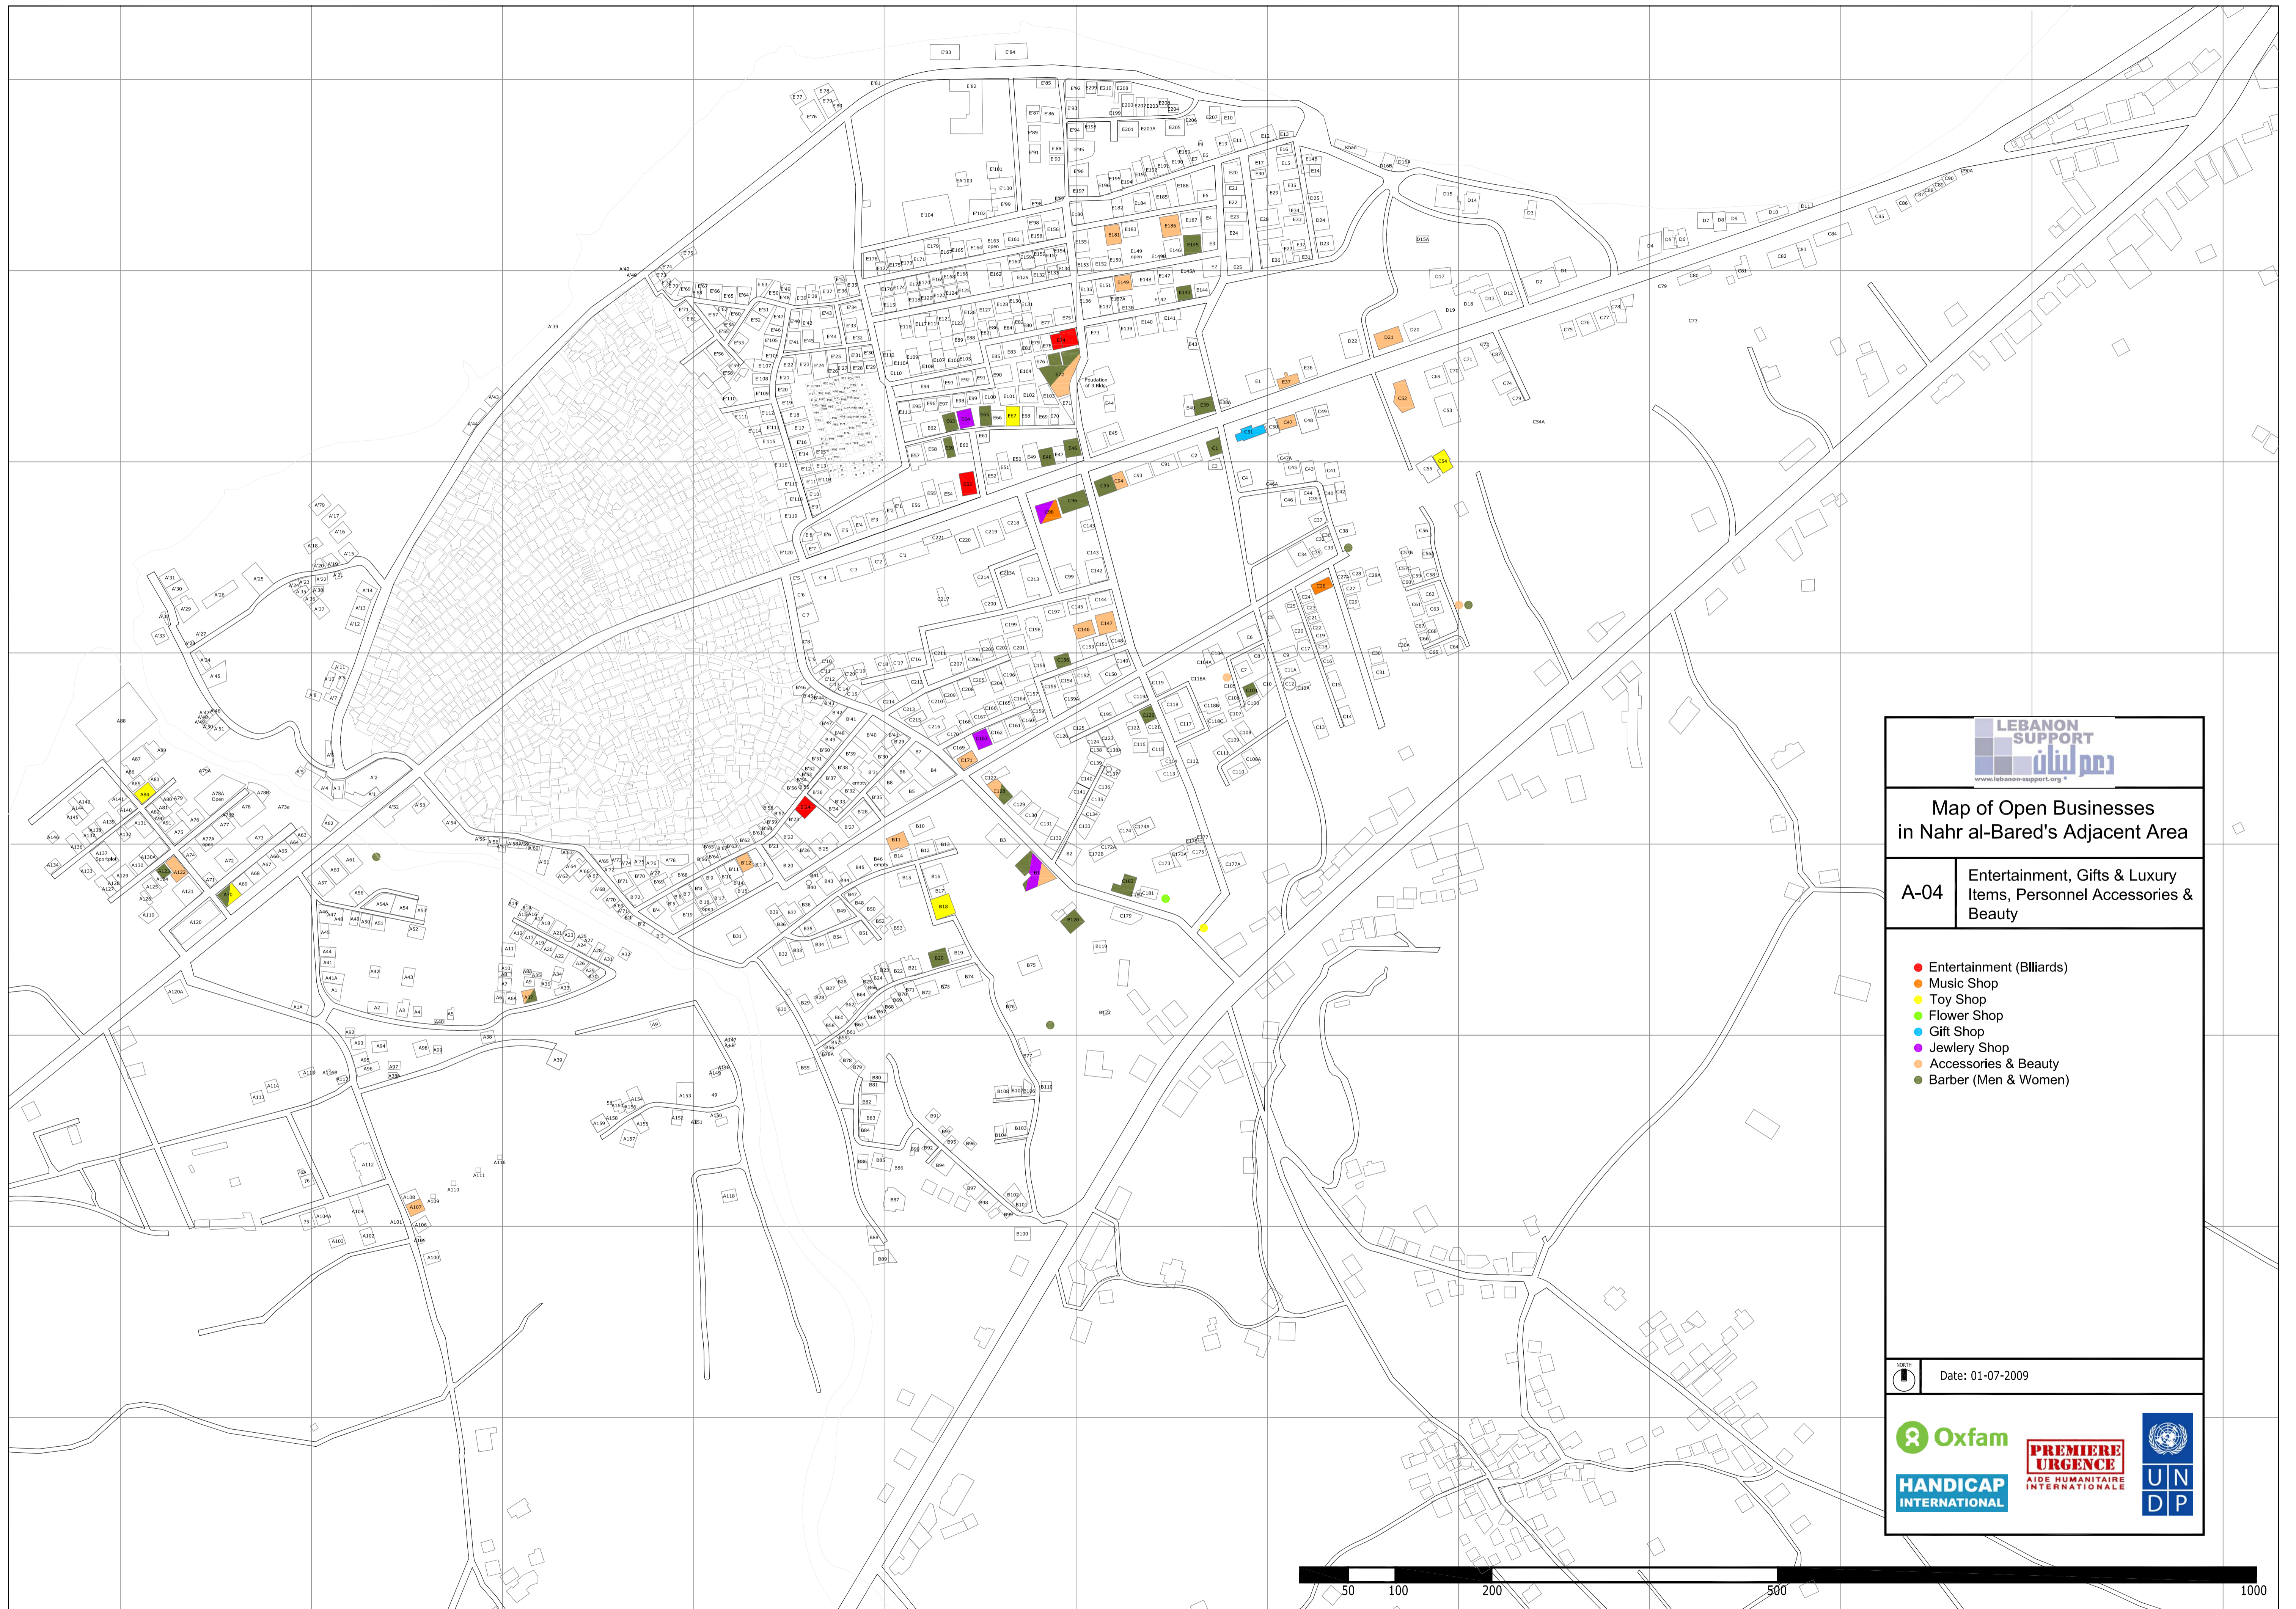

Map of Open Businesses
in Nahr al-Bared's Adjacent Area

A-01 Farming, Food Production
& Sales

- Bakery
- Cafeteria & Restaurant / Coffee Express / Resthouse
- Chicken Farm
- Coffee Roaster
- Cow Farm
- Dairy Factory
- Farm
- Fishery
- Grocery Shop
- Ice Cream Factory
- Juice Shop
- Manakish Bakery
- Meat Shop (Butcher)
- Mill
- Sweets Shop

 Scale: 0 50 100 200 500 1000
 Date: 01-07-2009

 Oxfam
 HANDICAP INTERNATIONAL
 PREMIERE URGENCE
 AIDE HUMANITAIRE INTERNATIONALE
 UNDP

**Map of Open Businesses
in Nahr al-Bared's Adjacent Area**

A-05 Sales, Textile & Clothing
Manufacturing and Sales &
Services, Water, Miscellaneous

- Street Vendor
- Warehouse
- Wholesale
- Cloth & Textile Shop
- Laundry
- Sewing Shop
- Shoe Shop
- Water Distributor
- N.A.
- N.O.
- Others

Scale: 1:10000 Date: 01-07-2009

 www.lebanon-support.org

**Map of Open Businesses
 in Nahr al-Bared's Adjacent Area**

Scale: 1000m
 Date: 01-07-2009

 www.lebanon-support.org

**Map of Open Businesses
 in Nahr al-Bared's Adjacent Area**

A-02 Construction, Glass Works,
 Metal Works, Plastic Works,
 Stone Works & Wood Works